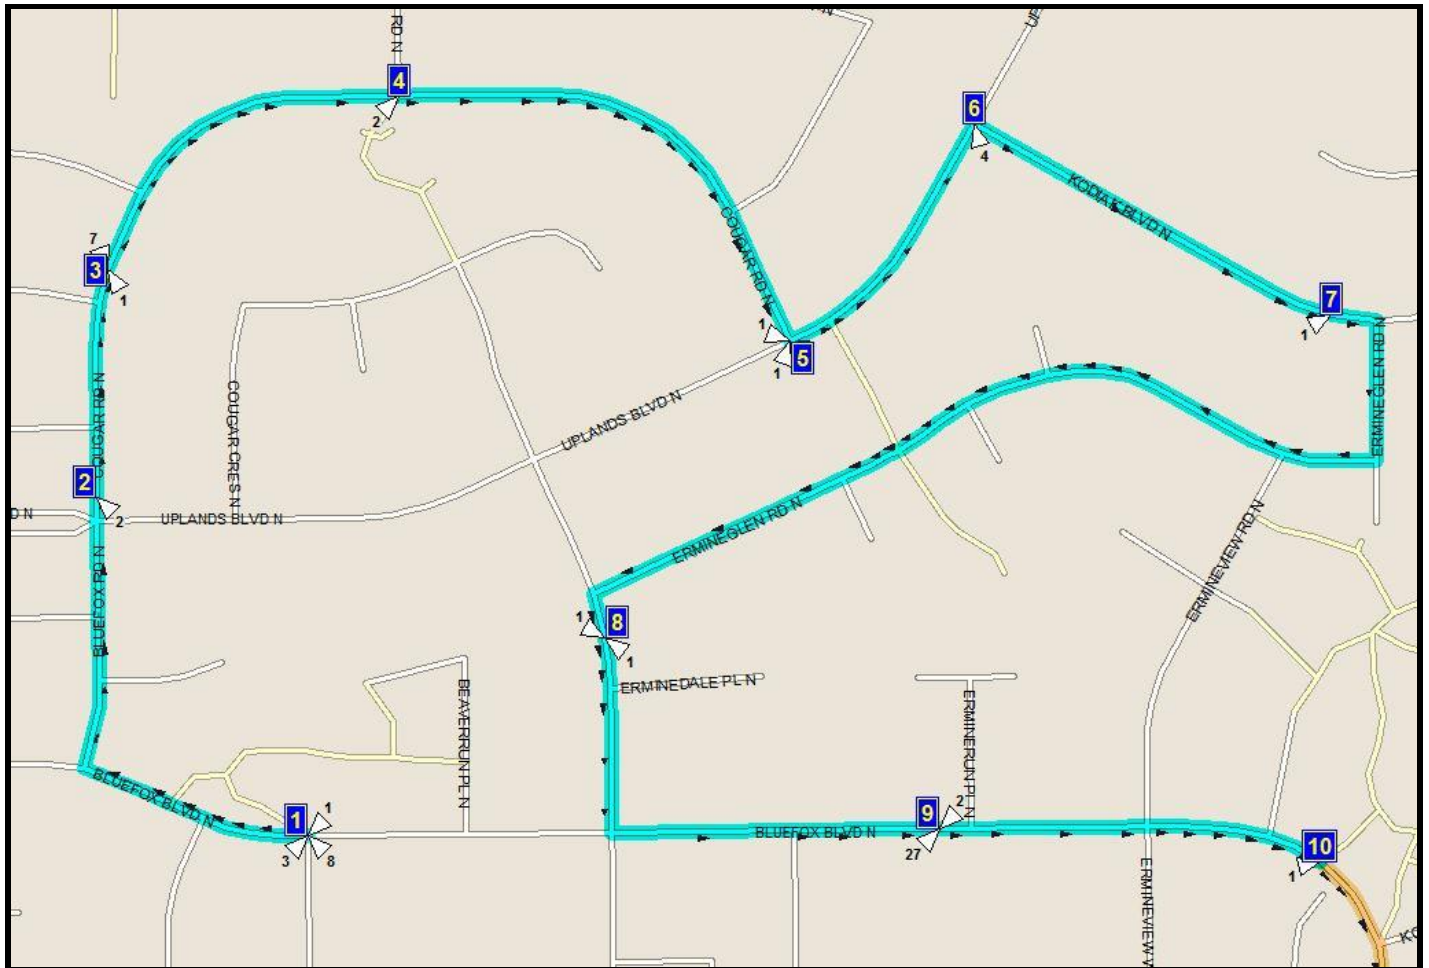

GALBRAITH N-1

REVISED: August 22, 2020 EFFECTIVE: January 11, 2021

PM ROUTE SAME DIRECTION AS AM

GALBRAITH – 1801 8 AVE. N. – 403-327-3653

Please arrive 5 minutes before scheduled pick up and drop off times. Times shown may vary due to weather & traffic conditions. Bus routes and maps are subject to change.

Route: GAL N1 A GALBRAITH N-1
Bus: S 66

Start Time: 8:08 am
End Time: 8:25 am

Route Days: MTWHF

- (1) 8:08 am BLUEFOX BLVD N@PATHWAY@BEAVERPON
- (2) 8:10 am COUGAR RD N
- (3) 8:11 am COUGAR RD N
Between Cougar Place and Cougar Cove
- (4) 8:12 am COUGAR RD N @ PATHWAY
by park
- (5) 8:13 am COUGAR RD N @ UPLANDS BLVD N
- (6) 8:14 am UPLANDS BLVD N @ KODIAK BLVD N
- (7) 8:15 am KODIAK BLVD N
- (8) 8:16 am ERMINE DALE BLVD N
- (9) 8:17 am BLUEFOX BLVD N
#11273
- (10) 8:20 am BLUEFOX BLVD N @ PATHWAY
#11025
- (11) 8:25 am GALBRAITH

Route: GAL N1 P GALBRAITH N-1 Start Time: 3:28 pm
Bus: S 66 End Time: 3:52 pm

Route Days: MTWH

- 3:28 pm GALBRAITH
- (1) 3:35 pm GALBRAITH
- (2) 3:39 pm BLUEFOX BLVD N @ PATHWAY
- (3) 3:41 pm COUGAR RD N
- (4) 3:42 pm COUGAR RD N
 Between Cougar Place and Cougar Cove
- (5) 3:43 pm COUGAR RD N @ PATHWAY
 by park
- (6) 3:44 pm COUGAR RD N @ UPLANDS BLVD N
- (7) 3:45 pm UPLANDS BLVD N @ KODIAK BLVD N
- (8) 3:46 pm KODIAK BLVD N
- (9) 3:47 pm ERMINE DALE BLVD N
- (10) 3:48 pm BLUEFOX BLVD N
 #11273
- (11) 3:51 pm BLUEFOX BLVD N @ PATHWAY
 #11025

Route: GAL N1 F GALBRAITH N-1 Start Time: 11:38 am
Bus: S 66 End Time: 12:02 pm

Route Days: F

- 11:38 am GALBRAITH
- (1) 11:45 am GALBRAITH
- (2) 11:49 am BLUEFOX BLVD N @ PATHWAY
- (3) 11:51 am COUGAR RD N
- (4) 11:52 am COUGAR RD N
 Between Cougar Place and Cougar Cove
- (5) 11:53 am COUGAR RD N @ PATHWAY
 by park
- (6) 11:54 am COUGAR RD N @ UPLANDS BLVD N
- (7) 11:55 am UPLANDS BLVD N @ KODIAK BLVD N
- (8) 11:56 am KODIAK BLVD N
- (9) 11:57 am ERMINE DALE BLVD N
- (10) 11:58 am BLUEFOX BLVD N
 #11273
- (11) 12:01 pm BLUEFOX BLVD N @ PATHWAY
 #11025