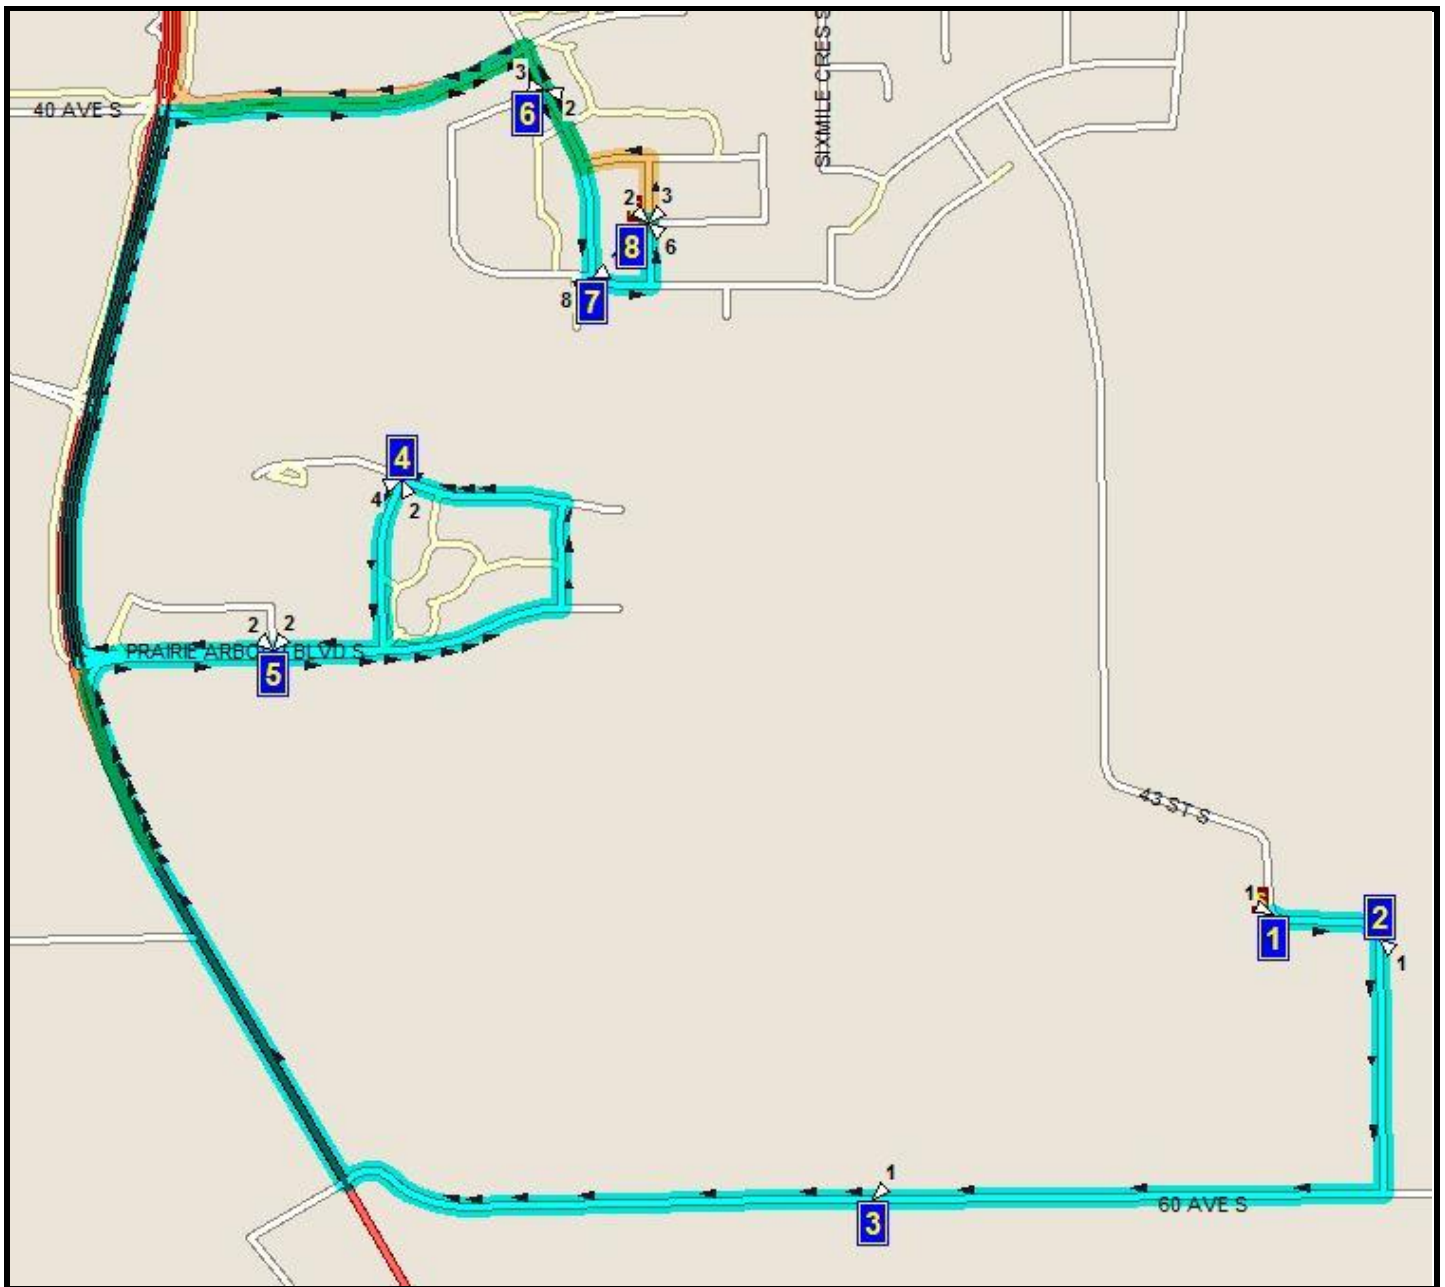

LAKEVIEW S-3

REVISED: August 22, 2020 EFFECTIVE: January 11, 2021

PM ROUTE DONE IN REVERSE DIRECTION

LAKEVIEW – 1129 HENDERSON LAKE BLVD. S. – 403-328-5454

Please arrive 5 minutes before scheduled pick up and drop off times. Times shown may vary due to weather & traffic conditions.
Bus routes and maps are subject to change.

Route:LKV S3 A LAKEVIEW S-3
Bus:S 68

Start Time:8:08 am
End Time:8:30 am

Route Days:MTWHF

- (1) 8:08 am 43 ST S
5205 or 5314 43rd ST S
- (2) 8:10 am right turn after pavement, go up to house
- (3) 8:15 am ARBOURWOOD TERR S @ PRAIRIE GARDEN
- (4) 8:17 am PRAIRIE ARBOUR BLVD S @ PRAIRIE ROSE |
- (5) 8:20 am SIXMILE RD S
BY MAILBOX & PATH
- (6) 8:21 am SIXMILE RD S @ SIXMILE RIDGE S
- (7) 8:23 am SIXMILE LANE S @ SIXMILE COMMON S
- (8) 8:30 am LAKEVIEW

Route:LKV S3 P LAKEVIEW S-3
Bus:S 68

Start Time:3:42 pm
End Time:4:04 pm

Route Days:MTWH

- (1) 3:42 pm LAKEVIEW
- (2) 3:46 pm SIXMILE RD S
BY MAILBOX & PATH
- (3) 3:48 pm SIXMILE RD S @ SIXMILE RIDGE S
- (4) 3:49 pm SIXMILE LANE S @ SIXMILE COMMON S
- (5) 3:56 pm ARBOURWOOD TERR S @ PRAIRIE GARDEN
- (6) 3:57 pm PRAIRIE ARBOUR BLVD S @ PRAIRIE ROSE |
- (7) 4:01 pm 60 AVE S
4043 60Ave S
- (8) 4:03 pm 43 ST S
5503 43ST S
- (9) 4:04 pm 43 ST S
5205 or 5314 43rd ST S

Route:LKV S3 F LAKEVIEW S-3
Bus:S 68

Start Time:11:52 am
End Time:12:15 pm

Route Days:F

- (1) 11:52 am LAKEVIEW
- (2) 11:56 am SIXMILE RD S
BY MAILBOX & PATH
- (3) 11:58 am SIXMILE RD S @ SIXMILE RIDGE S
- (4) 11:59 am SIXMILE LANE S @ SIXMILE COMMON S
- (5) 12:05 pm PRAIRIE GARDEN WAY S @ ARBOURWOOD
- (6) 12:07 pm PRAIRIE ARBOUR BLVD S @ PRAIRIE ROSE |
- (7) 12:11 pm 60 AVE S
4043 60Ave S
- (8) 12:14 pm 43 ST S
5503 43ST S
- (9) 12:14 pm 43 ST S
5205 or 5314 43rd ST S
- 12:15 pm 43 ST S