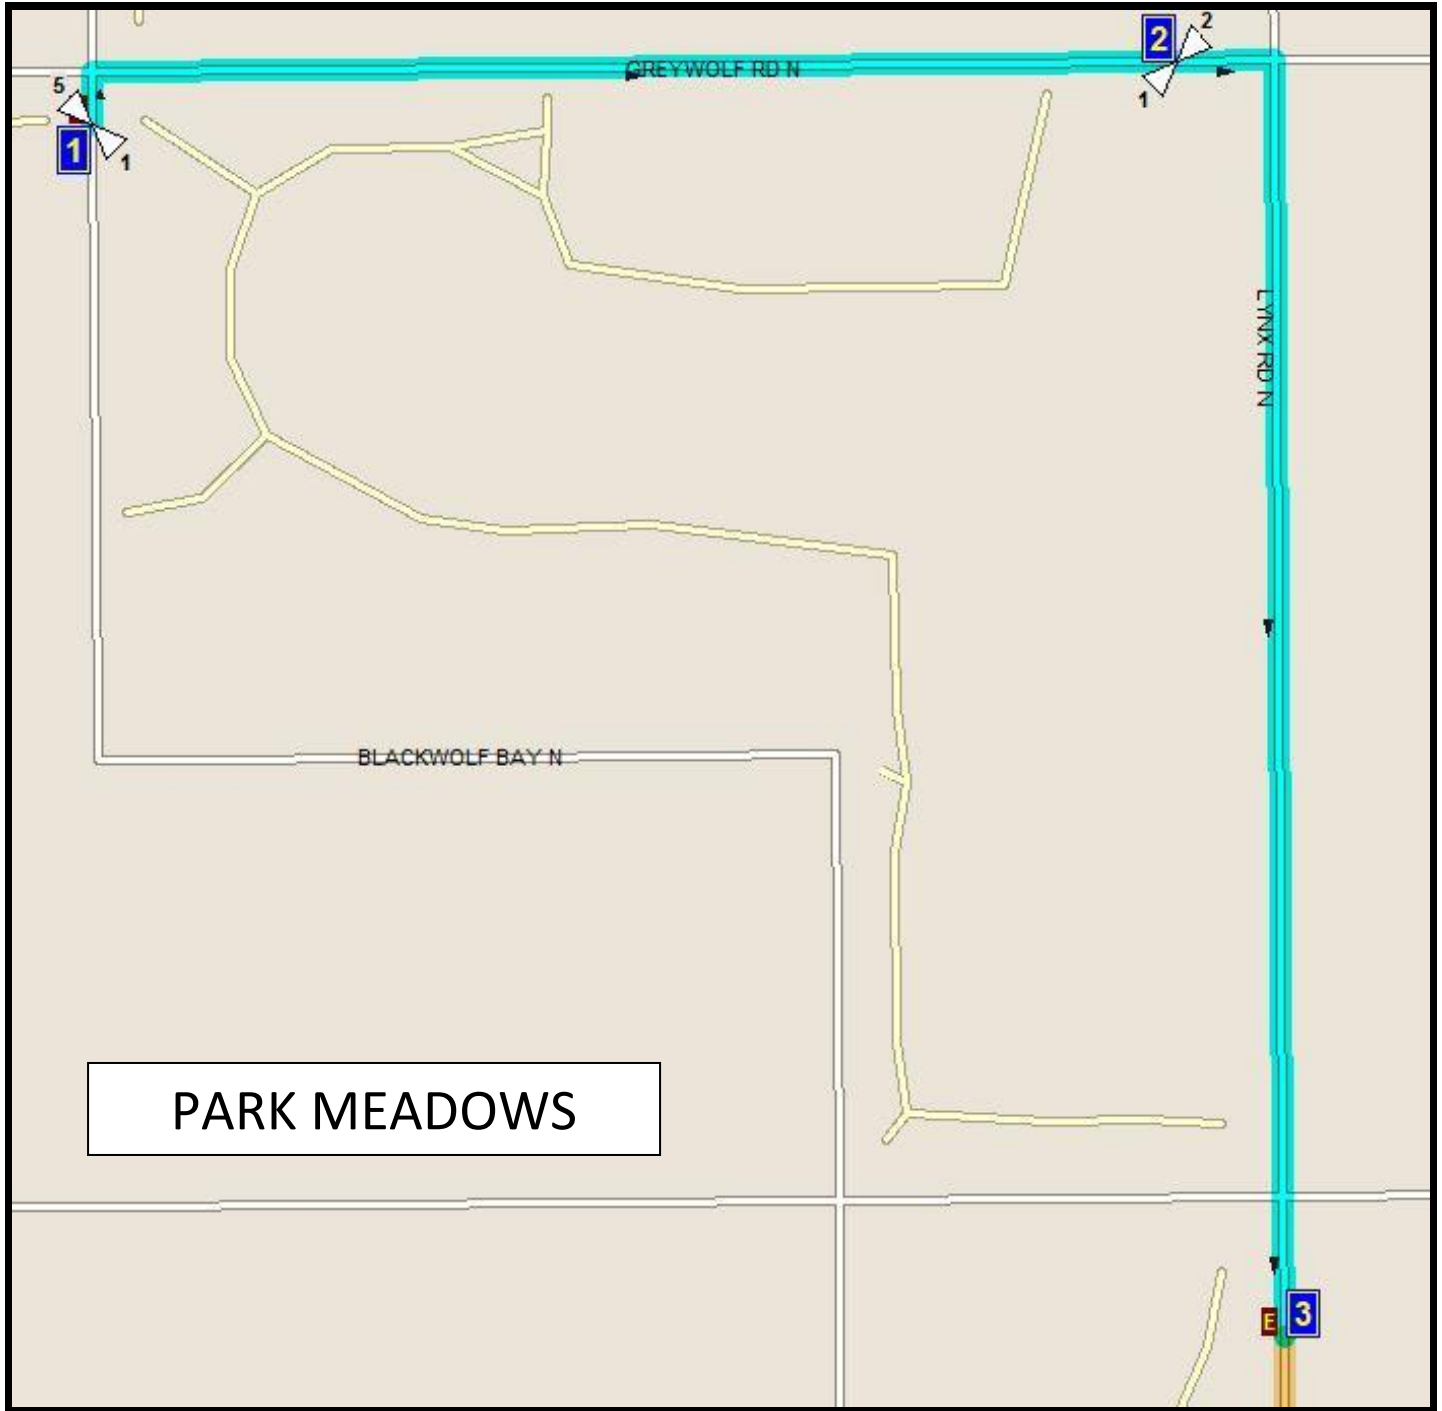

PARK MEADOWS/WESTMINSTER N-1

REVISED: October 3, 2020 EFFECTIVE: January 11, 2021

PM ROUTE SAME DIRECTION AS AM

PARK MEADOWS – 50 MEADOWLARK BLVD. N. – 403-328-9965
WESTMINSTER – 402 18 ST. N. – 403-327-4169

Please arrive 5 minutes before scheduled pick up and drop off times. Times shown may vary due to weather & traffic conditions.
Bus routes and maps are subject to change.

PM ROUTE SAME DIRECTION AS AM

PARK MEADOWS – 50 MEADOWLARK BLVD. N. – 403-328-9965
WESTMINSTER – 402 18 ST. N. – 403-327-4169

Route Days:MTWHF

- (1) 8:03 am BLACKWOLF BAY N
@ Park Pathway
- (2) 8:05 am GREYWOLF RD N
On Greywolf before Lynx Rd
- (4) 8:10 am PARK MEADOWS/5 ORIOLE RD N

Route:P N-1
Bus:S 89

Start Time:3:22 pm
End Time:3:29 pm

Route:F N-1
Bus:S 89

Start Time:12:07 pm
End Time:12:15 pm

Route Days:F

- (1) 12:07 pm WESTMINSTER
- (2) 12:10 pm 13 ST N
1905 -13 ST N
- (3) 12:11 pm 23 AVE N
#11059
- (4) 12:13 pm 23 AVE N
#11272
- (5) 12:14 pm 18 ST N
#11062
- (6) 12:15 pm 18 ST N
#11063