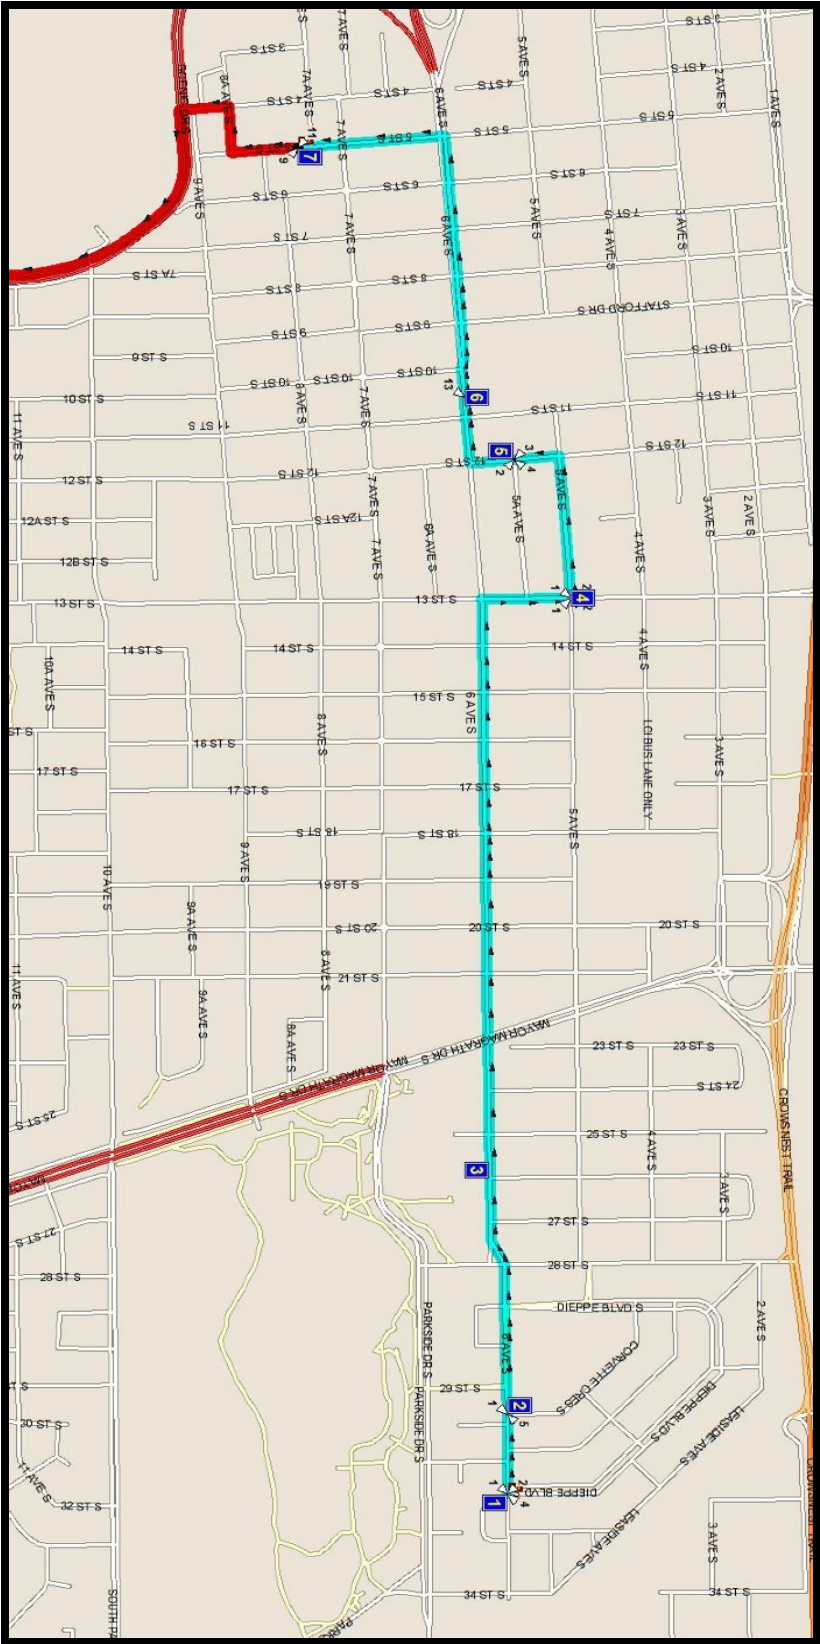

PATERSON S-2

REVISED: September 5, 2020 EFFECTIVE: January 11, 2021

PM ROUTE DONE IN REVERSE DIRECTION

GILBERT PATERSON – 2109 12 AVE. S. – 403-329-0125

Please arrive 5 minutes before scheduled pick up and drop off times. Times shown may vary due to weather & traffic conditions. Bus routes and maps are subject to change.

Route:GPS S2 P PATERSON S-2
Bus:S 77

Start Time:3:02 pm
End Time:3:18 pm

Route Days:MTH

- (1) 3:02 pm PATERSON
- (2) 3:06 pm 5 ST S
#12176
- (3) 3:09 pm 6 AVE S
#10237
- (4) 3:11 pm 12 ST S @ 5A AVE S
- (5) 3:12 pm 5 AVE S @ 13 ST S
- (7) 3:16 pm 6 AVE S @ CORVETTE CRES S
#12016
- (8) 3:17 pm 6 AVE S @ DIEPPE BLVD S
#12015

Route:GPS S2 W PATERSON S-2
Bus:S 77

Start Time:2:07 pm
End Time:2:23 pm

Route Days:W

- (1) 2:07 pm PATERSON
- (2) 2:11 pm 5 ST S
#12176
- (3) 2:14 pm 6 AVE S
#10237
- (4) 2:16 pm 12 ST S @ 5A AVE S
- (5) 2:17 pm 5 AVE S @ 13 ST S
- (7) 2:21 pm 6 AVE S @ CORVETTE CRES S
#12016
- (8) 2:22 pm 6 AVE S @ DIEPPE BLVD S
#12015

Route:GPS S2 F PATERSON S-2
Bus:S 77

Start Time:12:27 pm
End Time:12:43 pm

Route Days:F

- (1) 12:27 pm PATERSON
- (2) 12:31 pm 5 ST S
#12176
- (3) 12:34 pm 6 AVE S
#10237
- (4) 12:36 pm 12 ST S @ 5A AVE S
- (5) 12:37 pm 5 AVE S @ 13 ST S
- (7) 12:41 pm 6 AVE S @ CORVETTE CRES S
#12016
- (8) 12:42 pm 6 AVE S @ DIEPPE BLVD S
#12015