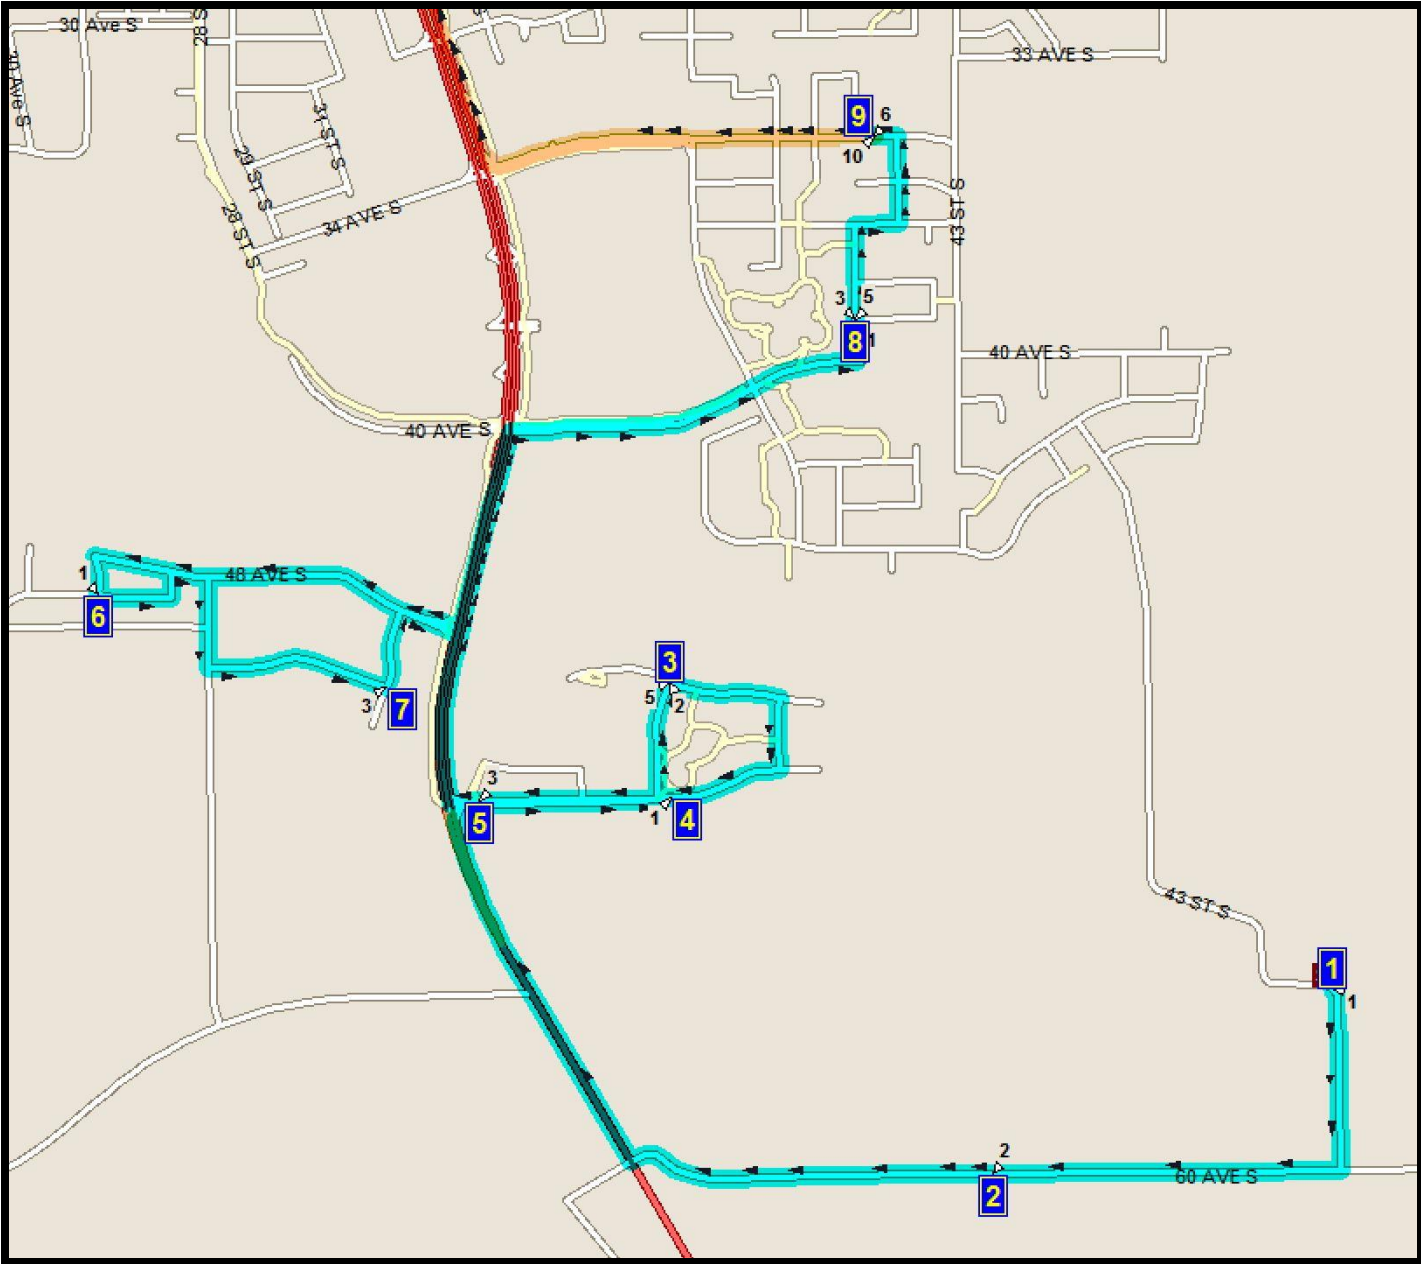

PATERSON S-5

REVISED: September 3, 2020 EFFECTIVE: January 11, 2021

PM ROUTE DONE IN REVERSE DIRECTION

GILBERT PATERSON – 2109 12 AVE. S. – 403-329-0125

Please arrive 5 minutes before scheduled pick up and drop off times. Times shown may vary due to weather & traffic conditions.
Bus routes and maps are subject to change.

Route:GPS S5 P PATERSON S-5
Bus:S 85

Start Time:3:02 pm
End Time:3:27 pm

Route Days:MTH

- (1) 3:02 pm PATERSON
- (2) 3:06 pm SOUTHGATE BLVD S
#12327
- (3) 3:09 pm COULEESPRINGS RD S @ COULEESPRINGS
- (4) 3:14 pm SANDSTONE WAY S @ SANDSTONE RD S
- (5) 3:16 pm SOUTHRIDGE RD S @ SOUTHRIDGE BLVD S
- (6) 3:18 pm PRAIRIE GARDEN WAY S @ ARBOURWOOD
- (7) 3:21 pm PRAIRIE ARBOUR BLVD S
- (8) 3:22 pm PRAIRIE ARBOUR BLVD S @ PATHWAY
- (9) 3:25 pm right turn after pavement, go up to house
- (10) 3:27 pm 43 ST S
5503 43 St. S

Route:GPS S5 W PATERSON S-5
Bus:S 85

Start Time:2:07 pm
End Time:2:32 pm

Route Days:W

- (1) 2:07 pm PATERSON
- (2) 2:11 pm SOUTHGATE BLVD S
#12327
- (3) 2:14 pm COULEESPRINGS RD S @ COULEESPRINGS
- (4) 2:19 pm SANDSTONE WAY S @ SANDSTONE RD S
- (5) 2:21 pm SOUTHRIDGE RD S @ SOUTHRIDGE BLVD S
- (6) 2:23 pm PRAIRIE GARDEN WAY S @ ARBOURWOOD
- (7) 2:26 pm PRAIRIE ARBOUR BLVD S
- (8) 2:27 pm PRAIRIE ARBOUR BLVD S @ PATHWAY
- (9) 2:30 pm right turn after pavement, go up to house
- (10) 2:32 pm 43 ST S
5503 43 St. S

Route:GPS S5 F PATERSON S-5
Bus:S 85

Start Time:12:27 pm
End Time:12:52 pm

Route Days:F

- (1) 12:27 pm PATERSON
- (2) 12:31 pm SOUTHGATE BLVD S
#12327
- (3) 12:34 pm COULEESPRINGS RD S @ COULEESPRINGS
- (4) 12:39 pm SANDSTONE WAY S @ SANDSTONE RD S
- (5) 12:41 pm SOUTHRIDGE RD S @ SOUTHRIDGE BLVD S
- (6) 12:43 pm PRAIRIE GARDEN WAY S @ ARBOURWOOD
- (7) 12:46 pm PRAIRIE ARBOUR BLVD S
- (8) 12:47 pm PRAIRIE ARBOUR BLVD S @ PATHWAY
- (9) 12:50 pm right turn after pavement, go up to house
- (10) 12:52 pm 43 ST S
5503 43 St. S