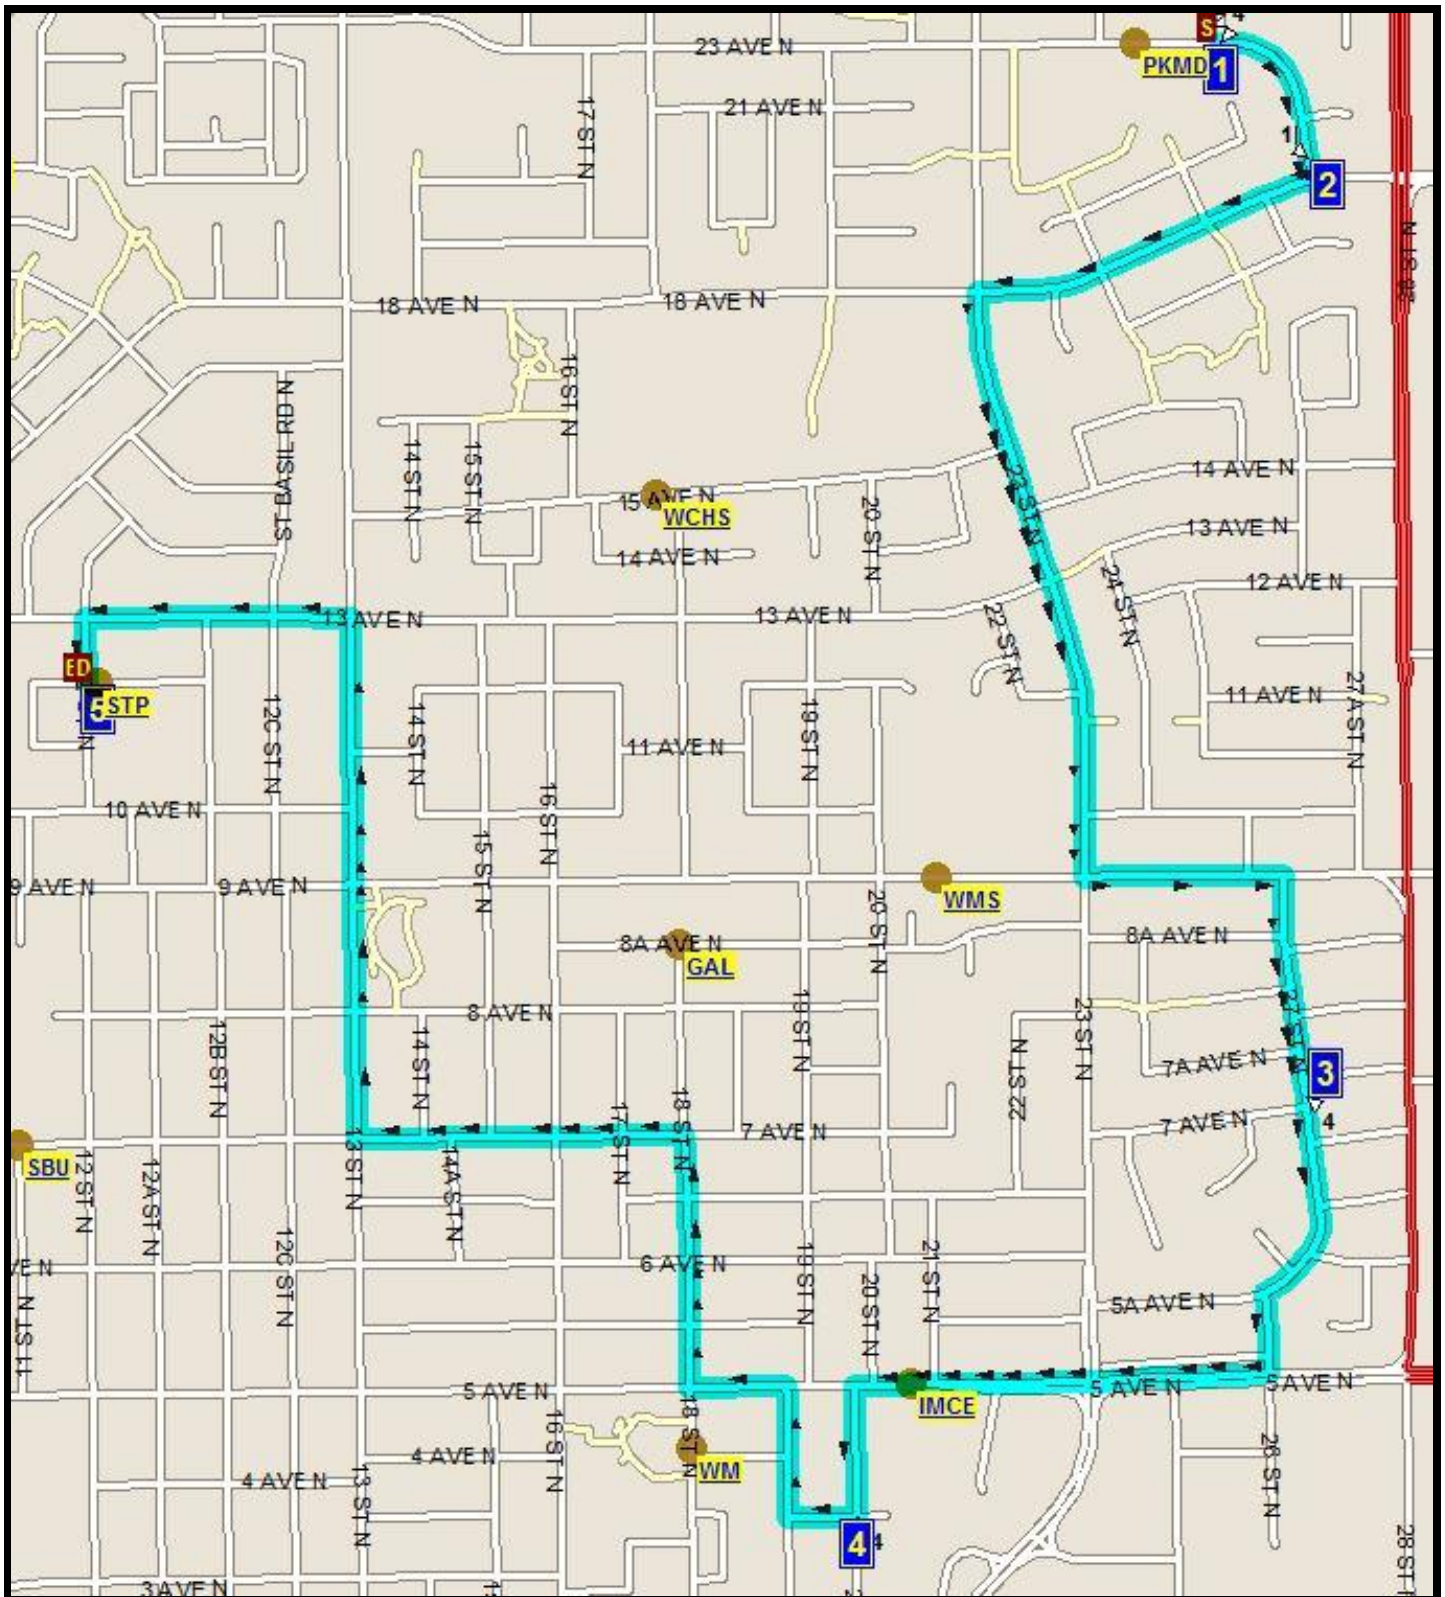

ST. PAUL N-1

REVISED: November 20, 2020 EFFECTIVE: January 11, 2021

ST. PAUL – 1212 12 AVE. S. – 403-328-0611

Please arrive 5 minutes before scheduled pick up and drop off times. Times shown may vary due to weather & traffic conditions. Bus routes and maps are subject to change. For the most up-to-date version, visit our lethbridge.ca/schoolbus

Route:STP N1 A ST. PAUL N-1
Bus:S 76

Start Time:8:19 am
End Time:8:33 am

Route Days:MTWHF

- (1) 8:19 am MEADOWLARK BLVD N@ROBIN RD N
#11212
- (2) 8:21 am MEADOWLARK BLVD N
#11252
- (3) 8:24 am 27 ST N
#11172
- (4) 8:27 am 20 ST N @ 4 AVE N
- (5) 8:33 am 12 AVE N

Route:STP N1 P ST. PAUL N-1
Bus:S 76

Start Time:3:30 pm
End Time:3:52 pm

Route Days:MTWH

- 3:30 pm TRANSIT GARAGE
- (1) 3:36 pm 12 AVE N
- (2) 3:40 pm MEADOWLARK BLVD N
#11159
- (3) 3:41 pm MEADOWLARK BLVD N
#11252
- (4) 3:45 pm 27 ST N
#11172
- (5) 3:48 pm 20 ST N @ 4 AVE N
- 3:52 pm TRANSIT GARAGE

Route:STP N1 F ST. PAUL N-1
Bus:S 76

Start Time:1:22 pm
End Time:1:34 pm

Route Days:F

- (1) 1:22 pm 12 AVE N
- (2) 1:26 pm MEADOWLARK BLVD N
#11159
- (3) 1:27 pm MEADOWLARK BLVD N
#11252
- (4) 1:31 pm 27 ST N
#11172
- (5) 1:34 pm 20 ST N @ 4 AVE N