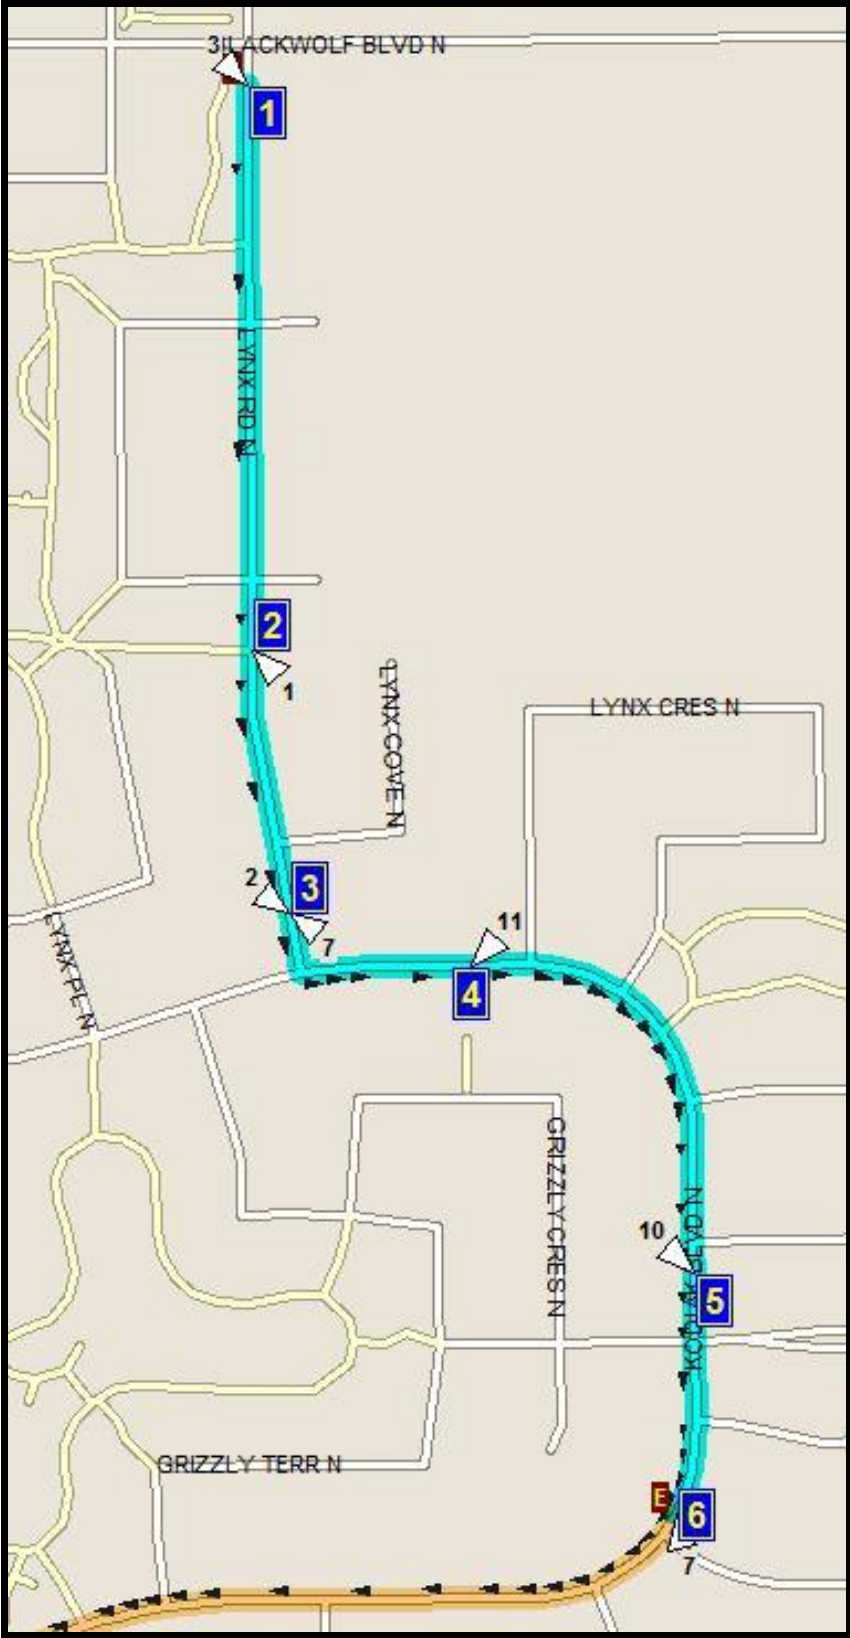

# ST. TERESA N-1

REVISED: October 3, 2020 EFFECTIVE: January 11, 2021

**PM ROUTE SAME DIRECTION AS AM**

**ST. TERESA – 235 MILDRED DOBBS BLVD. N. – 587-787-1490**

Please arrive 5 minutes before scheduled pick up and drop off times. Times shown may vary due to weather & traffic conditions.  
Bus routes and maps are subject to change.