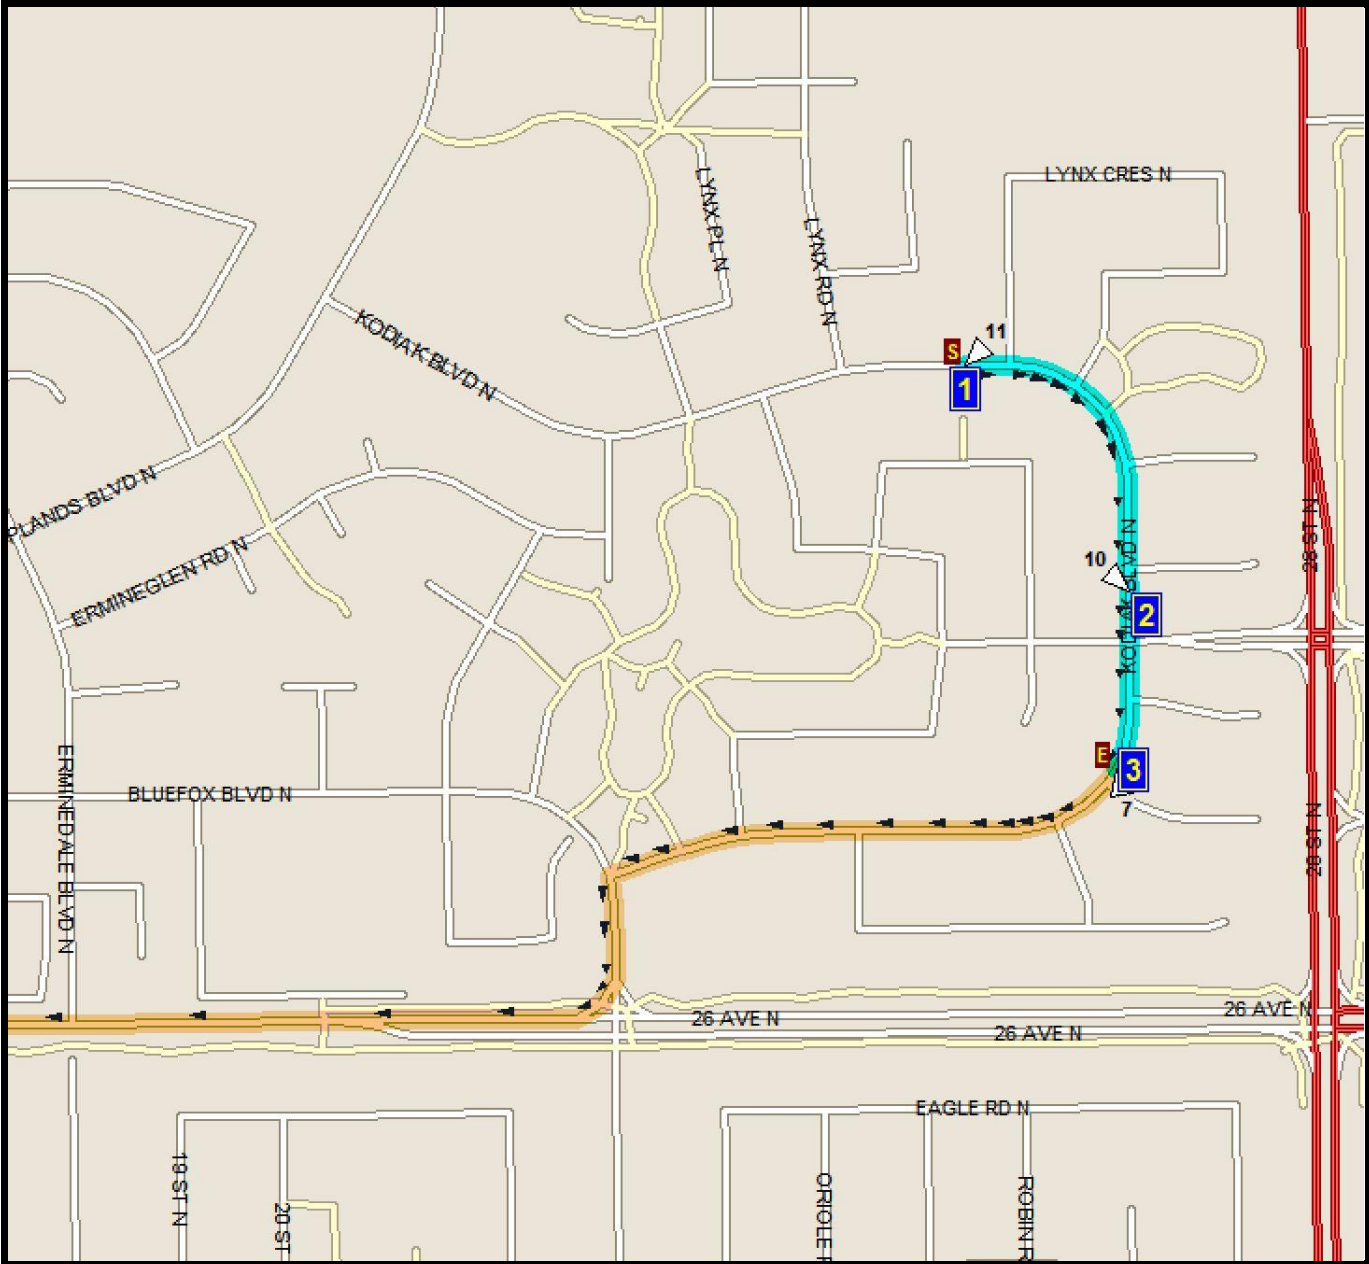

# ST. TERESA N-2

REVISED: August 22, 2020 EFFECTIVE: September 1, 2020

**PM ROUTE SAME DIRECTION AS AM**

### ST. TERESA – 235 MILDRED DOBBS BLVD. N. – 587-787-1490

Please arrive 5 minutes before scheduled pick up and drop off times. Times shown may vary due to weather & traffic conditions. Bus routes and maps are subject to change. For the most up-to-date version, visit our [lethbridge.ca/schoolbus](http://lethbridge.ca/schoolbus)

Route:STTEN2 A ST. TERESA N-2  
Bus:S 69

Start Time:8:21 am  
End Time:8:30 am

Route Days:MTWHF

- (1) 8:21 am KODIAK BLVD N  
#11016
- (2) 8:23 am KODIAK BLVD N  
#11017
- (3) 8:25 am KODIAK BLVD N  
#11023
- (4) 8:30 am EDITH EMMA COE RD N

Route:STTEN2 F ST. TERESA N-2  
Bus:S 69

Start Time:1:22 pm  
End Time:1:30 pm

Route Days:F

- (1) 1:22 pm EDITH EMMA COE RD N
- (2) 1:25 pm KODIAK BLVD N  
#11016
- (3) 1:28 pm KODIAK BLVD N  
#11017
- (4) 1:29 pm KODIAK BLVD N  
#11023