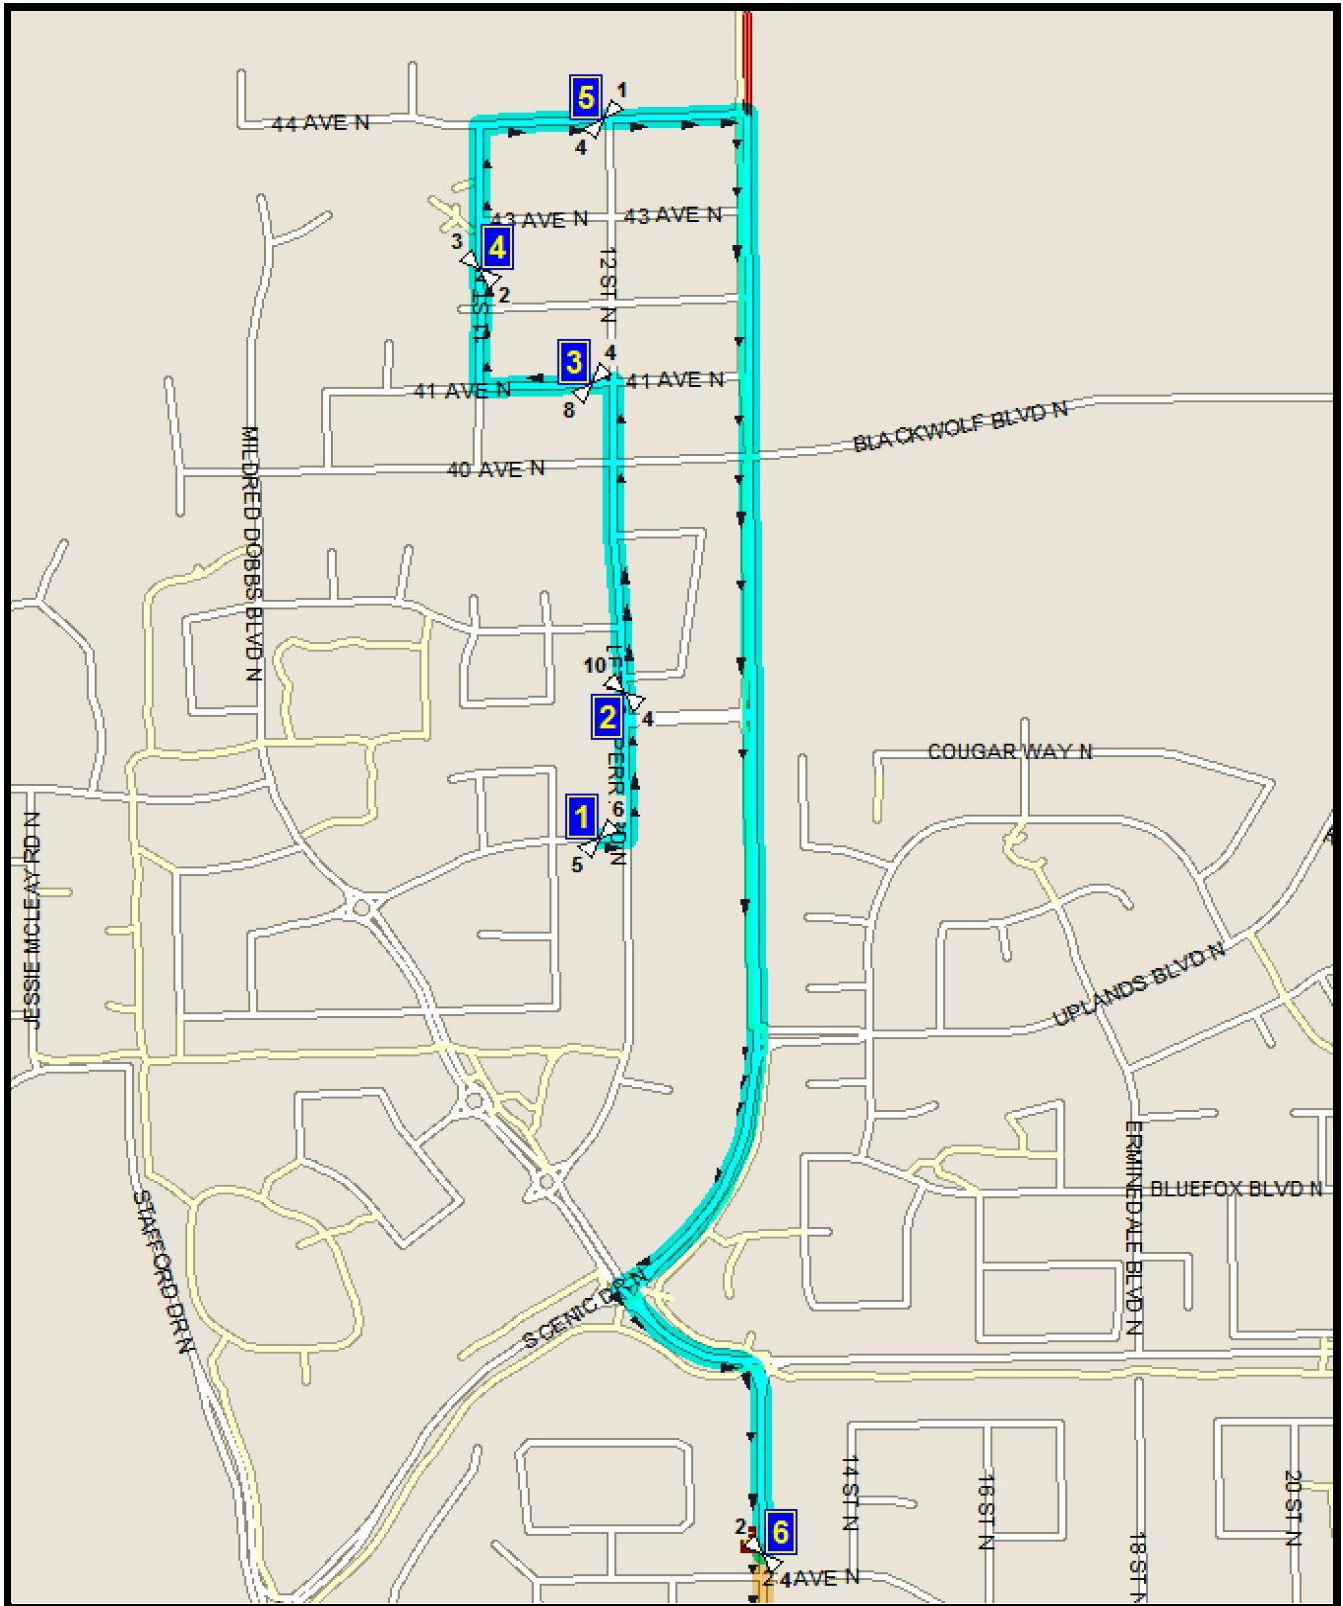

WILSON N-2

REVISED: February 2, 2021 EFFECTIVE: February 2, 2021

PM ROUTE: DROP #6 FIRST THEN SAME DIRECTION AS AM

WILSON MIDDLE SCHOOL – 2003 9 AVE. N. – 403-329-3144

Please arrive 5 minutes before scheduled pick up and drop off times. Times shown may vary due to weather & traffic conditions.
Bus routes and maps are subject to change.

2/2/2021 9:55:57 AM

Route:WIL N2 A WILSON N-2

Start Time:7:29 am

End Time:7:49 am

Route Days:MTWHF

- (1) 7:29 am EDITH EMMA COE RD N
@ the Gravel by the alley
- (2) 7:31 am LETTICE PERRY RD N
@ Mail Box
- (3) 7:35 am 41 AVE N
#11001
- (4) 7:37 am 11 ST N
by the park
- (5) 7:39 am 44 AVE N
- (6) 7:43 am 13 ST N
#11127
- (7) 7:49 am WILSON MIDDLE SCHOOL

2/2/2021 9:56:27 AM

Route:WIL N2 P WILSON N-2

Start Time:2:57 pm

End Time:3:10 pm

Route Days:MTH

- | | | |
|-----|---------|---------------------------|
| (1) | 2:57 pm | WILSON MIDDLE SCHOOL |
| (2) | 3:00 pm | 13 ST N |
| | | #11127 |
| (3) | 3:03 pm | EDITH EMMA COE RD N |
| | | @ the Gravel by the alley |
| (4) | 3:05 pm | LETTICE PERRY RD N |
| | | @ Mail Box |
| (5) | 3:07 pm | 41 AVE N |
| | | #11001 |
| (6) | 3:08 pm | 11 ST N |
| | | by the park |
| (7) | 3:10 pm | 44 AVE N |

2/2/2021 9:56:47 AM

Route:WIL N2 W WILSON N-2

Start Time:2:07 pm

End Time:2:20 pm

Route Days:W

- | | | |
|-----|---------|--|
| (1) | 2:07 pm | WILSON MIDDLE SCHOOL |
| (2) | 2:10 pm | 13 ST N
#11127 |
| (3) | 2:13 pm | EDITH EMMA COE RD N
@ the Gravel by the alley |
| (4) | 2:15 pm | LETTICE PERRY RD N
@ Mail Box |
| (5) | 2:17 pm | 41 AVE N
#11001 |
| (6) | 2:18 pm | 11 ST N
by the park |
| (7) | 2:20 pm | 44 AVE N |