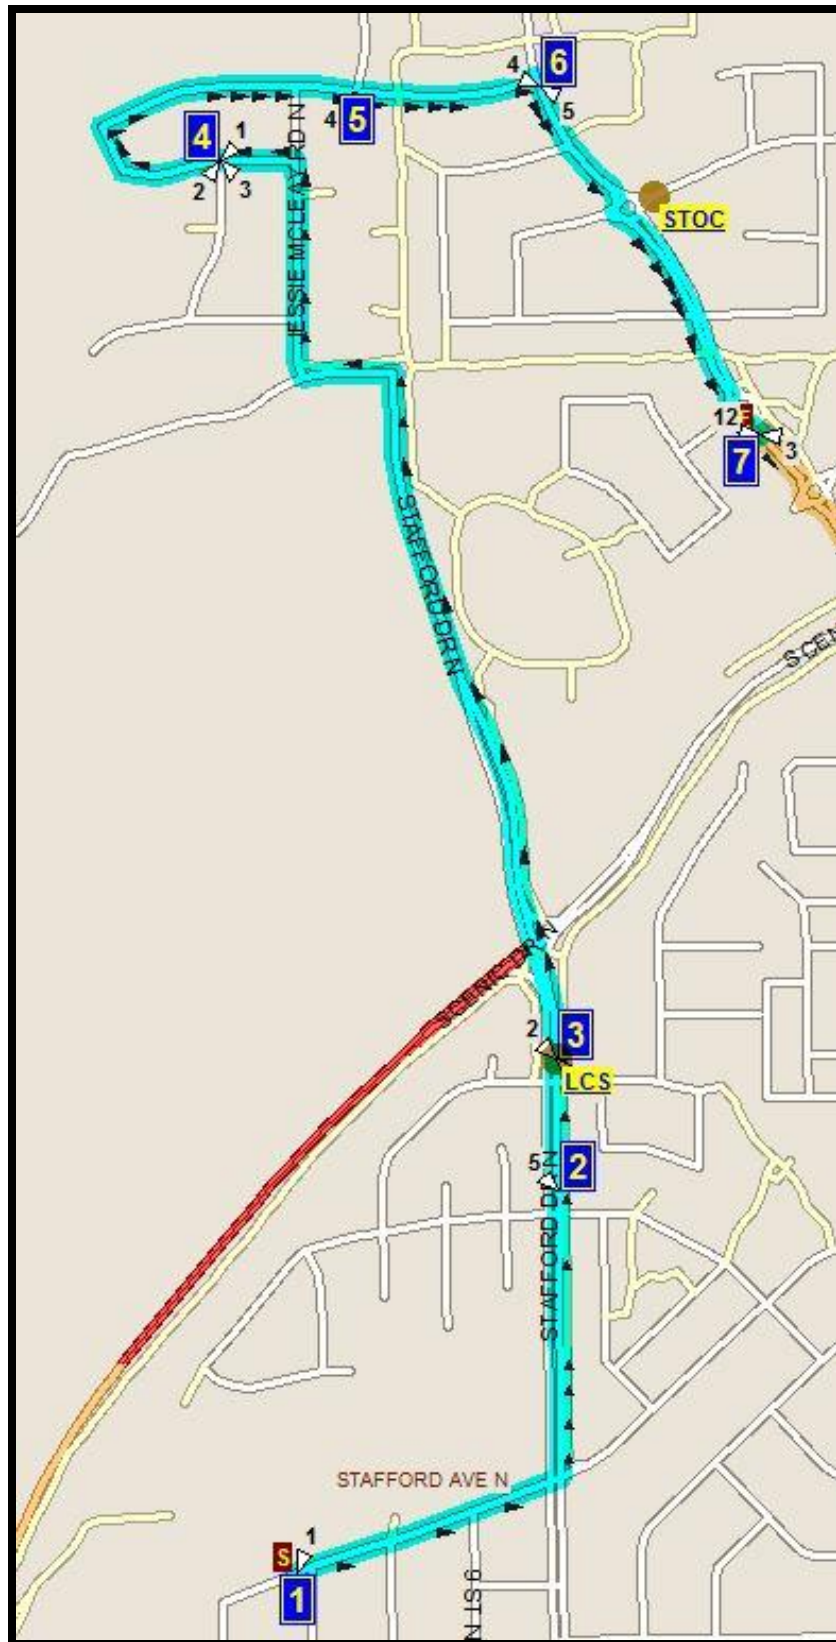

# WILSON N-3

REVISED: August 23, 2020 EFFECTIVE: January 11, 2021

**PM ROUTE DONE IN REVERSE DIRECTION**

**WILSON MIDDLE SCHOOL – 2003 9 AVE. N. – 403-329-3144**

Please arrive 5 minutes before scheduled pick up and drop off times. Times shown may vary due to weather & traffic conditions.  
Bus routes and maps are subject to change.

Route:WIL N3 A WILSON N-3  
Bus:S 78

Start Time:7:31 am  
End Time:7:49 am

Route Days:MTWHF

- (1) 7:31 am STAFFORD AVE N  
#11089
- (2) 7:33 am STAFFORD DR N  
#11113
- (3) 7:34 am STAFFORD DR N  
#11111
- (4) 7:37 am MARIE VAN HAARLEM CRES N @ MAYDELL I
- (5) 7:39 am MARIE VAN HAARLEM CRES N @ UNNAMED  
Across street from park entrance
- (6) 7:40 am MILDRED DOBBS BLVD N  
Alexander Wilderness BLUE Sign on Lamp Post
- (7) 7:42 am MILDRED DOBBS BLVD N  
SB After Traffic Circle
- (8) 7:49 am WILSON MIDDLE SCHOOL

Route:WIL N3 P WILSON N-3  
Bus:S 78

Start Time:2:57 pm  
End Time:3:14 pm

Route Days:MTH

- (1) 2:57 pm WILSON MIDDLE SCHOOL
- (2) 3:01 pm MILDRED DOBBS BLVD N  
#11007
- (3) 3:04 pm MILDRED DOBBS BLVD N  
Alexander Wilderness BLUE Sign on Lamp Post
- (4) 3:05 pm MARIE VAN HAARLEM CRES N @ UNNAMED  
Across street from park entrance
- (5) 3:07 pm MARIE VAN HAARLEM CRES N @ MAYDELL I
- (6) 3:10 pm STAFFORD DR N @ STAFFORD RD N
- (7) 3:11 pm STAFFORD DR N @ STAFFORD BLVD N
- (8) 3:13 pm STAFFORD AVE N  
#11089

Route:WIL N3 W WILSON N-3  
Bus:S 78

Start Time:2:07 pm  
End Time:2:24 pm

Route Days:W

- (1) 2:07 pm WILSON MIDDLE SCHOOL
- (2) 2:12 pm MILDRED DOBBS BLVD N  
#11007
- (3) 2:14 pm MILDRED DOBBS BLVD N  
Alexander Wilderness BLUE Sign on Lamp Post
- (4) 2:16 pm MARIE VAN HAARLEM CRES N @ UNNAMED  
Across street from park entrance
- (5) 2:17 pm MARIE VAN HAARLEM CRES N @ MAYDELL I
- (6) 2:20 pm STAFFORD DR N @ STAFFORD RD N
- (7) 2:22 pm STAFFORD DR N @ STAFFORD BLVD N
- (8) 2:24 pm STAFFORD AVE N  
#11089