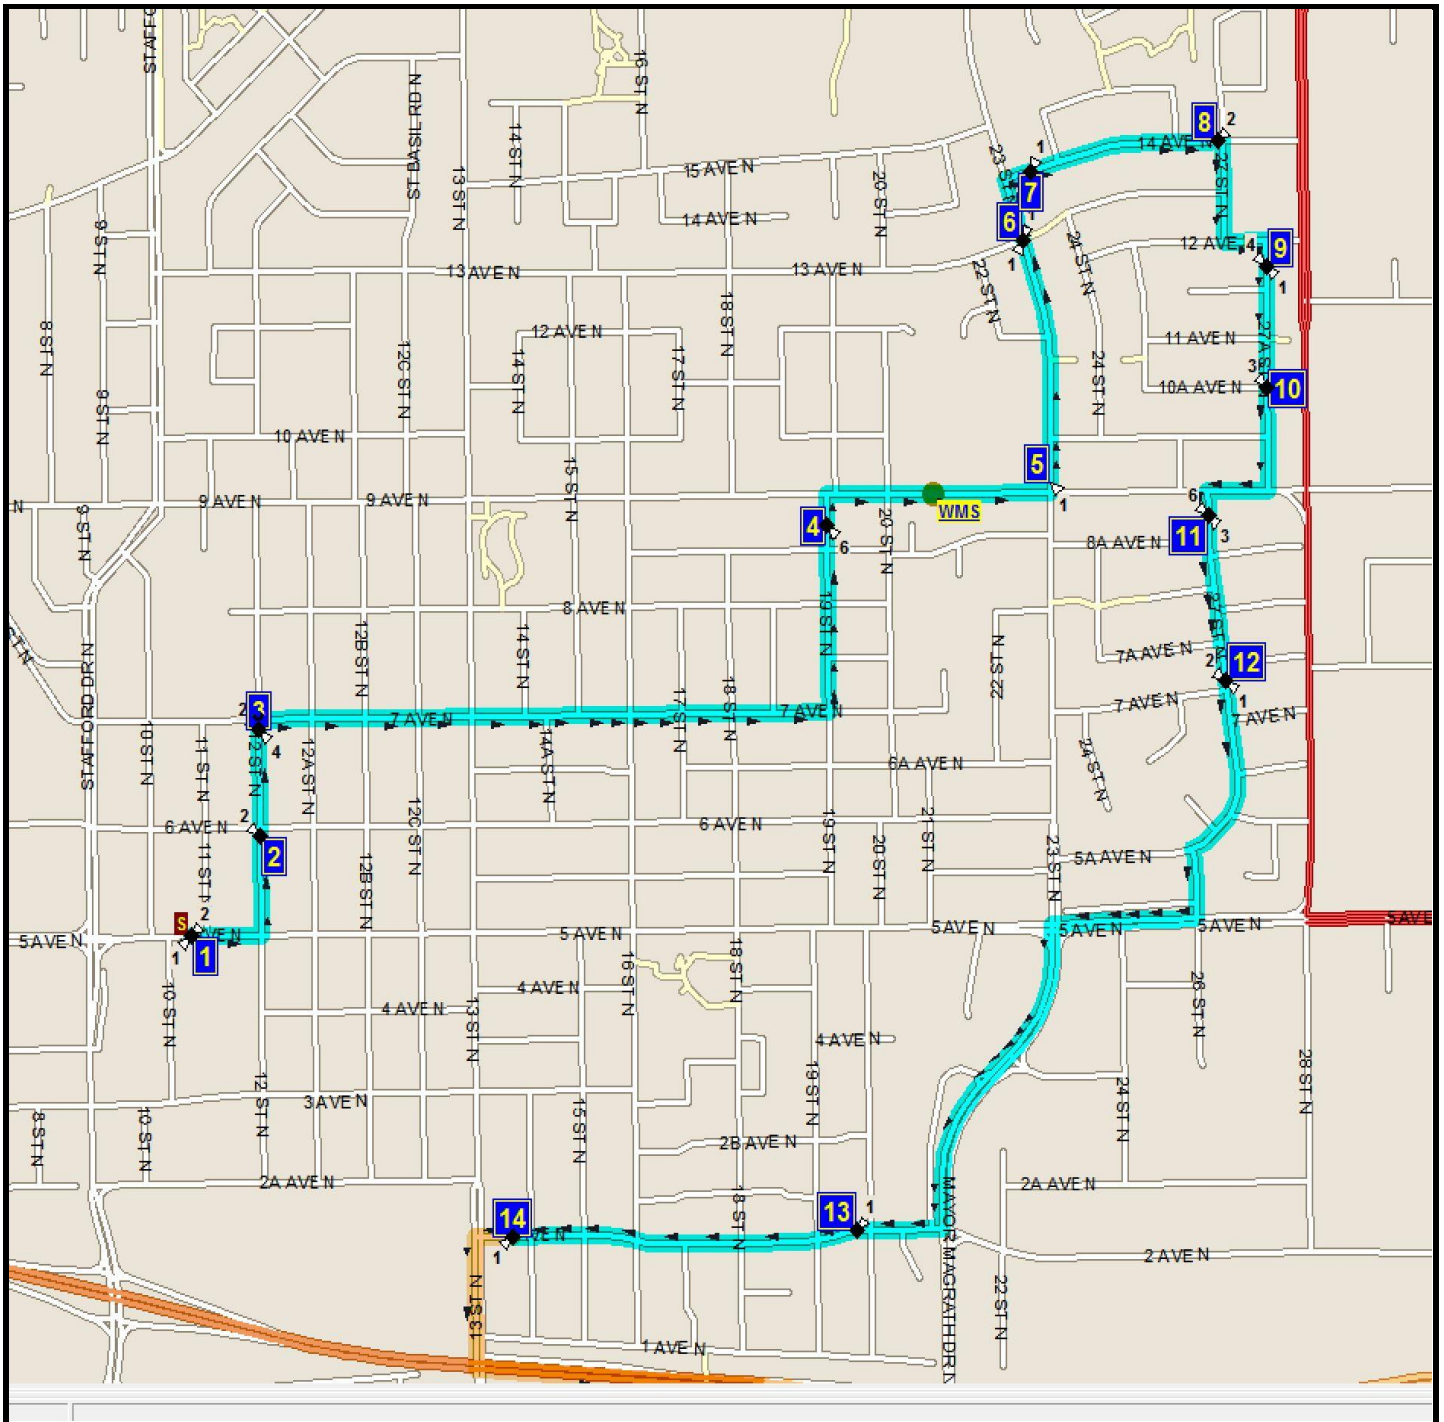

CCHE/ST. FRAN/ST. MARY N-2

REVISED: August 22, 2020 EFFECTIVE: January 11, 2021

PM ROUTE SAME DIRECTION AS AM

CATHOLIC CENTRAL HIGH EAST - 405 18 ST. S. - 403-327-4596

ST. FRANCIS - 333 18 ST. S. - 403-327-3402

ECOLE ST. MARY - 422 20 ST. S. - 403-327-3098

Please arrive 5 minutes before scheduled pick up and drop off times. Times shown may vary due to weather & traffic conditions.
Bus routes and maps are subject to change.

Route:CFM N2 A CCHE/Fran/MARY N Start Time:7:21 am
Bus:S 83 End Time:7:40 am

Route Days:MTWHF

- (1) 7:21 am 5 AVE N
#11108
- (2) 7:22 am 12 ST N
#11103
- (3) 7:22 am 12 ST N
#11225
- (4) 7:25 am 19 ST N
#11206
- (7) 7:28 am 14 AVE N
#11166
- (8) 7:29 am 14 AVE N
#11163
- (9) 7:30 am 27A ST N
BY ALLEY
- (10) 7:31 am 1017 27A ST N
- (11) 7:32 am 27 ST N
WEST#11169 or EAST#11170
- (12) 7:33 am 27 ST N
#11172
- (13) 7:36 am 2 AVE N
- (14) 7:37 am 2 AVE N
#11189
- (15) 7:40 am Catholic Core PU/DO

Route:CFM N2 F CCHE/Fran/MARY N Start Time:12:37 pm
Bus:S 83 End Time:12:57 pm

Route Days:F

- (1) 12:37 pm Catholic Core PU/DO
- (2) 12:40 pm 5 AVE N
#11108
- (3) 12:41 pm 12 ST N
#11103
- (4) 12:42 pm 12 ST N
#11225
- (5) 12:45 pm 19 ST N
#11206
- (8) 12:48 pm 14 AVE N
#11166
- (9) 12:49 pm 14 AVE N
#11163
- (10) 12:50 pm 27A ST N
BY ALLEY
- (11) 12:51 pm 1017 27A ST N
- (12) 12:51 pm 27 ST N
WEST#11169 or EAST#11170
- (13) 12:53 pm 27 ST N
#11172
- (14) 12:56 pm 2 AVE N
- (15) 12:57 pm 2 AVE N
#11189