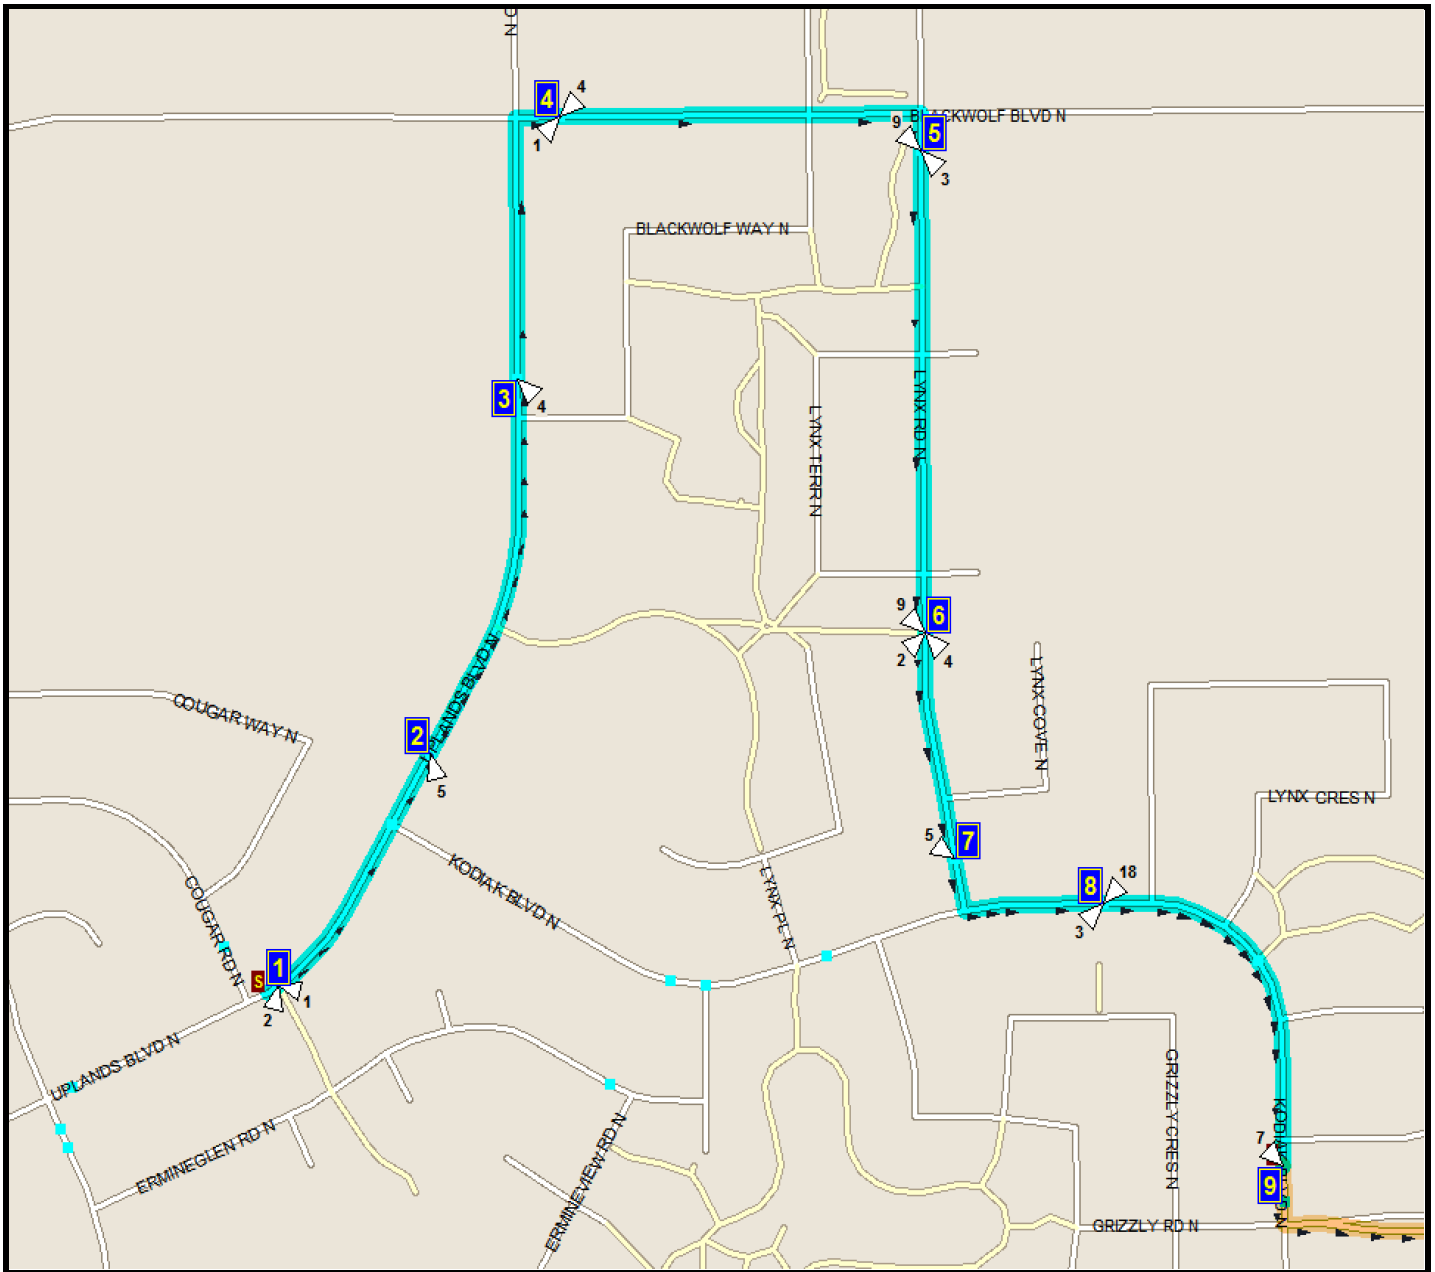

# CCHE/ST. FRAN/ST. MARY N-5

REVISED: August 14, 2020 EFFECTIVE: January 11, 2021

**PM ROUTE SAME DIRECTION AS AM**

**CATHOLIC CENTRAL HIGH EAST - 405 18 ST. S. - 403-327-4596**

**ST. FRANCIS - 333 18 ST. S. - 403-327-3402**

**ECOLE ST. MARY - 422 20 ST. S. - 403-327-3098**

Please arrive 5 minutes before scheduled pick up and drop off times. Times shown may vary due to weather & traffic conditions.  
Bus routes and maps are subject to change.

Route:CFM N5 A CCHE/Fran/MARY N Start Time:7:23 am  
Bus:S 97 End Time:7:40 am

Route Days:MTWHF

- (1) 7:23 am UPLANDS BLVD N
- (1) 7:23 am UPLANDS BLVD N @ PATHWAY  
#11013
- (2) 7:24 am UPLANDS BLVD N  
#11254
- (3) 7:25 am UPLANDS BLVD N  
#11255
- (4) 7:26 am BLACKWOLF BLVD N  
#11256
- (5) 7:27 am LYNX RD N  
#11257
- (6) 7:28 am LYNX RD N @ PATHWAY  
#11258
- (7) 7:30 am LYNX RD N  
#11259
- (8) 7:31 am KODIAK BLVD N  
#11016
- (9) 7:33 am KODIAK BLVD N  
#11017
- (10) 7:40 am Catholic Core PU/DO

Route:CFM N5 F CCHE/FРАН/MARY N Start Time:12:37 pm  
Bus:S 97 End Time:12:55 pm

Route Days:F

- (1) 12:37 pm Catholic Core PU/DO
- (2) 12:44 pm UPLANDS BLVD N @ PATHWAY  
#11013
- (3) 12:45 pm UPLANDS BLVD N  
#11254
- (4) 12:46 pm UPLANDS BLVD N  
#11255
- (5) 12:47 pm BLACKWOLF BLVD N  
#11256
- (6) 12:48 pm LYNX RD N  
#11257
- (7) 12:50 pm LYNX RD N @ PATHWAY  
#11258
- (8) 12:51 pm LYNX RD N  
#11259
- (9) 12:52 pm KODIAK BLVD N  
#11016
- (10) 12:54 pm KODIAK BLVD N  
#11017