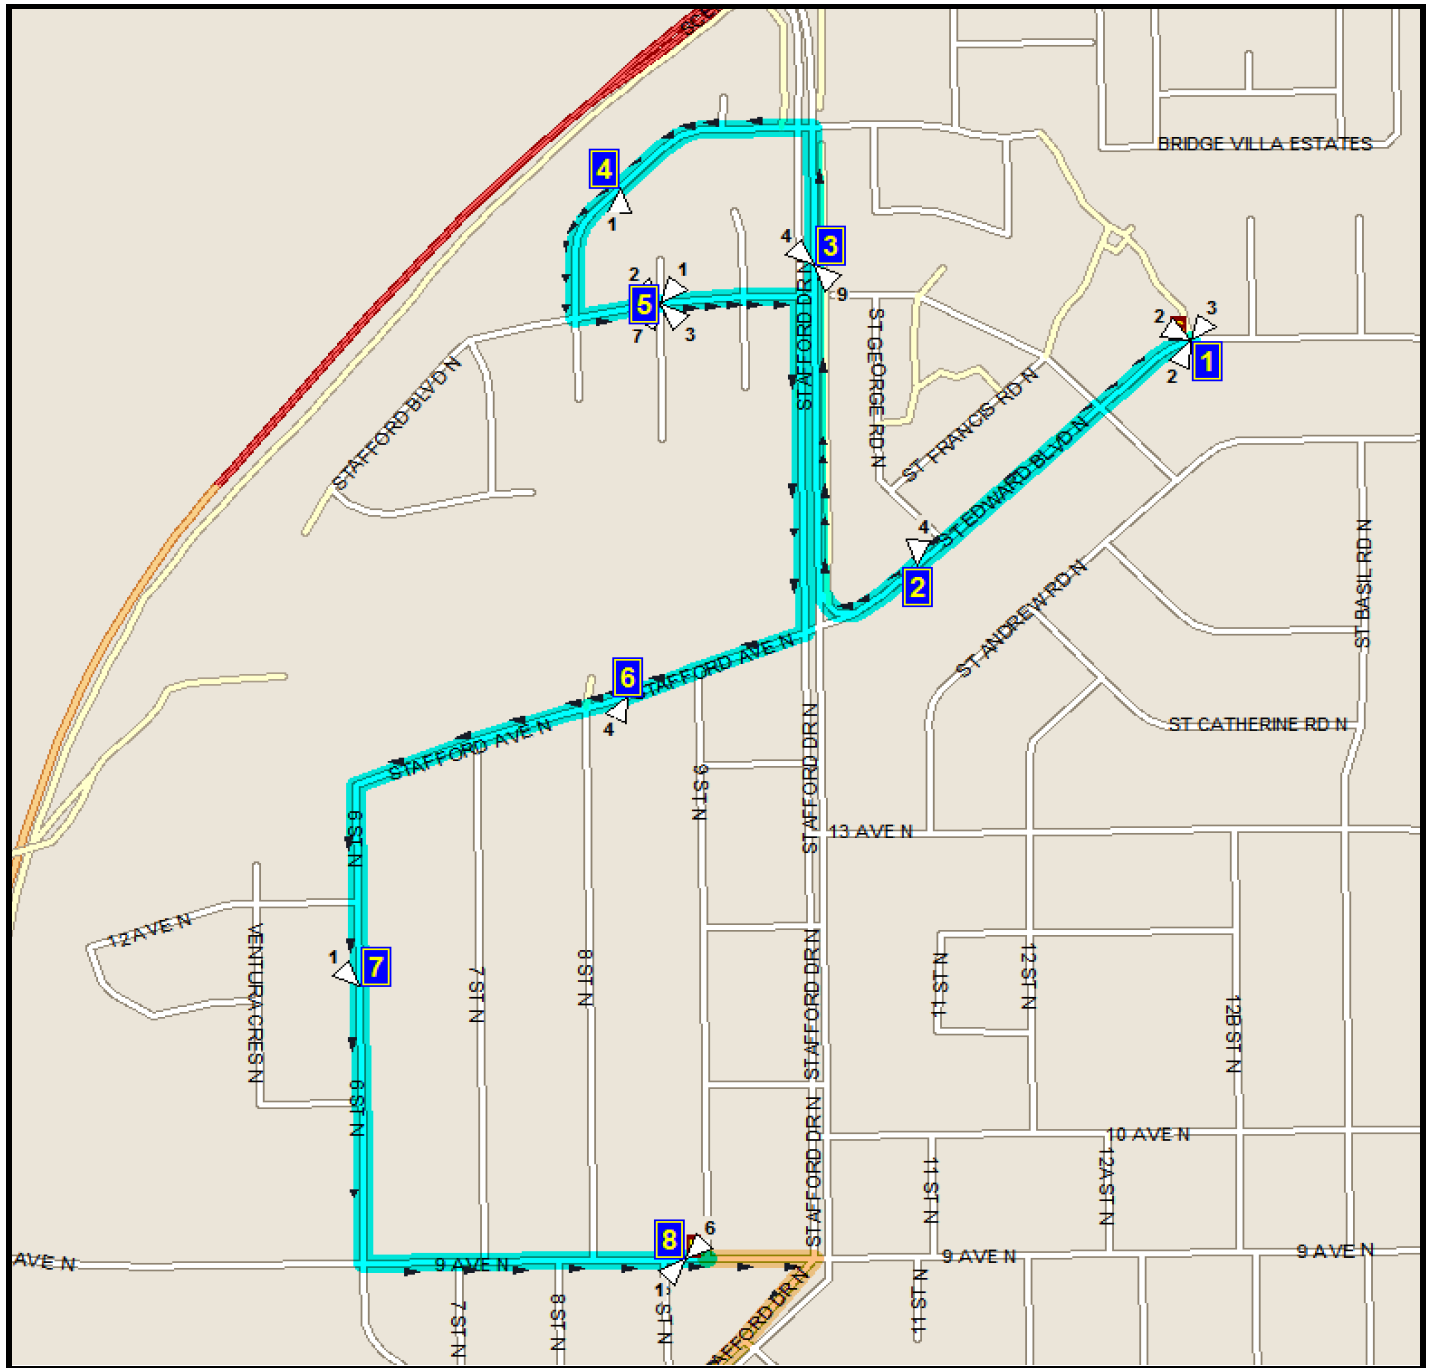

CCHE/ST. FRAN/ST. MARY N-6

REVISED: August 14, 2020 EFFECTIVE: January 11, 2021

PM ROUTE SAME DIRECTION AS AM

CATHOLIC CENTRAL HIGH EAST - 405 18 ST. S. - 403-327-4596

ST. FRANCIS - 333 18 ST. S. - 403-327-3402

ECOLE ST. MARY - 422 20 ST. S. - 403-327-3098

Please arrive 5 minutes before scheduled pick up and drop off times. Times shown may vary due to weather & traffic conditions.
Bus routes and maps are subject to change.

Route:CFM N6 A CCHE/FRAN/MARY N Start Time:7:24 am
Bus:S 84 End Time:7:40 am

Route Days:MTWHF

- (1) 7:24 am ST EDWARD BLVD N@PATHWAY
#11082
- (2) 7:25 am ST EDWARD BLVD N
#11084
- (3) 7:26 am STAFFORD DR N
#11113
- (4) 7:28 am STAFFORD RD N
- (5) 7:29 am STAFFORD BLVD N @ STAFFORDVILLE CRE:
300 Stafford Bay N
- (6) 7:31 am STAFFORD AVE N
#11087
- (7) 7:33 am 6 ST N
#11091
- (8) 7:34 am 9 AVE N
#11096
- (9) 7:40 am Catholic Core PU/DO

Route:CFM N6 P CCHE/Fran/MARY N Start Time:3:02 pm
Bus:S 84 End Time:3:19 pm

Route Days:MTWH

- (1) 3:02 pm Catholic Core PU/DO
- (2) 3:08 pm ST EDWARD BLVD N @ PATHWAY
#11082
- (3) 3:09 pm ST EDWARD BLVD N
#11084
- (4) 3:10 pm STAFFORD DR N
#11113
- (5) 3:12 pm STAFFORD RD N
- (6) 3:12 pm STAFFORD BLVD N @ STAFFORDVILLE CRE:
300 Stafford Bay N
- (7) 3:14 pm STAFFORD BLVD N
- (8) 3:15 pm STAFFORD AVE N
#11087
- (9) 3:17 pm 6 ST N
#11091
- (10) 3:18 pm 9 AVE N
#11096