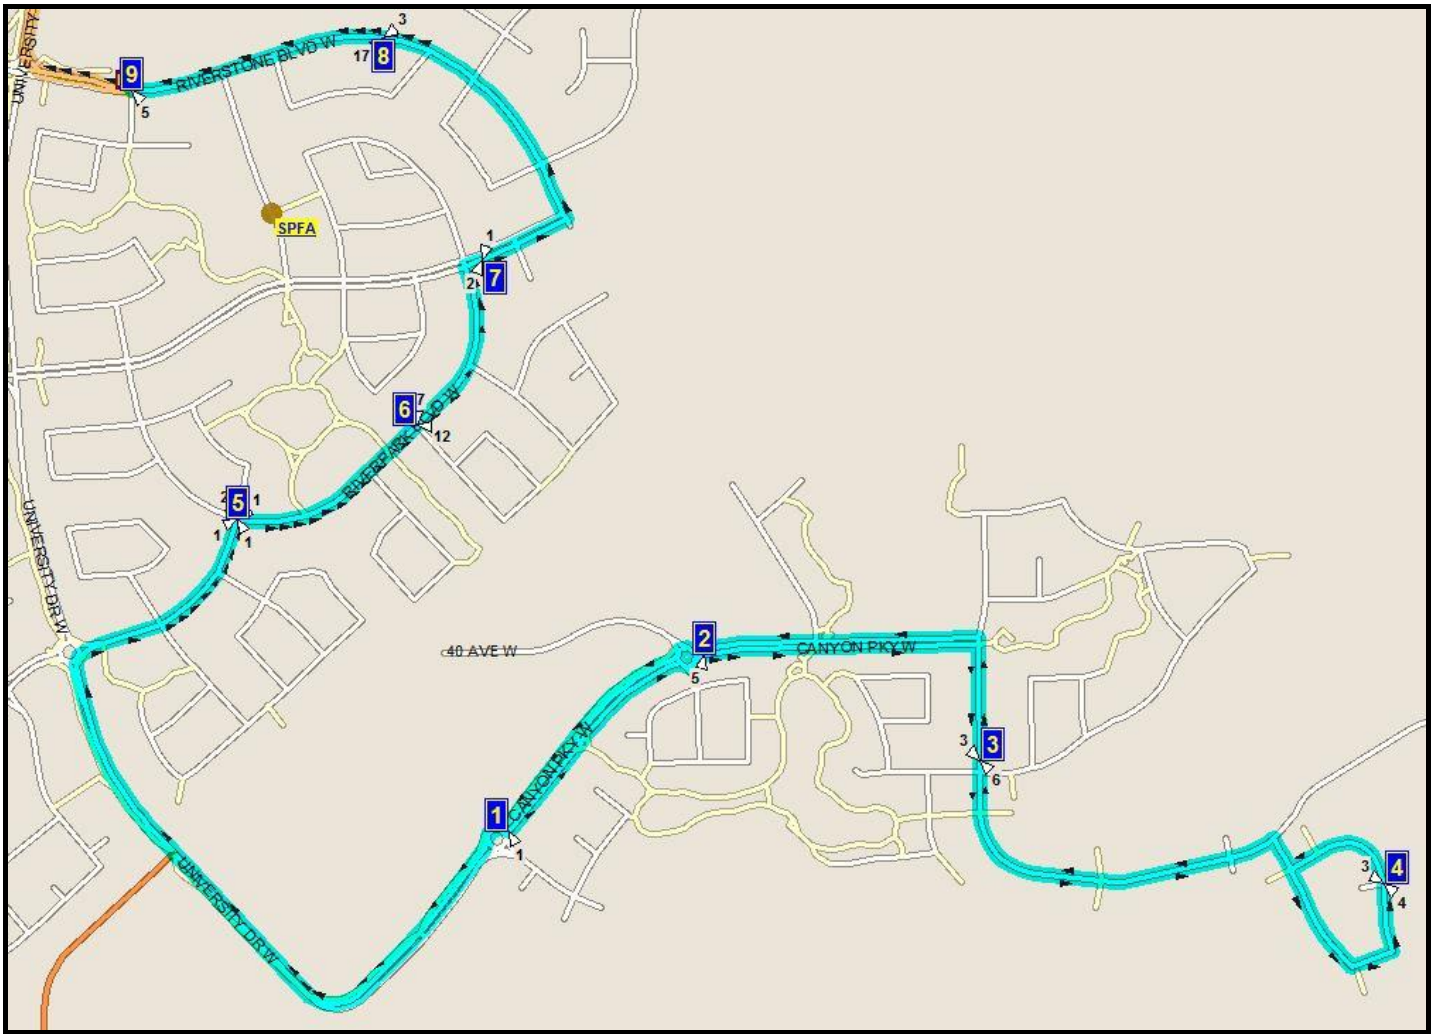

CCHE/ST. FRAN/ST. MARY W-5

REVISED: December 15, 2020 EFFECTIVE: January 11, 2021

PM ROUTE DONE IN REVERSE DIRECTION

CATHOLIC CENTRAL HIGH EAST - 405 18 ST. S. - 403-327-4596

ST. FRANCIS - 333 18 ST. S. - 403-327-3402

ECOLE ST. MARY - 422 20 ST. S. - 403-327-3098

Please arrive 5 minutes before scheduled pick up and drop off times. Times shown may vary due to weather & traffic conditions.
Bus routes and maps are subject to change.