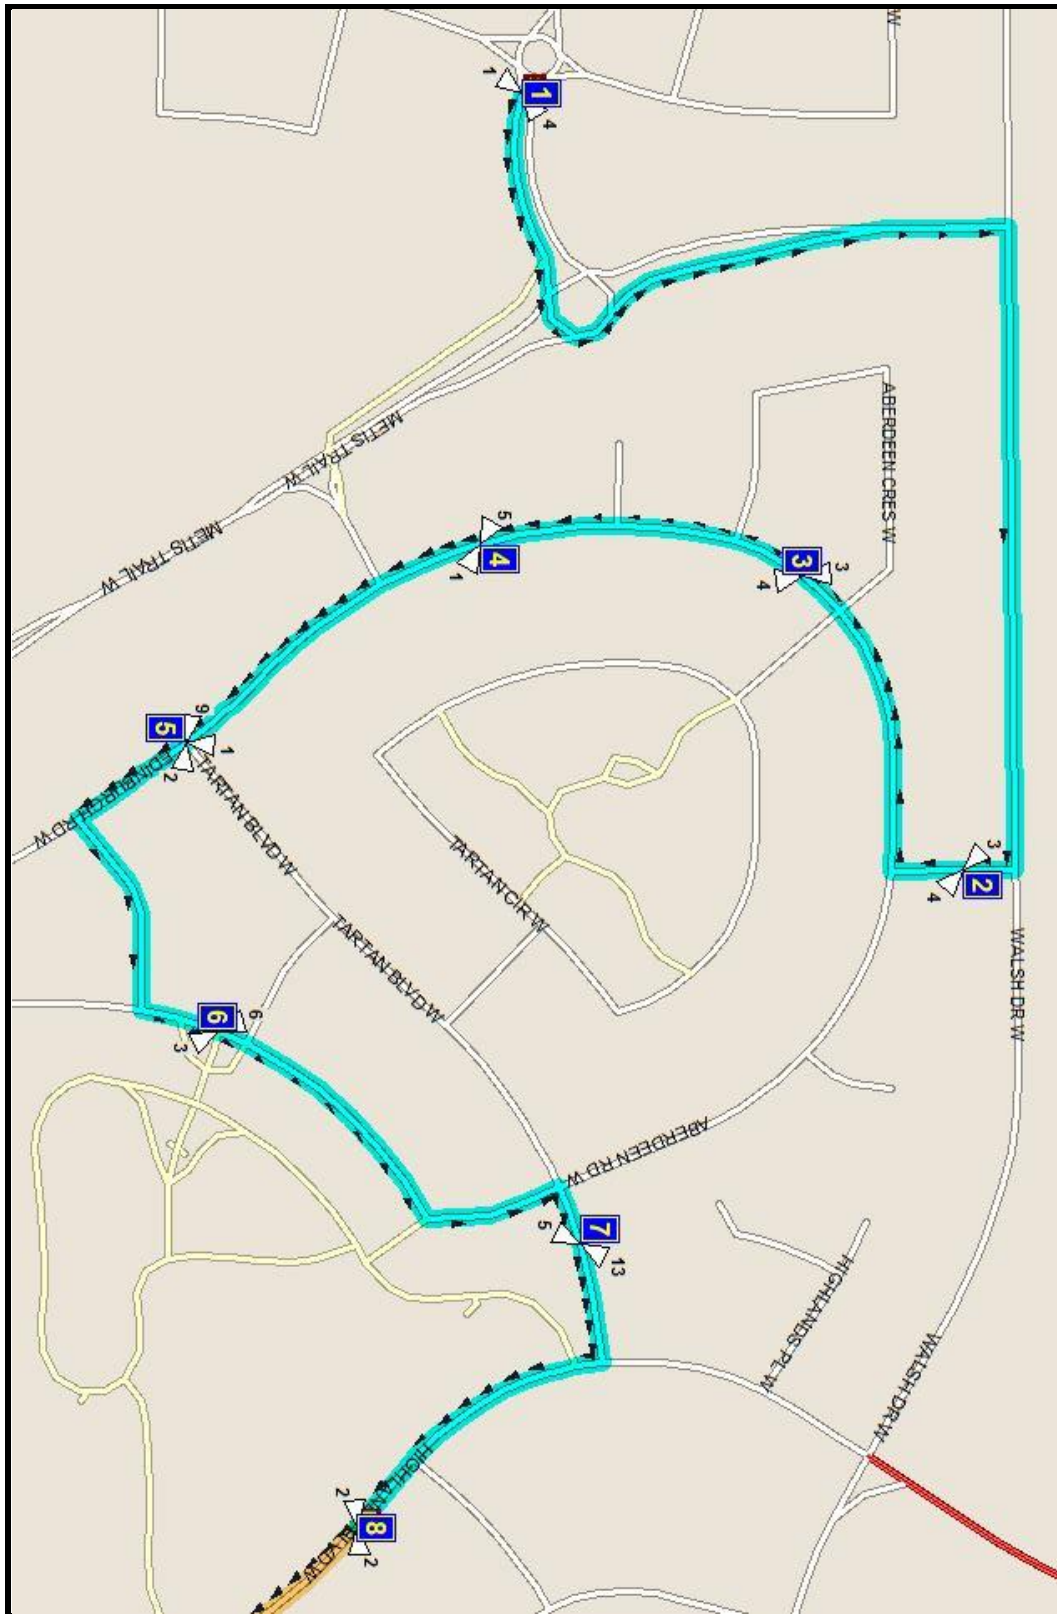

# CHINOOK/CCHW W-1

REVISED: December 14, 2020 EFFECTIVE: January 11, 2021

**PM ROUTE SAME DIRECTION AS AM**

**CHINOOK HIGH - 259 BRITANNIA BLVD W. - 403-320-7565**

**CATHOLIC CENTRAL HIGH EAST - 251 BRITANNIA BLVD W. - 403-327-4596**

Please arrive 5 minutes before scheduled pick up and drop off times. Times shown may vary due to weather & traffic conditions.  
Bus routes and maps are subject to change.

Route:CKCHW1A CHINOOK/CCHW W- Start Time:7:26 am  
Bus:S 97 End Time:7:40 am

Route Days:MTWHF

- (1) 7:26 am COUNTRY MEADOWS BLVD W  
SE end of traffic circle
- (2) 7:28 am ABERDEEN GATE W  
#13400
- (3) 7:29 am ABERDEEN RD W  
#13401
- (4) 7:30 am ABERDEEN RD W  
#13402
- (5) 7:30 am ABERDEEN RD W @ EDINBURGH RD W  
#13403
- (6) 7:31 am EDINBURGH RD W @ PATHWAY  
By park entrance
- (7) 7:33 am TARTAN BLVD W  
#13404
- (8) 7:34 am HIGHLANDS BLVD W  
#13023
- (9) 7:40 am CHINOOK HIGH SCHOOL

Route:CKCHW1P CHINOOK/CCHW W- Start Time:2:45 pm  
Bus:S 97 End Time:3:02 pm

Route Days:MTWH

- (1) 2:45 pm CHINOOK HIGH SCHOOL
- (2) 2:50 pm HIGHLANDS BLVD W  
#13023
- (3) 2:51 pm TARTAN BLVD W  
#13404
- (4) 2:53 pm EDINBURGH RD W @ PATHWAY  
By park entrance
- (5) 2:55 pm EDINBURGH RD W @ TARTAN BLVD W  
#13403
- (6) 2:56 pm ABERDEEN RD W  
#13402
- (7) 2:57 pm ABERDEEN RD W  
#13401
- (8) 2:59 pm ABERDEEN GATE W  
#13400
- (9) 3:01 pm COUNTRY MEADOWS BLVD W  
SE end of traffic circle