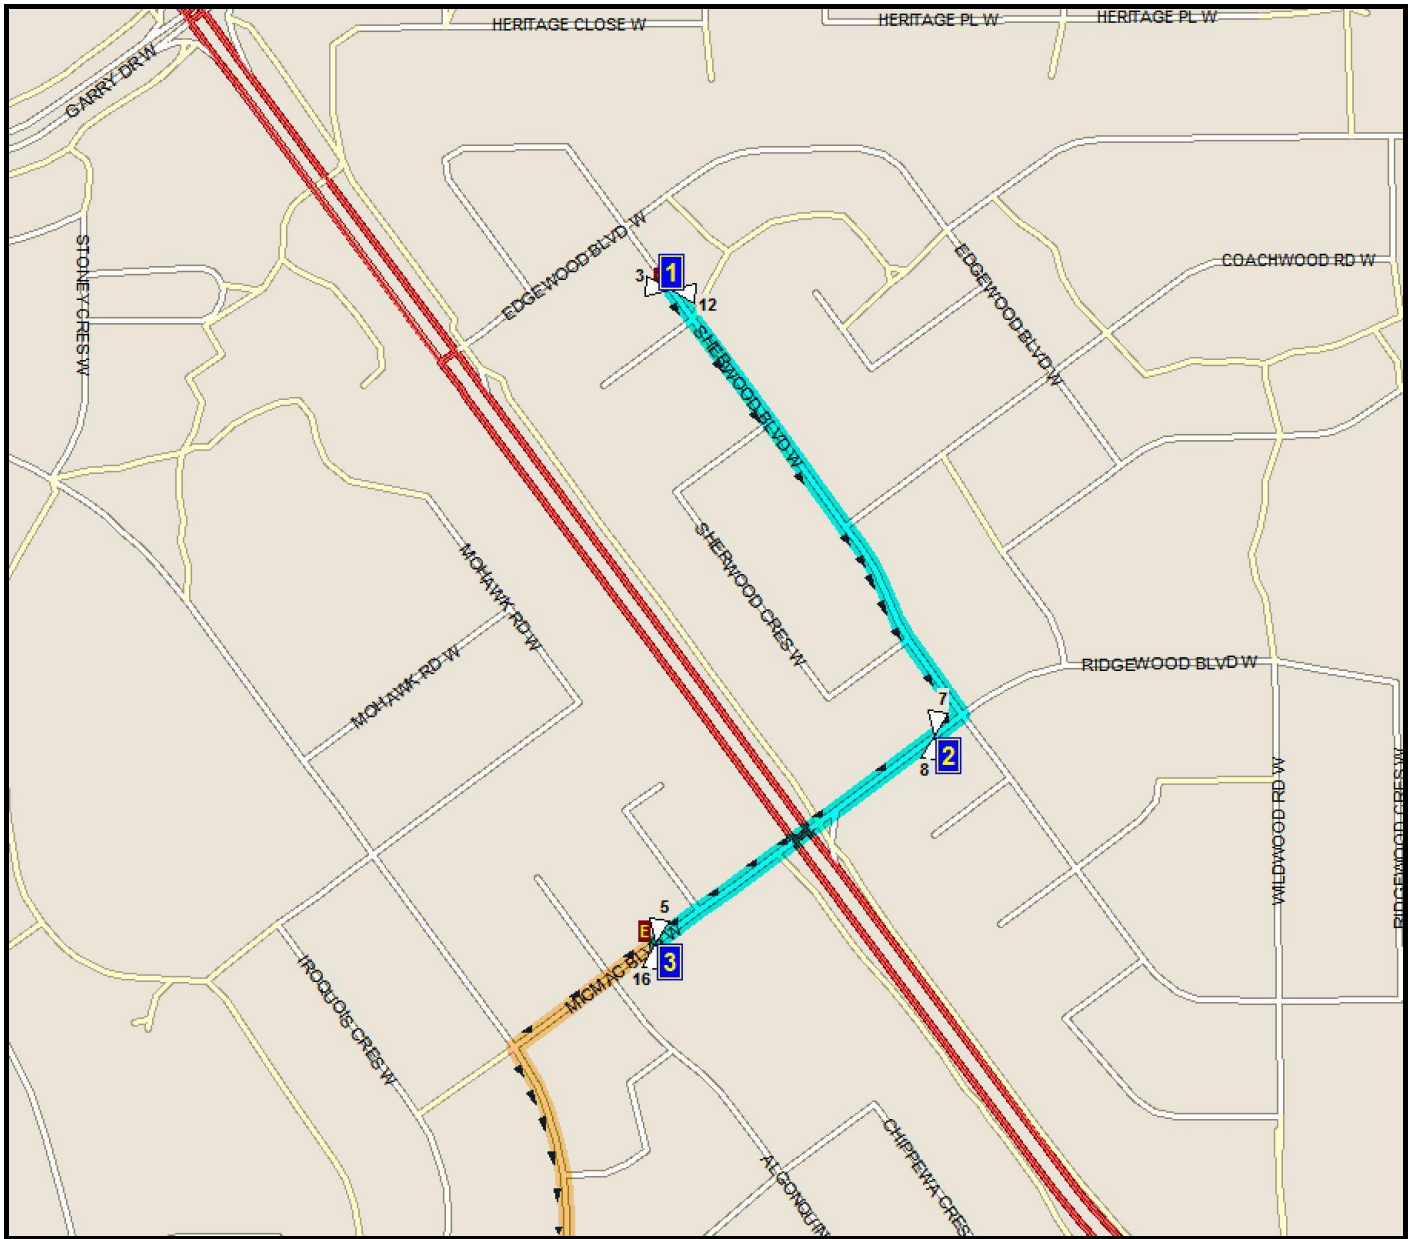

CHINOOK/CCHW W-2

REVISED: January 12, 2021 EFFECTIVE: January 12, 2021

PM ROUTE DONE SAME DIRECTION AS AM

CHINOOK HIGH - 259 BRITANNIA BLVD W. - 403-320-7565

CATHOLIC CENTRAL HIGH EAST - 251 BRITANNIA BLVD W. - 403-327-4596

Please arrive 5 minutes before scheduled pick up and drop off times. Times shown may vary due to weather & traffic conditions.
Bus routes and maps are subject to change.

Route:CKCHW2A CHINOOK/CCHW W- Start Time:7:28 am
Bus: End Time:7:40 am

Route Days:MTWHF

- (1) 7:28 am SHERWOOD BLVD W
#13010
- (2) 7:30 am RIDGEWOOD BLVD W
#13452
- (3) 7:32 am MICMAC BLVD W
Between MicMac PI & Crt W
- (4) 7:40 am CHINOOK HIGH SCHOOL

Route:CKCHW2P CHINOOK/CCHW W- Start Time:2:45 pm
Bus: End Time:2:57 pm

Route Days:F

- (1) 12:17 pm CHINOOK HIGH SCHOOL
- (2) 12:23 pm SHERWOOD BLVD W
#13010
- (3) 12:25 pm RIDGEWOOD BLVD W
#13452
- (4) 12:27 pm MICMAC BLVD W
Between MicMac PI & Crt W