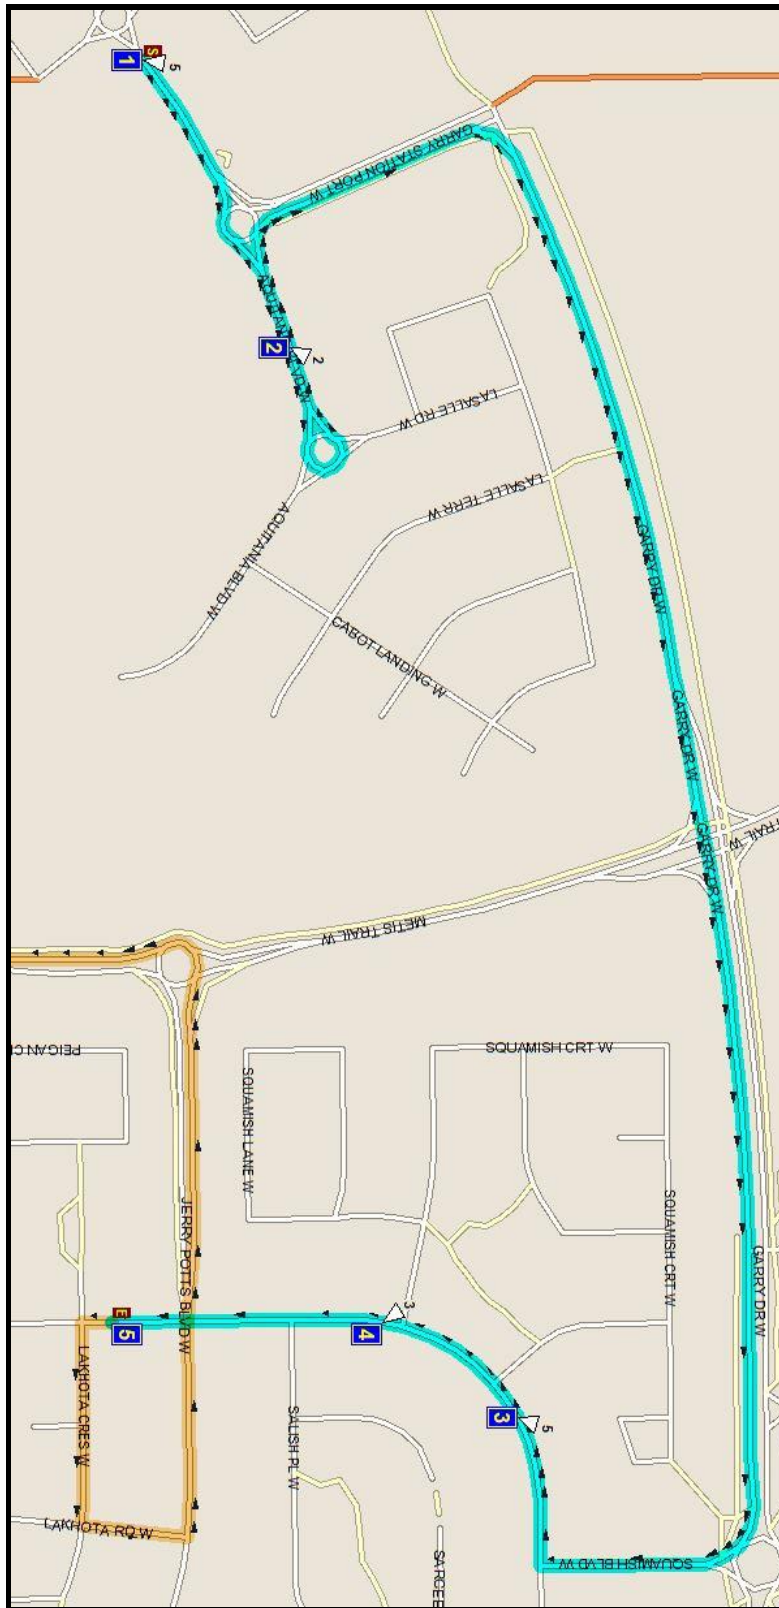

CHINOOK/CCHW W-6

REVISED: December 15, 2020 EFFECTIVE: January 11, 2021

PM ROUTE DONE IN REVERSE DIRECTION

CHINOOK HIGH - 259 BRITANNIA BLVD W. - 403-320-7565

CATHOLIC CENTRAL HIGH EAST - 251 BRITANNIA BLVD W. - 403-327-4596

Please arrive 5 minutes before scheduled pick up and drop off times. Times shown may vary due to weather & traffic conditions.
Bus routes and maps are subject to change.

Route:CKCHW6A CHINOOK/CCHW W- Start Time:7:22 am
End Time:7:40 am

Route Days:MTWHF

- (1) 7:22 am AQUITANIA BLVD W
#13525
- (2) 7:24 am AQUITANIA BLVD W
#13526
- (3) 7:29 am 345 /348 RED CROW BLVD W
- (4) 7:32 am RED CROW BLVD W
PAST SQUAMISH CRT INTERSECTION
- (5) 7:34 am RED CROW BLVD W
#13034
- (6) 7:40 am CHINOOK HIGH SCHOOL

Route:CKCHW6P CHINOOK/CCHW W- Start Time:2:45 pm
End Time:3:03 pm

Route Days:MTWH

- (1) 2:45 pm CHINOOK HIGH SCHOOL
- (2) 2:49 pm RED CROW BLVD W
#13034
- (3) 2:51 pm RED CROW BLVD W
PAST SQUAMISH CRT INTERSECTION
- (4) 2:53 pm 345 /348 RED CROW BLVD W
- (5) 2:58 pm AQUITANIA BLVD W
#13525
- (6) 3:02 pm AQUITANIA BLVD W
#13526