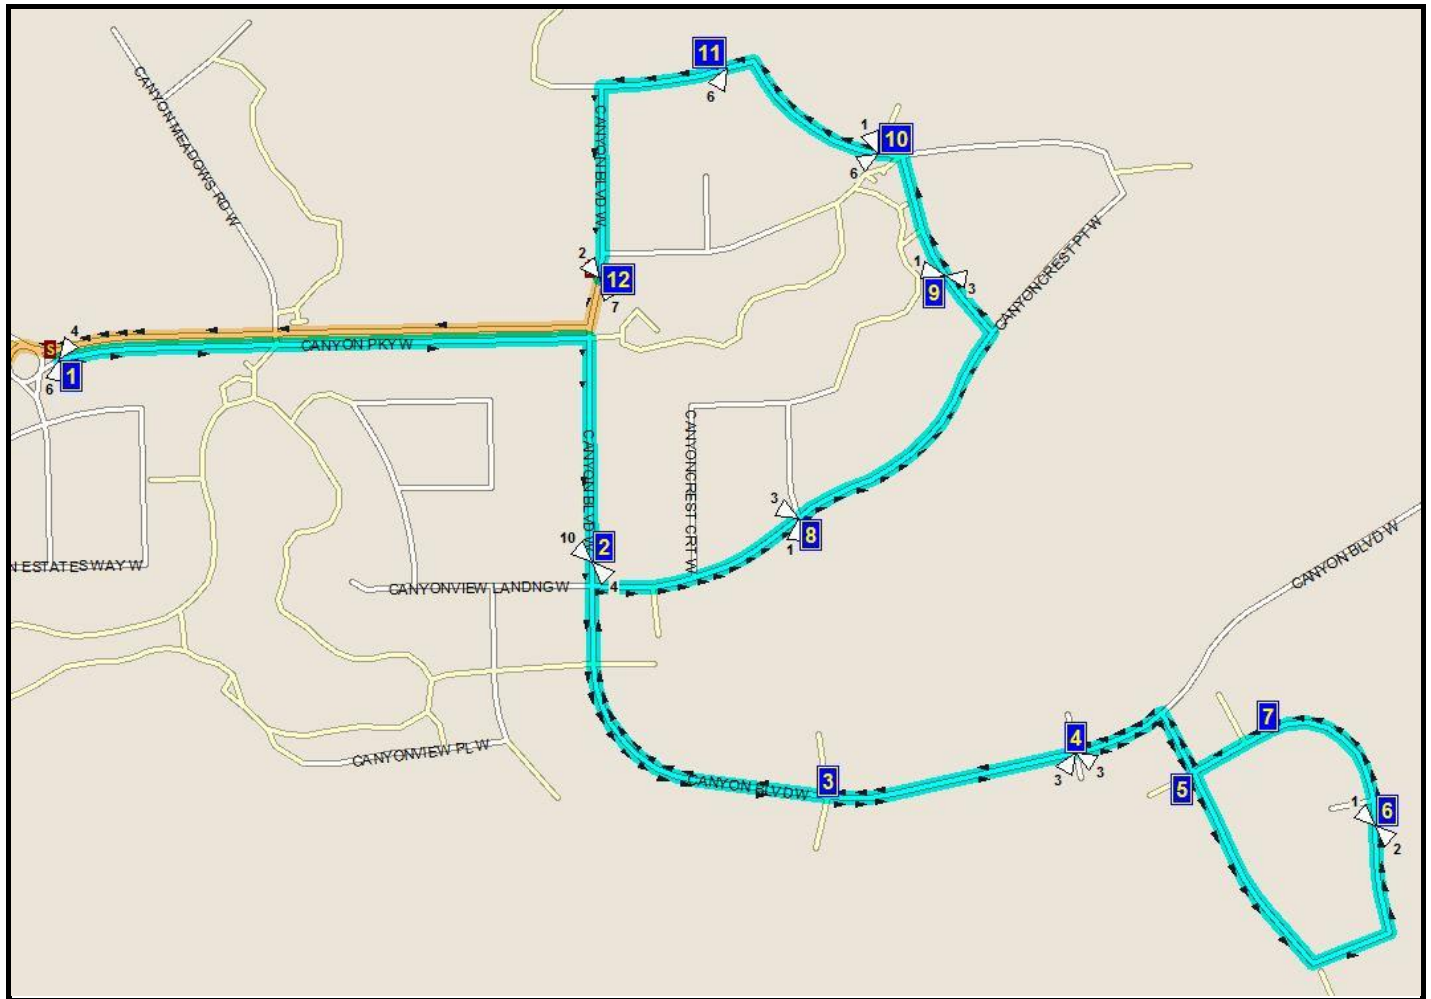

# CHINOOK/CCHW W-12

REVISED: December 15, 2020 EFFECTIVE: January 11, 2021

**PM ROUTE SAME DIRECTION AS AM**

**CHINOOK HIGH - 259 BRITANNIA BLVD W. - 403-320-7565**

**CATHOLIC CENTRAL HIGH EAST - 251 BRITANNIA BLVD W. - 403-327-4596**

Please arrive 5 minutes before scheduled pick up and drop off times. Times shown may vary due to weather & traffic conditions.  
Bus routes and maps are subject to change.

Route:CKCHW12A CHINOOK/CCHW W Start Time:7:14 am  
Bus:S 09 End Time:7:40 am

Route Days:MTWHF

- (1) 7:14 am CANYON PKY W  
AFTER THE CROSSWALK
- (2) 7:16 am CANYON BLVD W
- (4) 7:18 am CANYON BLVD W @ CANYON TERR W
- (6) 7:20 am CANYON CLOSE W
- (8) 7:23 am CANYONCREST PT W @ CANYONCREST CR1
- (9) 7:24 am CANYONCREST WAY W
- (10) 7:25 am CANYONCREST PT W @ PATHWAY
- (11) 7:26 am CANYONCREST PT W
- (12) 7:27 am CANYON BLVD W
- (13) 7:40 am CHINOOK HIGH SCHOOL

Route:CKCHW12P CHINOOK/CCHW W Start Time:2:45 pm  
Bus:S 09 End Time:3:10 pm

Route Days:MTWH

- (1) 2:45 pm CHINOOK HIGH SCHOOL
- (2) 2:55 pm CANYON PKY W  
AFTER THE CROSSWALK
- (3) 2:58 pm CANYON BLVD W
- (5) 3:00 pm CANYON BLVD W @ CANYON TERR W
- (6) 3:02 pm CANYON CLOSE W
- (8) 3:05 pm CANYONCREST PT W @ CANYONCREST CRT
- (9) 3:06 pm CANYONCREST WAY W
- (10) 3:07 pm CANYONCREST PT W @ PATHWAY
- (11) 3:08 pm CANYONCREST PT W
- (12) 3:09 pm CANYON BLVD W