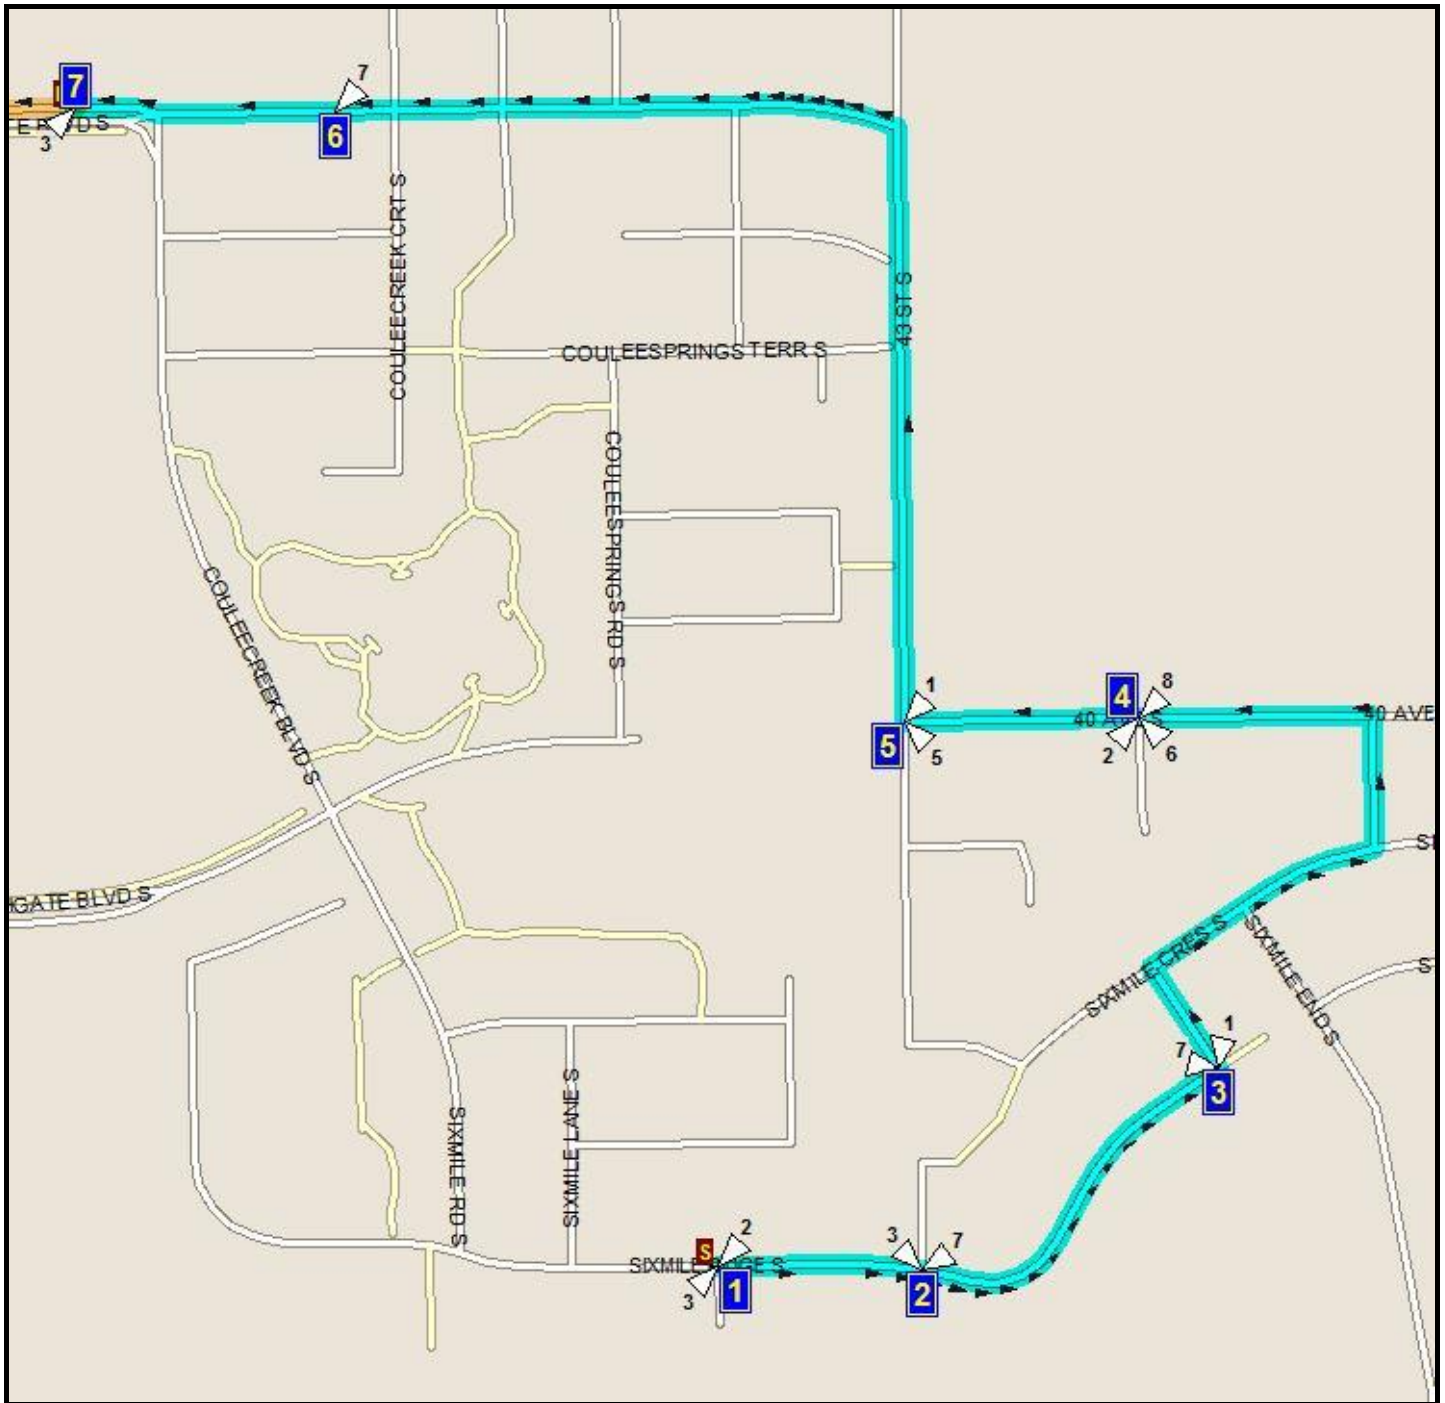

LAKEVIEW S-4

REVISED: August 22, 2020 EFFECTIVE: January 11, 2021

PM ROUTE SAME DIRECTION AS AM

LAKEVIEW – 1129 HENDERSON LAKE BLVD. S. – 403-328-5454

Please arrive 5 minutes before scheduled pick up and drop off times. Times shown may vary due to weather & traffic conditions.
Bus routes and maps are subject to change.

Route:LKV S4 A LAKEVIEW S-4
Bus:S 02

Start Time:8:14 am
End Time:8:30 am

Route Days:MTWHF

- (1) 8:14 am SIXMILE RIDGE S@SIXMILE BAY S
- (2) 8:15 am SIXMILE RIDGE S @ SIXMILE COVE S
- (3) 8:17 am SIXMILE RIDGE S @ PATHWAY
BY PATHWAY\
- (4) 8:19 am 40 AVE S @ SIXMILE PL S
- (5) 8:22 am 40 AVE S @ 43 ST S
WB 40th Ave. Before 43rd St.
- (6) 8:24 am SOUTHGATE BLVD S
#12328
- (7) 8:25 am SOUTHGATE BLVD S
#12119
- (8) 8:30 am LAKEVIEW

Route:LKV S4 P LAKEVIEW S-4
Bus:S 02

Start Time:3:42 pm
End Time:4:00 pm

Route Days:MTWH

- (1) 3:42 pm LAKEVIEW
- (2) 3:47 pm SIXMILE RIDGE S @ SIXMILE BAY S
- (3) 3:49 pm SIXMILE RIDGE S @ SIXMILE COVE S
- (4) 3:51 pm SIXMILE RIDGE S @ PATHWAY
BY PATHWAY\
- (5) 3:53 pm 40 AVE S @ SIXMILE PL S
- (6) 3:56 pm 40 AVE S @ 43 ST S
WB 40th Ave. Before 43rd St.
- (7) 3:58 pm SOUTHGATE BLVD S
#12328
- (8) 3:59 pm SOUTHGATE BLVD S
#12119

Route:LKV S4 F LAKEVIEW S-4
Bus:S 02

Start Time:11:52 am
End Time:12:10 pm

Route Days:F

- (1) 11:52 am LAKEVIEW
- (2) 11:57 am SIXMILE RIDGE S @ SIXMILE BAY S
- (3) 11:59 am SIXMILE RIDGE S @ SIXMILE COVE S
- (4) 12:01 pm SIXMILE RIDGE S @ PATHWAY
BY PATHWAY\
- (5) 12:03 pm 40 AVE S @ SIXMILE PL S
- (6) 12:06 pm 40 AVE S @ 43 ST S
WB 40th Ave. Before 43rd St.
- (7) 12:08 pm SOUTHGATE BLVD S
#12328
- (8) 12:09 pm SOUTHGATE BLVD S
#12119