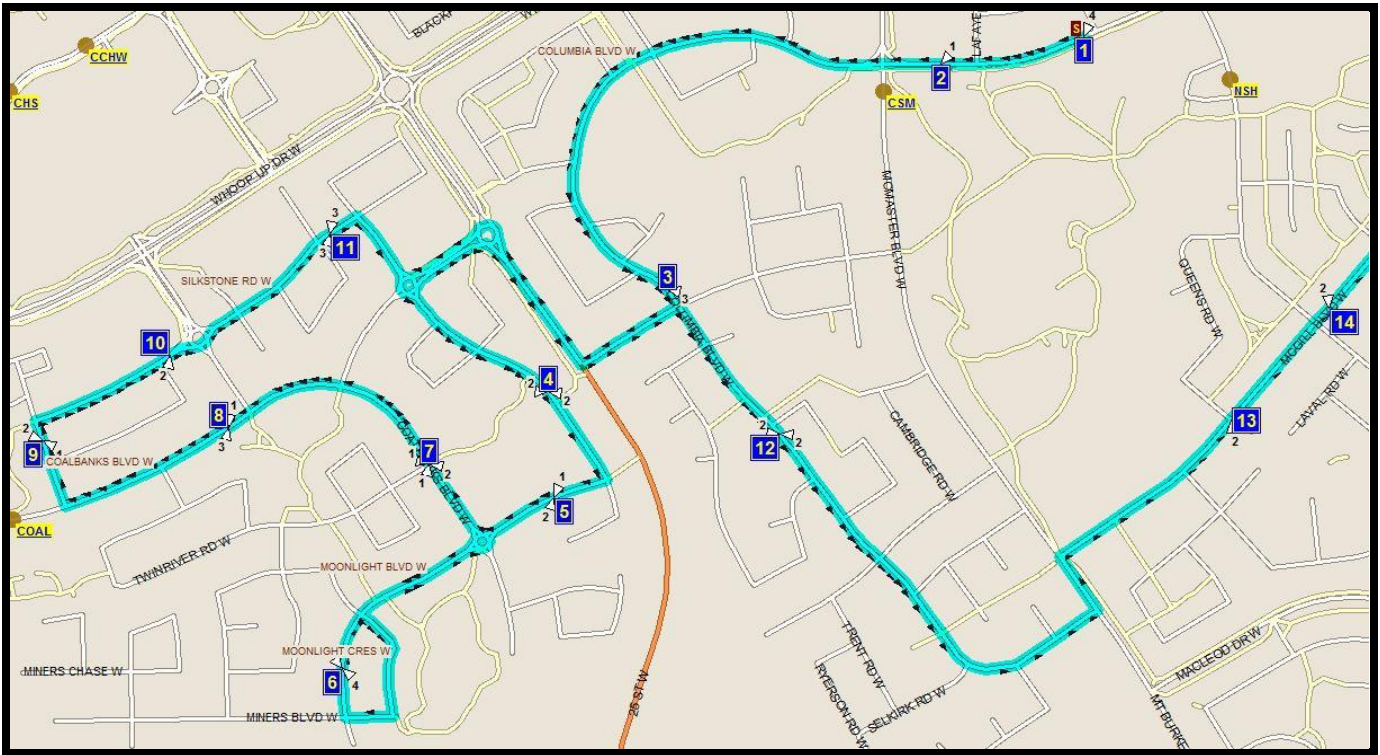

LCI/PATERSON/BAWDEN W-2

REVISED: December 14, 2020 EFFECTIVE: January 11, 2021

PM ROUTE SAME DIRECTION AS AM

LETHBRIDGE COLLEGIATE INSTITUTE – 1701 5 AVE. S. – 403-328-9606

GILBERT PATERSON – 2109 12 AVE. S – 403-329-0125

FLEETWOOD BAWDEN – 1222 9 AVE. S. – 403-327-5818

Please arrive 5 minutes before scheduled pick up and drop off times. Times shown may vary due to weather & traffic conditions.
Bus routes and maps are subject to change.