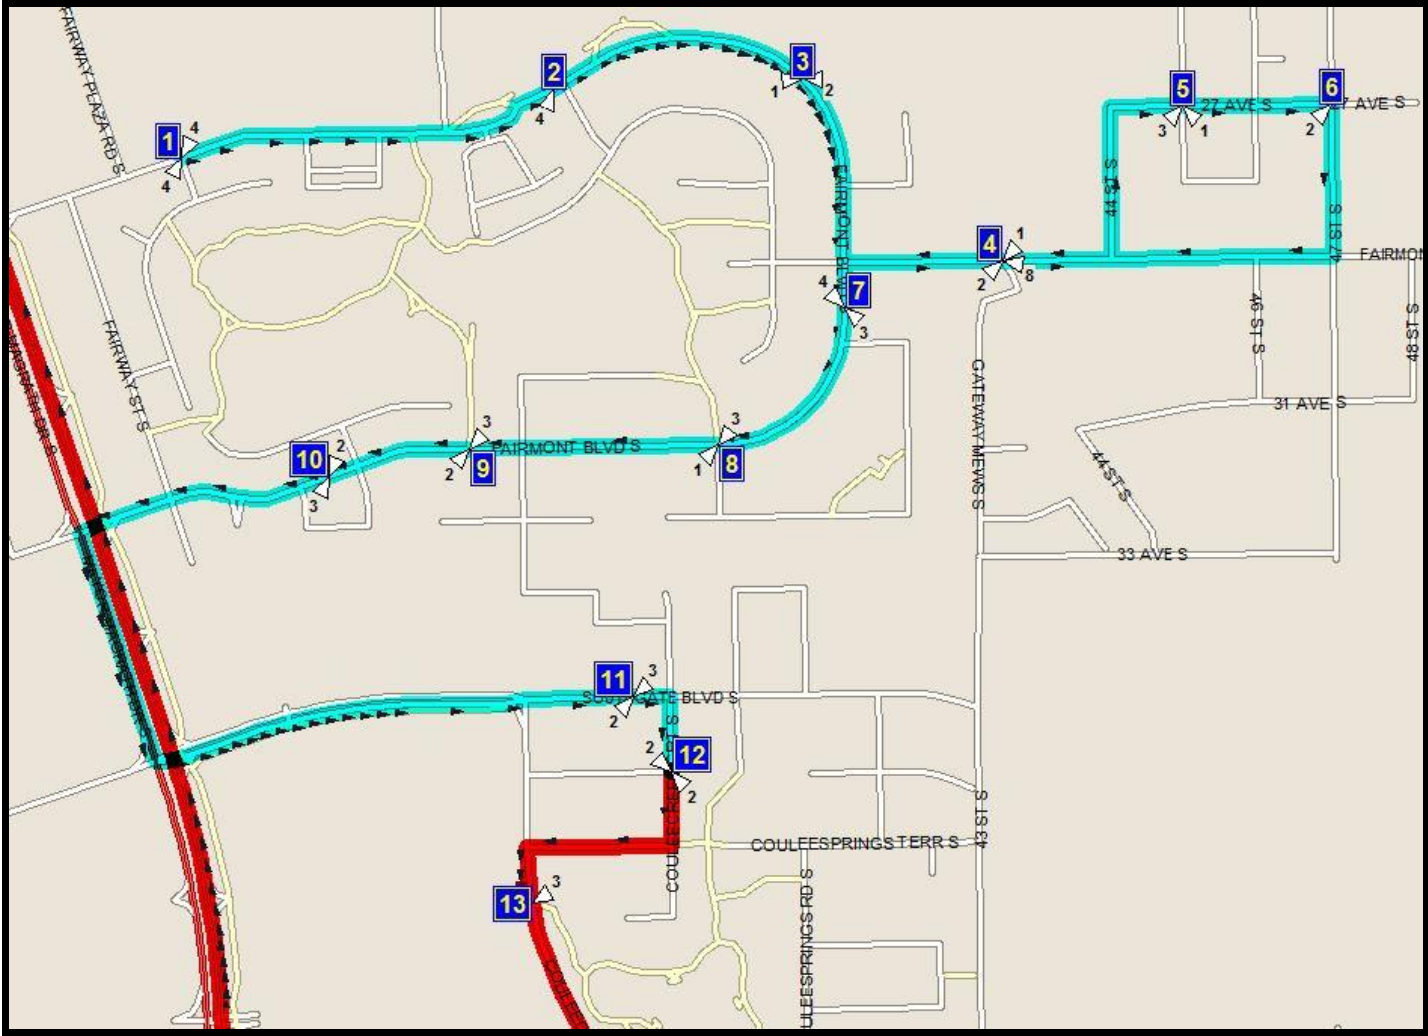

PATERSON S-3

REVISED: September 15, 2020 EFFECTIVE: January 11, 2021

PM ROUTE SAME DIRECTION AS AM

GILBERT PATERSON – 2109 12 AVE. S. – 403-329-0125

Please arrive 5 minutes before scheduled pick up and drop off times. Times shown may vary due to weather & traffic conditions.
Bus routes and maps are subject to change.

Route:GPS S3 W PATERSON S-3
Bus:S 68

Start Time:2:07 pm
End Time:2:27 pm

Route Days:W

- (1) 2:07 pm PATERSON
- (2) 2:09 pm #12122
- (3) 2:11 pm FAIRMONT BLVD S
#12115
- (4) 2:12 pm FAIRMONT BLVD S
#12114
- (5) 2:13 pm FAIRMONT GATE S @ 43 ST S
At Pathway
- (6) 2:15 pm 27 AVE S @ 45 ST S
- (7) 2:16 pm 27 AVE S @ 47 ST S
- (8) 2:18 pm FAIRMONT BLVD S
#12116
- (9) 2:20 pm FAIRMONT BLVD S @ PATHWAY
#12329
- (10) 2:21 pm FAIRMONT BLVD S @ PATHWAY
#12123
- (11) 2:22 pm FAIRMONT BLVD S
#12124
- (12) 2:24 pm SOUTHGATE BLVD S
#12328
- (13) 2:25 pm COULEECREEK CRT S @ COULEECREEK LA
- (14) 2:26 pm COULEECREEK BLVD S @ PATHWAY
#12302

Route:GPS S3 F PATERSON S-3
Bus:S 68

Start Time:12:27 pm
End Time:12:47 pm

Route Days:F

- (1) 12:27 pm PATERSON
- (2) 12:29 pm #12122
- (3) 12:31 pm FAIRMONT BLVD S
#12115
- (4) 12:32 pm FAIRMONT BLVD S
#12114
- (5) 12:33 pm FAIRMONT GATE S @ 43 ST S
At Pathway
- (6) 12:35 pm 27 AVE S @ 45 ST S
- (7) 12:36 pm 27 AVE S @ 47 ST S
- (8) 12:38 pm FAIRMONT BLVD S
#12116
- (9) 12:40 pm FAIRMONT BLVD S @ PATHWAY
#12329
- (10) 12:41 pm FAIRMONT BLVD S @ PATHWAY
#12123
- (11) 12:42 pm FAIRMONT BLVD S
#12124
- (12) 12:44 pm SOUTHGATE BLVD S
#12328
- (13) 12:45 pm COULEECREEK CRT S @ COULEECREEK LA
- (14) 12:46 pm COULEECREEK BLVD S @ PATHWAY
#12302