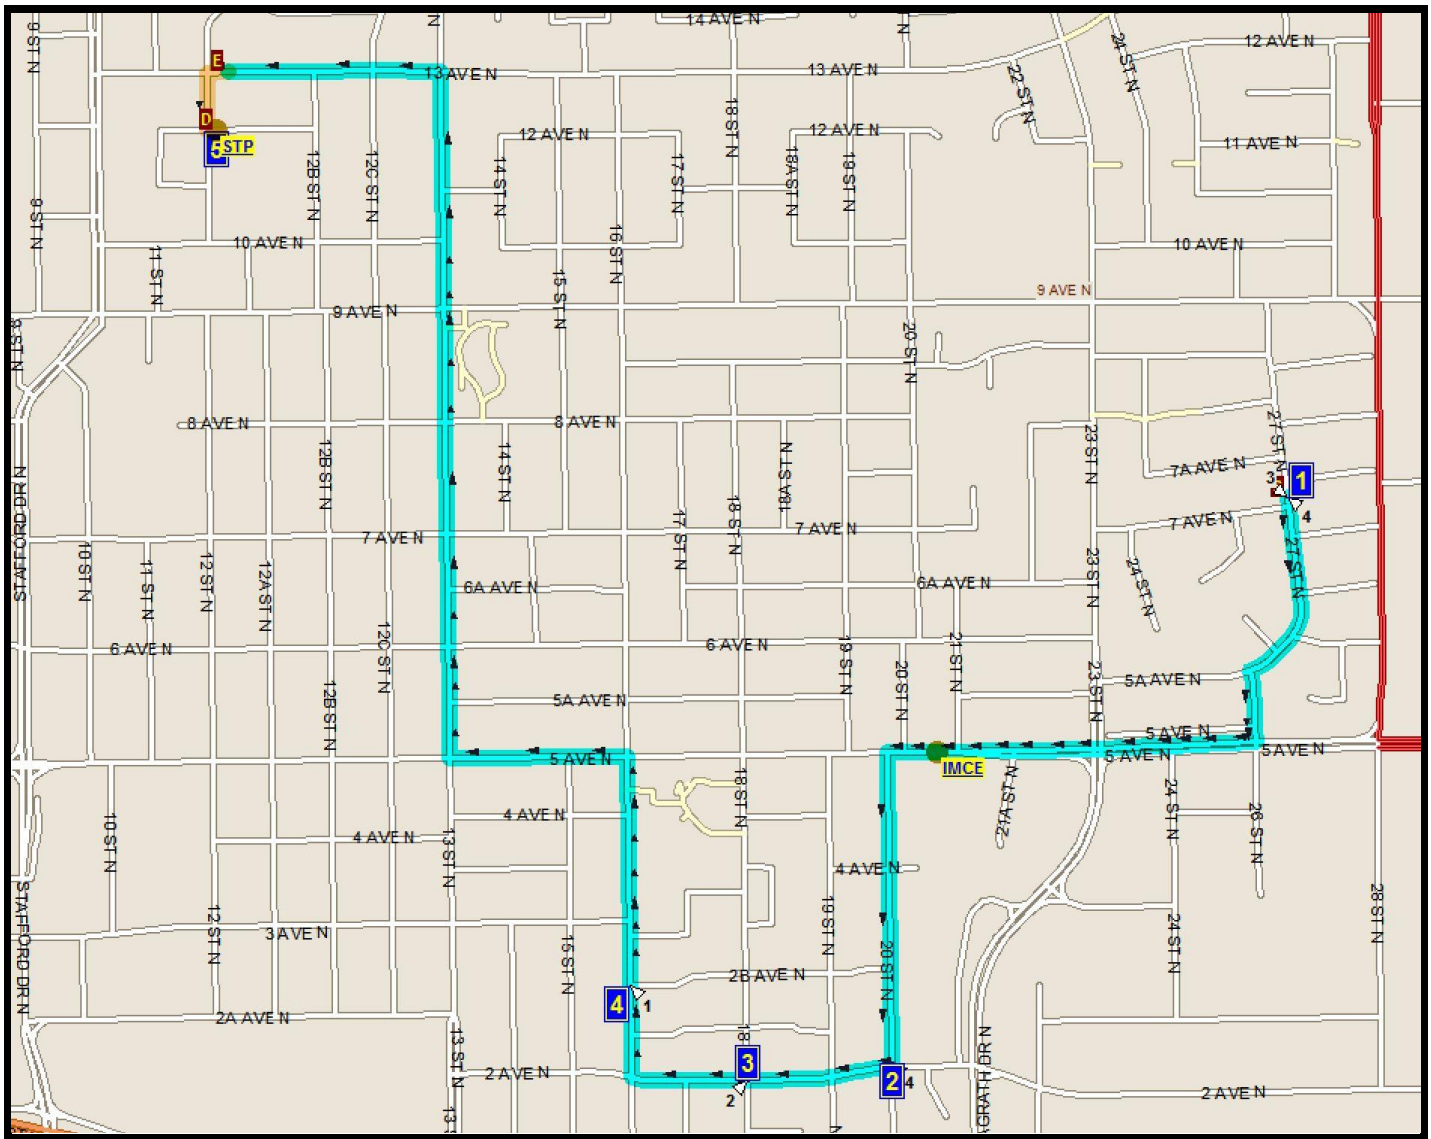

# ST. PAUL N-2

REVISED: August 22, 2020 EFFECTIVE: September 1, 2020

**PM ROUTE SAME DIRECTION AS AM**

**ST. PAUL – 1212 12 AVE. S. – 403-328-0611**

Please arrive 5 minutes before scheduled pick up and drop off times. Times shown may vary due to weather & traffic conditions.  
Bus routes and maps are subject to change. For the most up-to-date version, visit our [lethbridge.ca/schoolbus](http://lethbridge.ca/schoolbus)

Route:STP N2 A ST. PAUL N-2  
Bus:S 13

Start Time:8:23 am  
End Time:8:33 am

Route Days:MTWHF

- (1) 8:23 am 27 ST N  
#11172
- (2) 8:26 am 20 ST N
- (3) 8:27 am 2 AVE N @ 18 ST N  
#11185
- (4) 8:28 am 16 ST N @ 2B AVE N
- (5) 8:33 am 12 AVE N

Route:STP N2 P ST. PAUL N-2  
Bus:S 13

Start Time:3:36 pm  
End Time:3:45 pm

Route Days:MTWH

- (1) 3:36 pm 12 AVE N
- (2) 3:40 pm 27 ST N  
#11172
- (3) 3:43 pm 20 ST N
- (4) 3:44 pm 2 AVE N @ 18 ST N  
#11185
- (5) 3:45 pm 16 ST N

Route:STP N2 F ST. PAUL N-2  
Bus:S 13

Start Time:1:22 pm  
End Time:1:31 pm

Route Days:F

- (1) 1:22 pm 12 AVE N
- (2) 1:26 pm 27 ST N  
#11172
- (3) 1:29 pm 20 ST N
- (4) 1:30 pm 2 AVE N @ 18 ST N  
#11185
- (5) 1:31 pm 16 ST N @ 2B AVE N