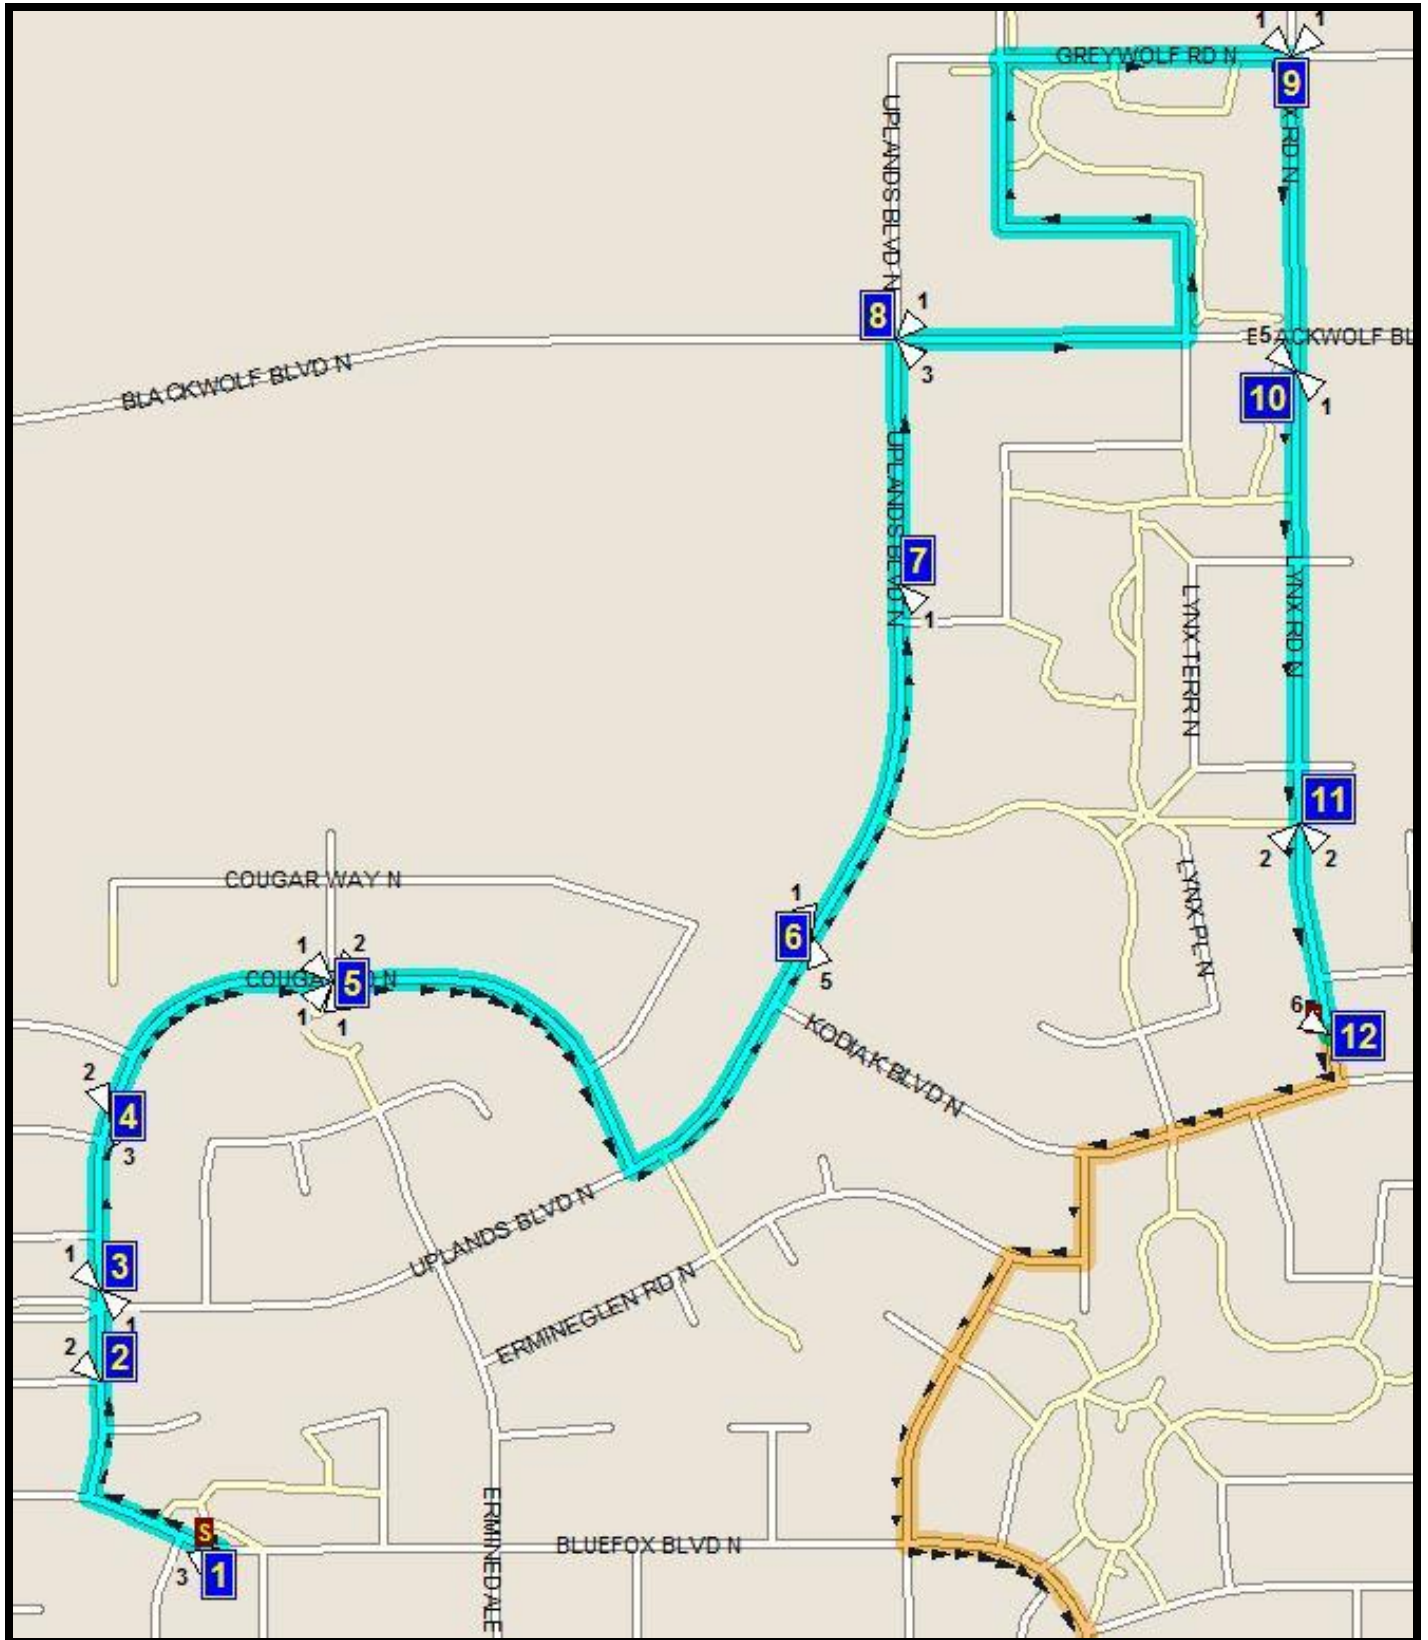

WILSON N-1

REVISED: August 23, 2020 EFFECTIVE: January 11, 2021

PM ROUTE SAME DIRECTION AS AM

WILSON MIDDLE SCHOOL – 2003 9 AVE. N. – 403-329-3144

Please arrive 5 minutes before scheduled pick up and drop off times. Times shown may vary due to weather & traffic conditions.
Bus routes and maps are subject to change.

Route:WIL N1 A WILSON N-1
Bus:S 82

Start Time:7:31 am
End Time:7:49 am

Route Days:MTWHF

- (1) 7:31 am BLUEFOX BLVD N
1st set of mail boxes by the park
- (2) 7:32 am BLUEFOX RD N @ BLUEFOX BAY N
Green Power Box Across from Bluefox Bay
- (3) 7:33 am COUGAR RD N
Green Power Box After Cougar Bay
- (4) 7:33 am COUGAR RD N
@ the fire Hydrant after Cougar Place
- (5) 7:34 am COUGAR RD N @ PATHWAY
by park
- (6) 7:36 am UPLANDS BLVD N
#11254
- (7) 7:37 am UPLANDS BLVD N
#11255
- (8) 7:38 am UPLANDS BLVD N @ BLACKWOLF BLVD N
#11256
- (9) 7:40 am GREYWOLF RD N @ LYNX RD N
mailboxes before Lynx Rd. After Greywolf Rd.
- (10) 7:41 am LYNX RD N
#11257
- (11) 7:42 am LYNX RD N @ PATHWAY
#11258
- (12) 7:43 am LYNX RD N
#11259
- (13) 7:49 am WILSON MIDDLE SCHOOL

Route:WIL N1 P WILSON N-1

Start Time:2:57 pm

Bus:S 82

End Time:3:14 pm

Route Days:MTH

- (1) 2:57 pm WILSON MIDDLE SCHOOL
- (2) 3:01 pm BLUEFOX BLVD N
1st set of mail boxes by the park
- (3) 3:02 pm BLUEFOX RD N @ BLUEFOX BAY N
Green Power Box Across from Bluefox Bay
- (4) 3:03 pm COUGAR RD N
Green Power Box After Cougar Bay
- (5) 3:03 pm COUGAR RD N
@ the fire Hydrant after Cougar Place
- (6) 3:04 pm COUGAR RD N @ PATHWAY
by park
- (7) 3:06 pm UPLANDS BLVD N
#11254
- (8) 3:07 pm UPLANDS BLVD N
#11255
- (9) 3:08 pm UPLANDS BLVD N @ BLACKWOLF BLVD N
#11256
- (10) 3:10 pm GREYWOLF RD N @ LYNX RD N
mailboxes before Lynx Rd. After Greywolf Rd.
- (11) 3:11 pm LYNX RD N
#11257
- (12) 3:12 pm LYNX RD N @ PATHWAY
#11258
- (13) 3:13 pm LYNX RD N
#11259