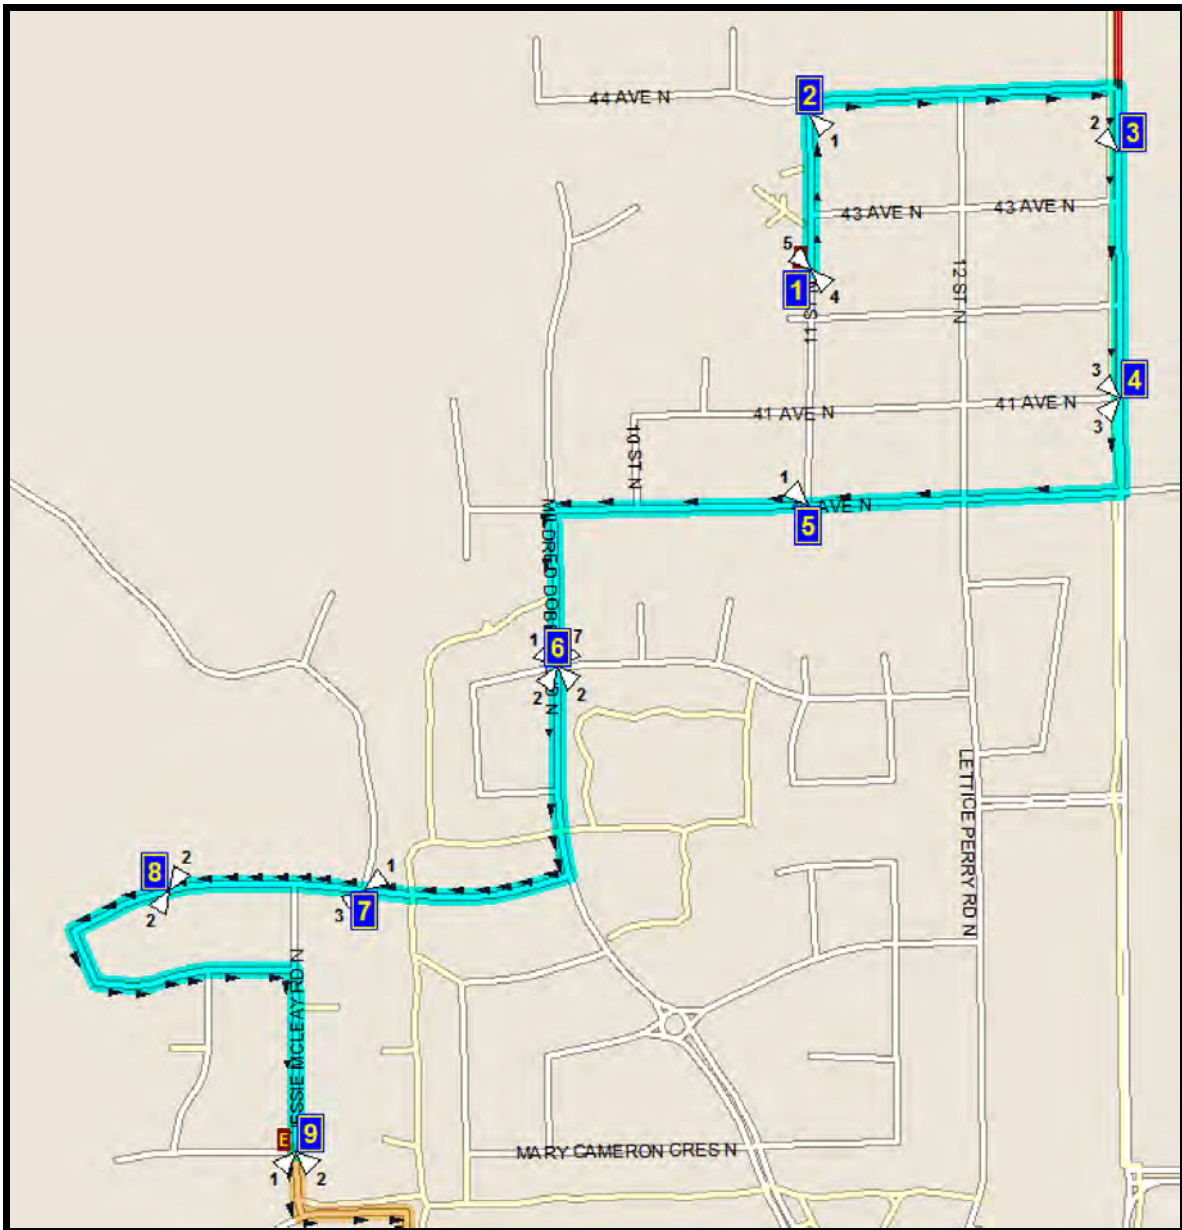

# BUCHANAN N-1

REVISED; October 25, 2019  
EFFECTIVE: October 30, 2019

**PM ROUTE SAME DIRECTION AS AM**

Senator Buchanan; 1101 7<sup>th</sup> Ave. N. 403-32-7321

Please arrive 5 minutes before scheduled pick up and drop off times. Times shown may vary due to weather & traffic conditions. Bus routes and maps are subject to change. For the most up-to-date version, visit our [lethbridge.ca](http://lethbridge.ca)

Route:SB N1 A SENATOR BUCHANAN Start Time:8:00 am

Bus:S 18

End Time:8:24 am

Driver:Ross, Scott

Route Days:MTWHF

	<b>8:00 am</b>	<b>TRANSIT GARAGE</b>
<b>(1)</b>	<b>8:08 am</b>	<b>11 ST N</b>
		<b>by the park</b>
<b>(2)</b>	<b>8:09 am</b>	<b>11 ST N</b>
<b>(3)</b>	<b>8:10 am</b>	<b>13 ST N</b>
<b>(4)</b>	<b>8:10 am</b>	<b>13 ST N @ 41 AVE N</b>
<b>(5)</b>	<b>8:11 am</b>	<b>40 AVE N @ 11 ST N</b>
		<b>#11005</b>
<b>(6)</b>	<b>8:12 am</b>	<b>MILDRED DOBBS BLVD N @ ALMA ISOBELL</b>
<b>(7)</b>	<b>8:14 am</b>	<b>MARIE VAN HAARLEM CRES N @ UNNAMED</b>
		<b>Across street from park entrance</b>
<b>(8)</b>	<b>8:14 am</b>	<b>MARIE VAN HAARLEM CRES N</b>
		<b>Next to cement island NW corner</b>
<b>(9)</b>	<b>8:16 am</b>	<b>JESSIE MCLEAY RD N @ ALICE BIRCH PT N</b>
<b>(10)</b>	<b>8:20 am</b>	<b>BUCHANAN</b>
	<b>8:24 am</b>	<b>TRANSIT GARAGE</b>

Route:SB N1 F SENATOR BUCHANAN Start Time:11:50 pm

Bus:S 89

End Time:12:22 am

Driver:Flemming, Ron

Route Days:F

	11:50 pm	TRANSIT GARAGE
(1)	11:58 pm	BUCHANAN
(2)	12:04 am	11 ST N by the park
(3)	12:06 am	11 ST N
(4)	12:07 am	13 ST N
(5)	12:08 am	13 ST N @ 41 AVE N
(6)	12:09 am	40 AVE N @ 11 ST N #11005
(7)	12:10 am	MILDRED DOBBS BLVD N @ ALMA ISOBELL
(8)	12:13 am	MARIE VAN HAARLEM CRES N @ UNNAMED Across street from park entrance
(9)	12:14 am	MARIE VAN HAARLEM CRES N Next to cement island NW corner
(10)	12:15 am	JESSIE MCLEAY RD N @ ALICE BIRCH PT N
	12:22 am	TRANSIT GARAGE