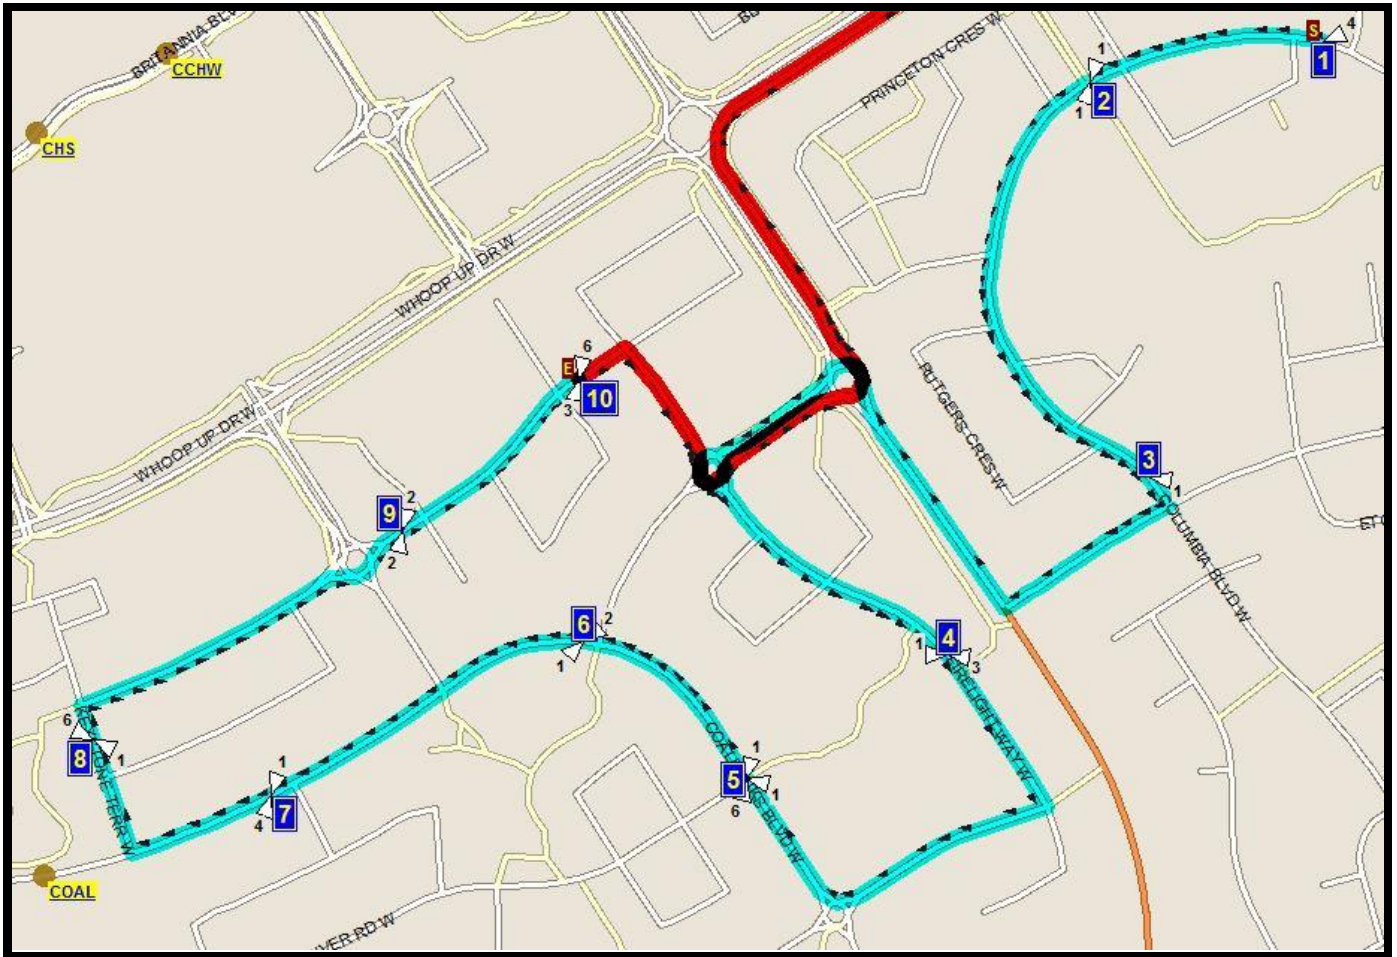

VAN TIGHEM W-2

REVISED: December 16, 2020 EFFECTIVE: January 11, 2021

PM ROUTE SAME DIRECTION AS AM

FATHER LEONARD VAN TIGHEM – 25 STONEY CRES. W. – 403-381-0953

Please arrive 5 minutes before scheduled pick up and drop off times. Times shown may vary due to weather & traffic conditions.
Bus routes and maps are subject to change.

Route:VT W2 A F.L. VAN TIGHEM W-2 Start Time:8:16 am
Bus: End Time:8:37 am

Route Days:MTWHF

- (1) 8:16 am COLUMBIA BLVD W
#13063
- (2) 8:17 am COLUMBIA BLVD W
#13064
- (3) 8:18 am COLUMBIA BLVD W
#13066
- (4) 8:21 am FIRELIGHT WAY W
Firelight Park East Entrance Walkway
- (5) 8:22 am Firelight Park West Entrance Walkway
Firelight Park
- (6) 8:24 am COALBANKS BLVD W
#13305
- (7) 8:25 am COALBANKS BLVD W
#13307
- (8) 8:26 am KEYSTONE TERR W
#13308
- (9) 8:28 am SILKSTONE RD W
#13302
- (10) 8:29 am SILKSTONE RD W
#13303
- (11) 8:37 am VAN TIGHEM BUS LN@PATHWAY

Route:VT W2 F F.L. VAN TIGHEM W-2 Start Time:1:22 pm
Bus: End Time:1:40 pm

Route Days:F

- (1) 1:22 pm VAN TIGHEM BUS LN@PATHWAY
- (2) 1:26 pm COLUMBIA BLVD W
#13063
- (3) 1:27 pm COLUMBIA BLVD W
#13064
- (4) 1:28 pm COLUMBIA BLVD W
#13066
- (5) 1:30 pm FIRELIGHT WAY W
Firelight Park East Entrance Walkway
- (6) 1:32 pm Firelight Park West Entrance Walkway
Firelight Park
- (7) 1:34 pm COALBANKS BLVD W
#13305
- (8) 1:35 pm COALBANKS BLVD W
#13307
- (9) 1:36 pm KEYSTONE TERR W
#13308
- (10) 1:38 pm SILKSTONE RD W
#13302
- (11) 1:39 pm SILKSTONE RD W
#13303