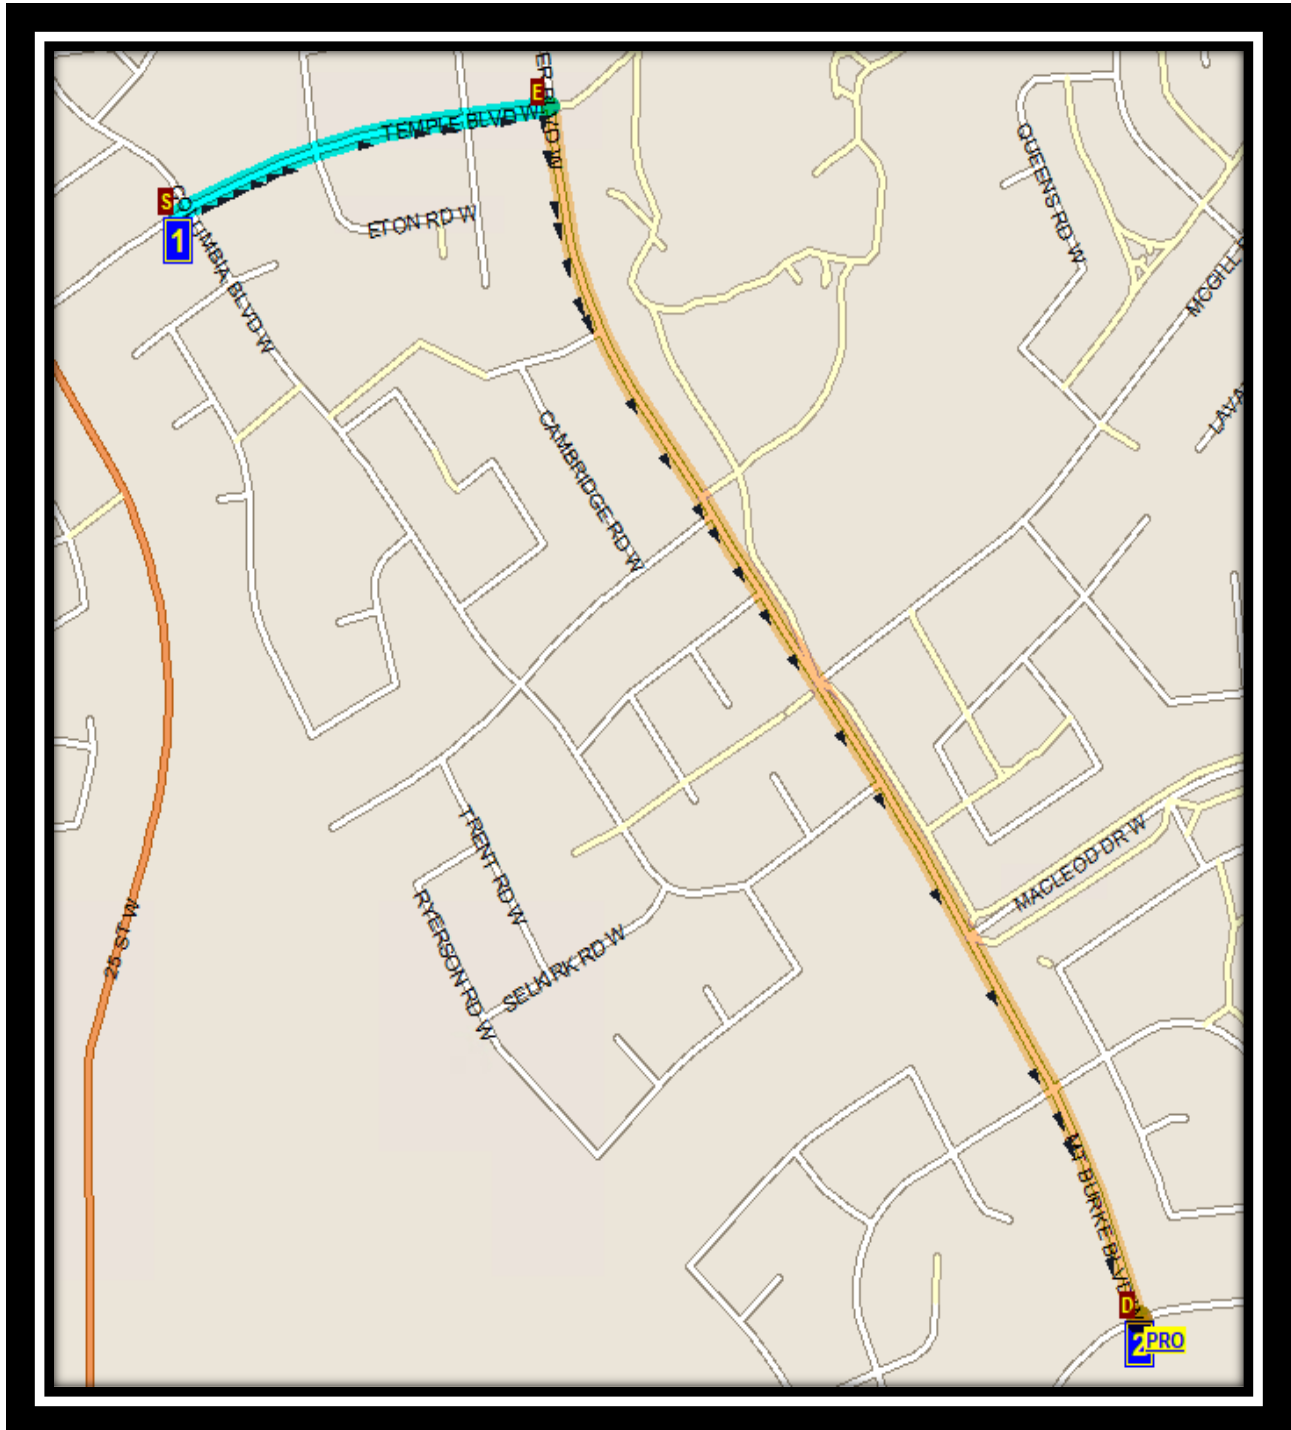

# CLN Lakie/Probe

REVISED: May 20, 2021

EFFECTIVE: May 25, 2021

**AM Route Lakie**

**G.S. Lakie – 50 Blackfoot Blvd W – (403) 327-3465**

**Dr. Probe – 120 Rocky Mountain Blvd W – (403) 381-3103**

Please arrive 5 minutes before scheduled pick up and drop off times. Times shown may vary due to weather & traffic conditions.  
Bus routes and maps are subject to change. For the most up-to-date version, visit [www.southland.ca/lethbridge](http://www.southland.ca/lethbridge).

# CLN Lakie/Probe

REVISED: May 20, 2021

EFFECTIVE: May 25, 2021

**AM Route Probe (PM Runs in Reverse Direction)**

**G.S. Lakie – 50 Blackfoot Blvd W – (403) 327-3465**

**Dr. Probe – 120 Rocky Mountain Blvd W – (403) 381-3103**

# CLN Lakie/Probe

REVISED: May 20, 2021

EFFECTIVE: May 25, 2021

Route: CLN Lakie/Probe AM

Start Time:7:53 am

Route Days:MTWHF

- (1) 7:53 am 14 HERITAGE LANE W
- (2) 7:57 am 606 Squamish Lane W
- (3) 8:02 am GS LAKIE MS
- (1) 8:25 am 104 TEMPLE BLVD W
- (2) 8:30 am PROBE
- (1) 8:34 am 67 Edgewood Blvd
- (2) 8:40 am GS LAKIE MS

Route: CLN Lakie/Probe FD

Start Time:11:55 am

Route Days:F

- (1) 11:55 am PROBE
- (2) 11:57 am 104 TEMPLE BLVD W
- (1) 12:20 pm GS LAKIE MS
- (2) 12:22 pm 606 Squamish Lane W
- (3) 12:27 pm 67 Edgewood Blvd
- (4) 12:31 pm 14 HERITAGE LANE W