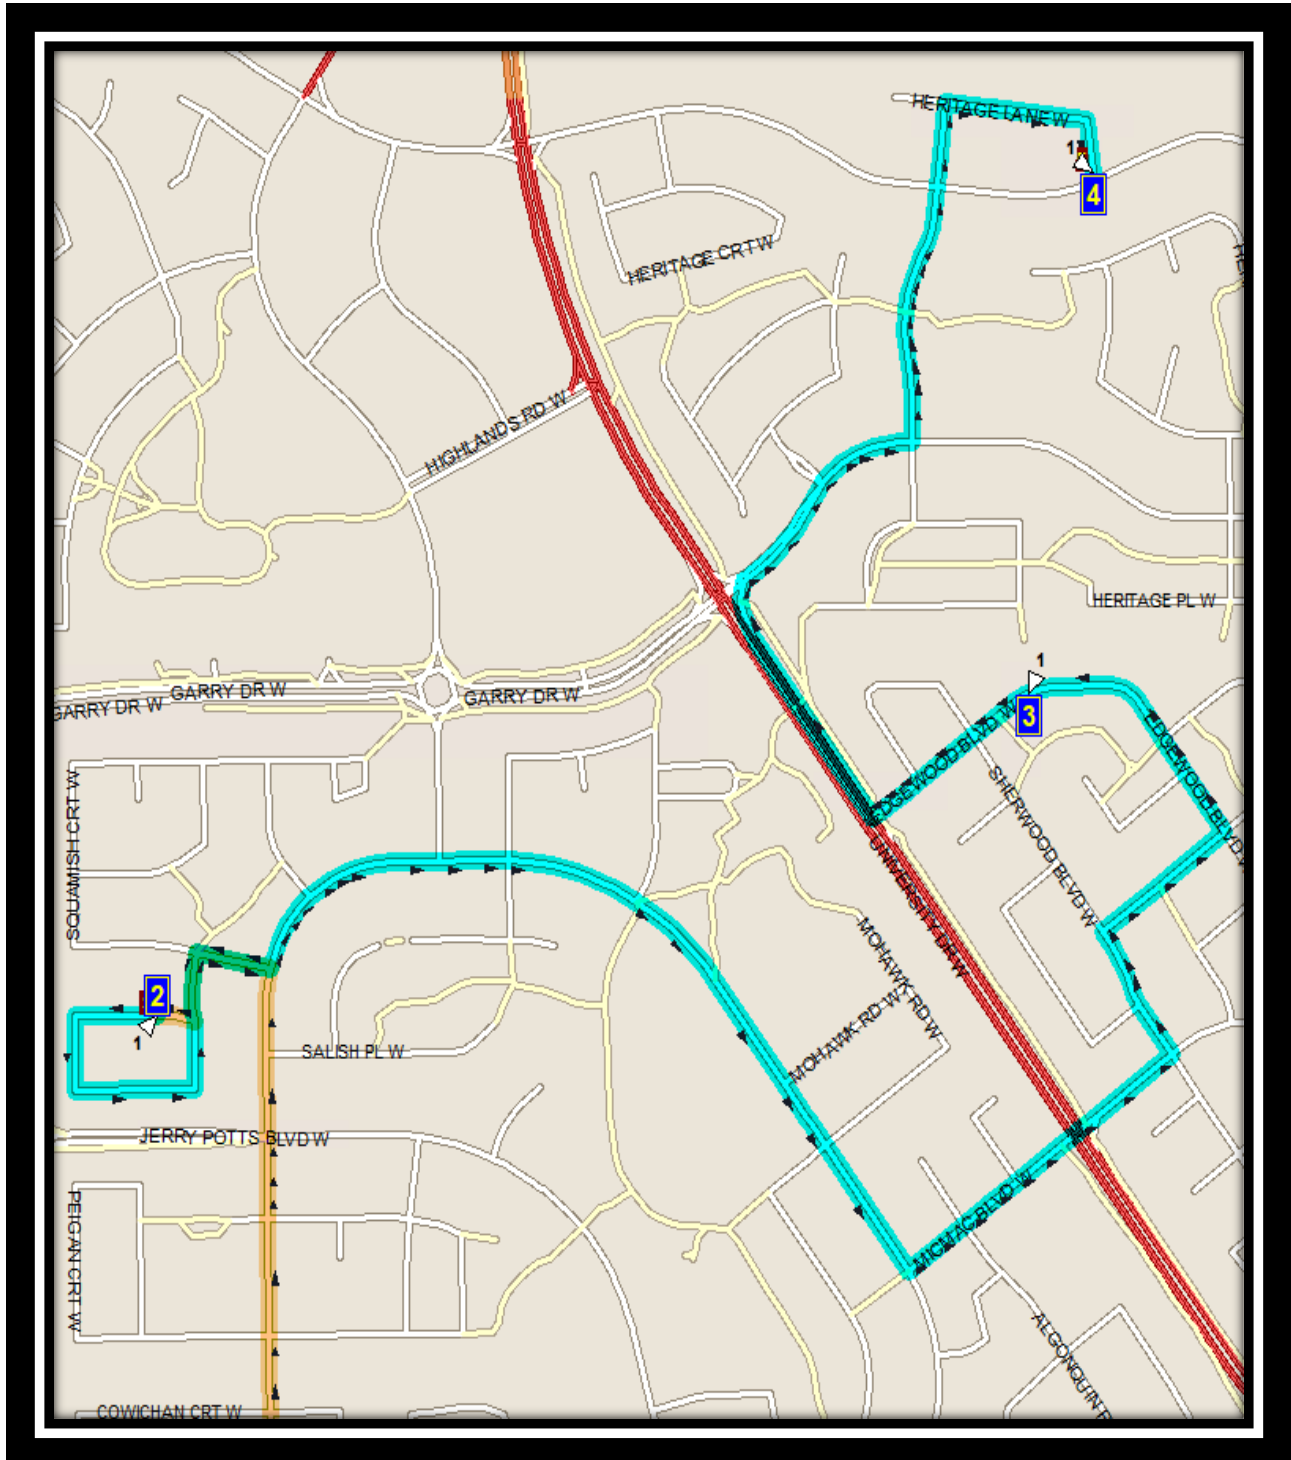

# CLN Lakie/Probe

REVISED: May 20, 2021

EFFECTIVE: May 25, 2021

**AM Route Probe (PM Runs in Reverse Direction)**

**G.S. Lakie – 50 Blackfoot Blvd W – (403) 327-3465**

**Dr. Probe – 120 Rocky Mountain Blvd W – (403) 381-3103**

Please arrive 5 minutes before scheduled pick up and drop off times. Times shown may vary due to weather & traffic conditions.  
Bus routes and maps are subject to change. For the most up-to-date version, visit [www.southland.ca/lethbridge](http://www.southland.ca/lethbridge).

# CLN Lakie/Probe

REVISED: May 20, 2021

EFFECTIVE: May 25, 2021

**PM Route GS Lakie**

**G.S. Lakie – 50 Blackfoot Blvd W – (403) 327-3465**

**Dr. Probe – 120 Rocky Mountain Blvd W – (403) 381-3103**

Please arrive 5 minutes before scheduled pick up and drop off times. Times shown may vary due to weather & traffic conditions.  
Bus routes and maps are subject to change. For the most up-to-date version, visit [www.southland.ca/lethbridge](http://www.southland.ca/lethbridge).

# CLN Lakie/Probe

REVISED: May 20, 2021

EFFECTIVE: May 25, 2021

Route: CLN Lakie/Probe AM

Start Time:7:53 am

Route Days:MTWHF

- (1) 7:53 am 14 HERITAGE LANE W
- (2) 7:57 am 606 Squamish Lane W
- (3) 8:02 am GS LAKIE MS
- (1) 8:25 am 104 TEMPLE BLVD W
- (2) 8:30 am PROBE
- (1) 8:34 am 67 Edgewood Blvd
- (2) 8:40 am GS LAKIE MS