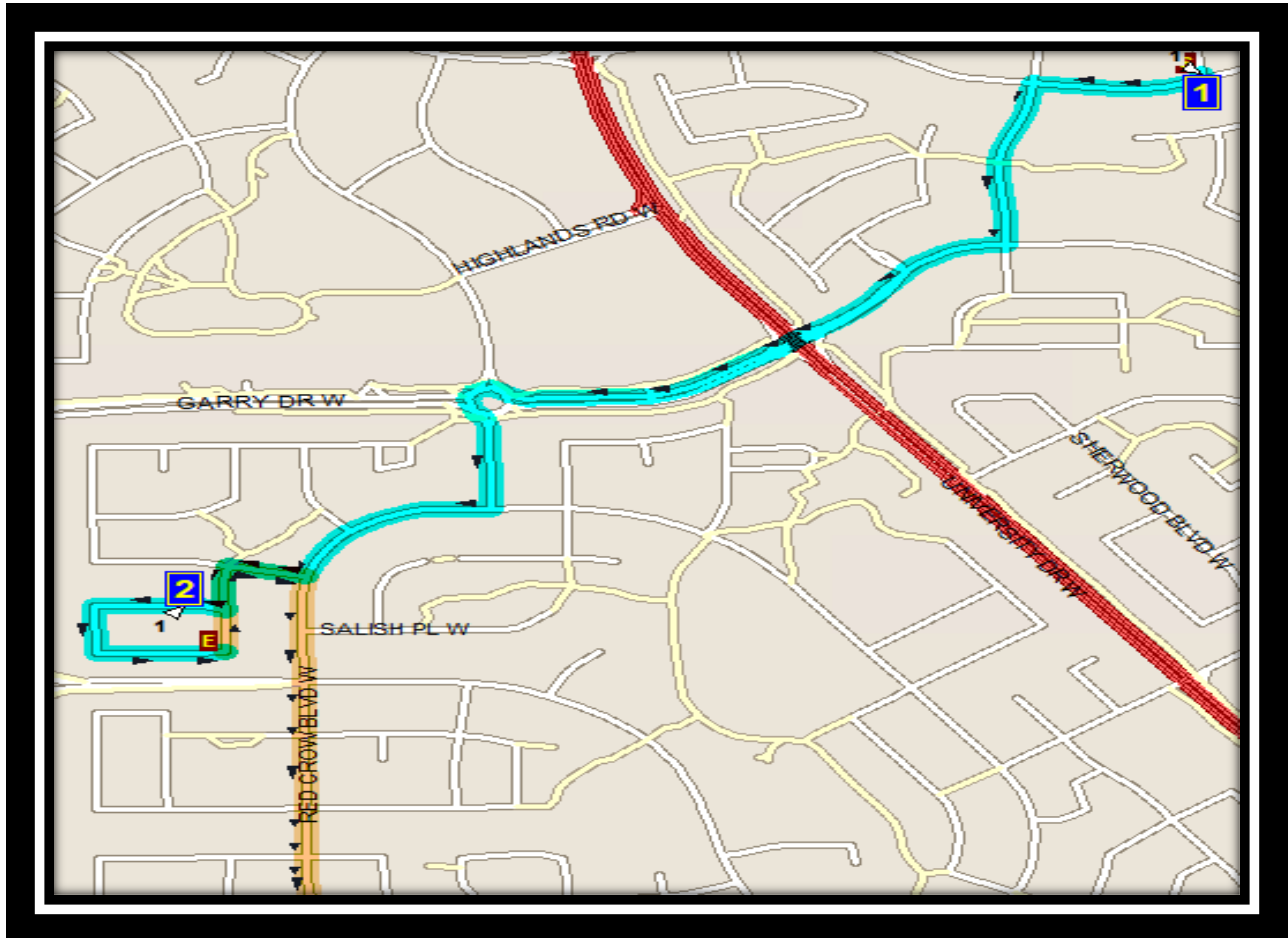

# CLN Lakie/Probe

REVISED: May 20, 2021

EFFECTIVE: May 25, 2021

**AM Route Lakie**

**G.S. Lakie – 50 Blackfoot Blvd W – (403) 327-3465**

**Dr. Probe – 120 Rocky Mountain Blvd W – (403) 381-3103**

Please arrive 5 minutes before scheduled pick up and drop off times. Times shown may vary due to weather & traffic conditions.  
Bus routes and maps are subject to change. For the most up-to-date version, visit [www.southland.ca/lethbridge](http://www.southland.ca/lethbridge).

# CLN Lakie/Probe

REVISED: May 20, 2021

EFFECTIVE: May 25, 2021

**AM Route Probe (PM Runs in Reverse Direction)**

**G.S. Lakie – 50 Blackfoot Blvd W – (403) 327-3465**

**Dr. Probe – 120 Rocky Mountain Blvd W – (403) 381-3103**

Please arrive 5 minutes before scheduled pick up and drop off times. Times shown may vary due to weather & traffic conditions.  
Bus routes and maps are subject to change. For the most up-to-date version, visit [www.southland.ca/lethbridge](http://www.southland.ca/lethbridge).

Route: CLN Lakie/Probe FD

Start Time:11:55 am

Route Days:F

- (1) 11:55 am PROBE
- (2) 11:57 am 104 TEMPLE BLVD W
- (1) 12:20 pm GS LAKIE MS
- (2) 12:22 pm 606 Squamish Lane W
- (3) 12:27 pm 67 Edgewood Blvd
- (4) 12:31 pm 14 HERITAGE LANE W