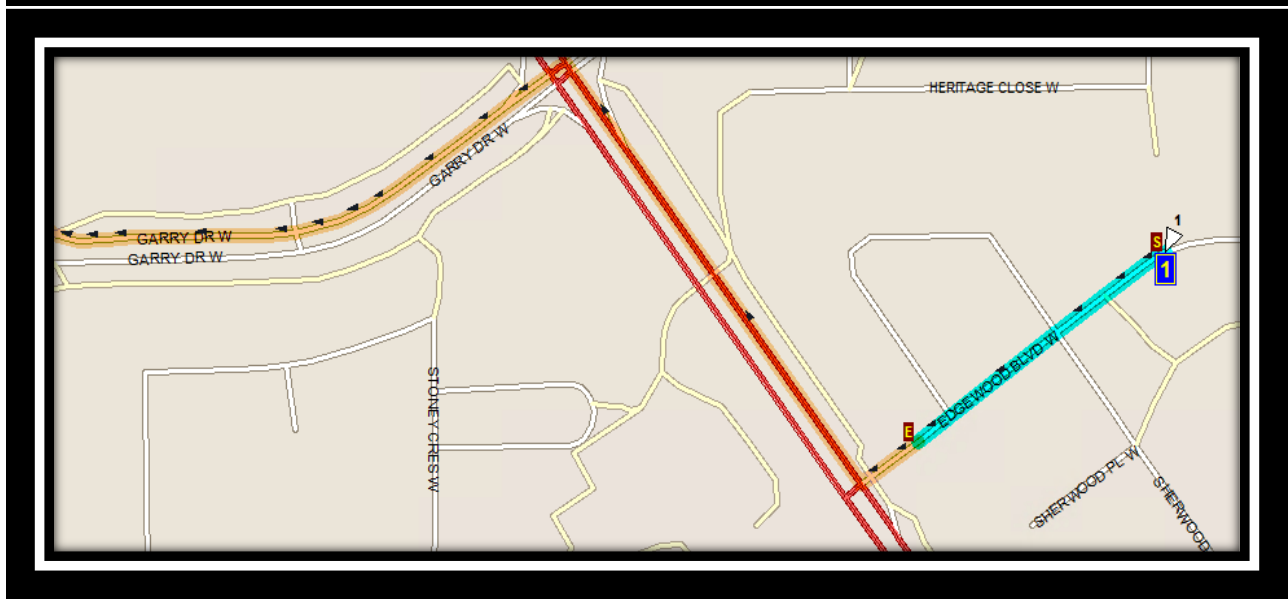

# CLN Lakie/Probe

REVISED: May 20, 2021

EFFECTIVE: May 25, 2021

**AM Route Lakie**

**G.S. Lakie – 50 Blackfoot Blvd W – (403) 327-3465**

**Dr. Probe – 120 Rocky Mountain Blvd W – (403) 381-3103**

Please arrive 5 minutes before scheduled pick up and drop off times. Times shown may vary due to weather & traffic conditions.  
Bus routes and maps are subject to change. For the most up-to-date version, visit [www.southland.ca/lethbridge](http://www.southland.ca/lethbridge).

# CLN Lakie/Probe

REVISED: May 20, 2021

EFFECTIVE: May 25, 2021

**AM Route Probe (PM Runs in Reverse Direction)**

**G.S. Lakie – 50 Blackfoot Blvd W – (403) 327-3465**

**Dr. Probe – 120 Rocky Mountain Blvd W – (403) 381-3103**

# CLN Lakie/Probe

REVISED: May 20, 2021

EFFECTIVE: May 25, 2021

**PM Route GS Lakie**

**G.S. Lakie – 50 Blackfoot Blvd W – (403) 327-3465**

**Dr. Probe – 120 Rocky Mountain Blvd W – (403) 381-3103**

Please arrive 5 minutes before scheduled pick up and drop off times. Times shown may vary due to weather & traffic conditions.  
Bus routes and maps are subject to change. For the most up-to-date version, visit [www.southland.ca/lethbridge](http://www.southland.ca/lethbridge).