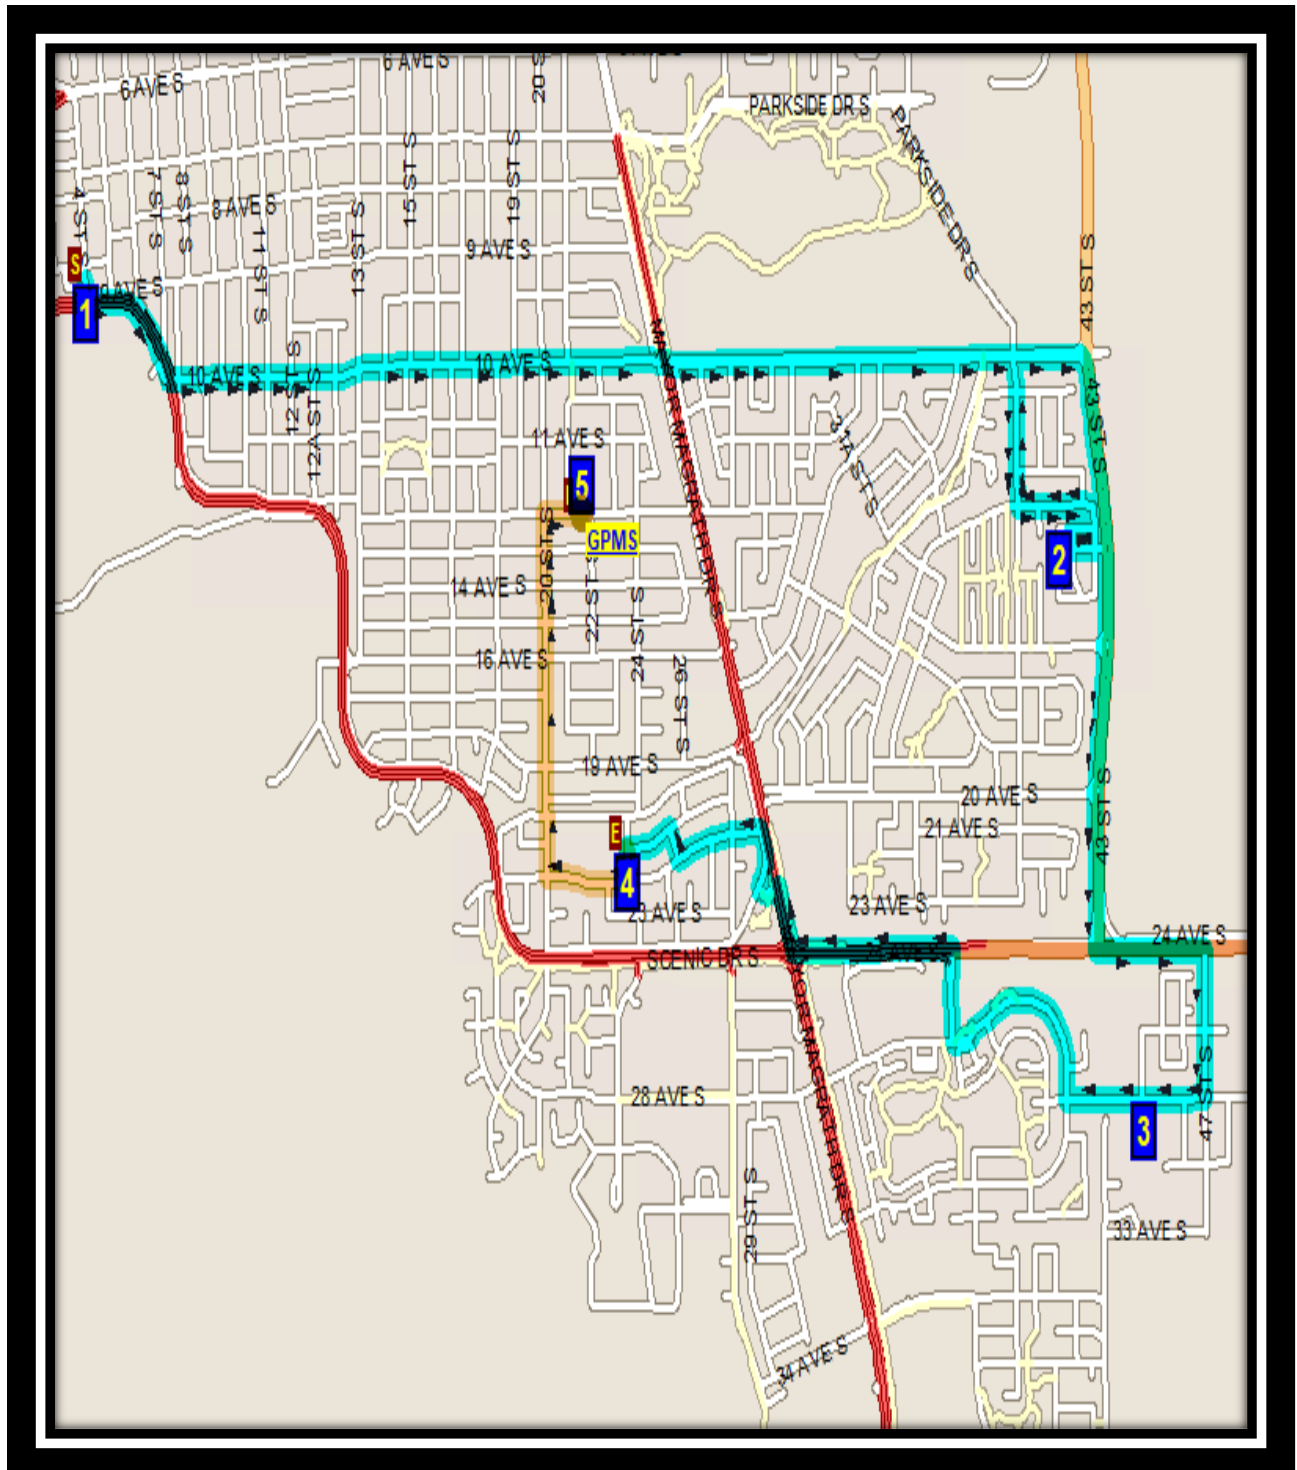

# CLN Paterson

REVISED: May 18, 2021

EFFECTIVE: May 25, 2021

**AM Route**

**Gilbert Paterson – 2109 12 Ave S – (403) 329-0125**

Please arrive 5 minutes before scheduled pick up and drop off times. Times shown may vary due to weather & traffic conditions.  
Bus routes and maps are subject to change. For the most up-to-date version, visit [www.southland.ca/lethbridge](http://www.southland.ca/lethbridge).

# CLN Paterson

REVISED: May 18, 2021

EFFECTIVE: May 25, 2021

**PM Route**

Route:CLNGPS W CLN Paterson WD Start Time:2:00 pm  
End Time:2:34 pm

Route Days:W

- (1) 2:00 pm PATERSON
- (2) 2:02 pm 2106 24 ST S
- (3) 2:08 pm 4403 FAIRMONT GATE S
- (4) 2:13 pm Unit 102, 1410 43 St S  
Wheelchair
- (5) 2:28 pm 824 4 ST S  
Wheelchair

Route:CLNGPS F CLN Paterson FD Start Time:12:10 pm  
End Time:12:45 pm

Route Days:F

- (1) 12:10 pm PATERSON
- (2) 12:12 pm 2106 24 ST S
- (3) 12:18 pm 4403 FAIRMONT GATE S
- (4) 12:25 pm Unit 102, 1410 43 St S  
Wheelchair
- (5) 12:39 pm 824 4 ST S  
Wheelchair