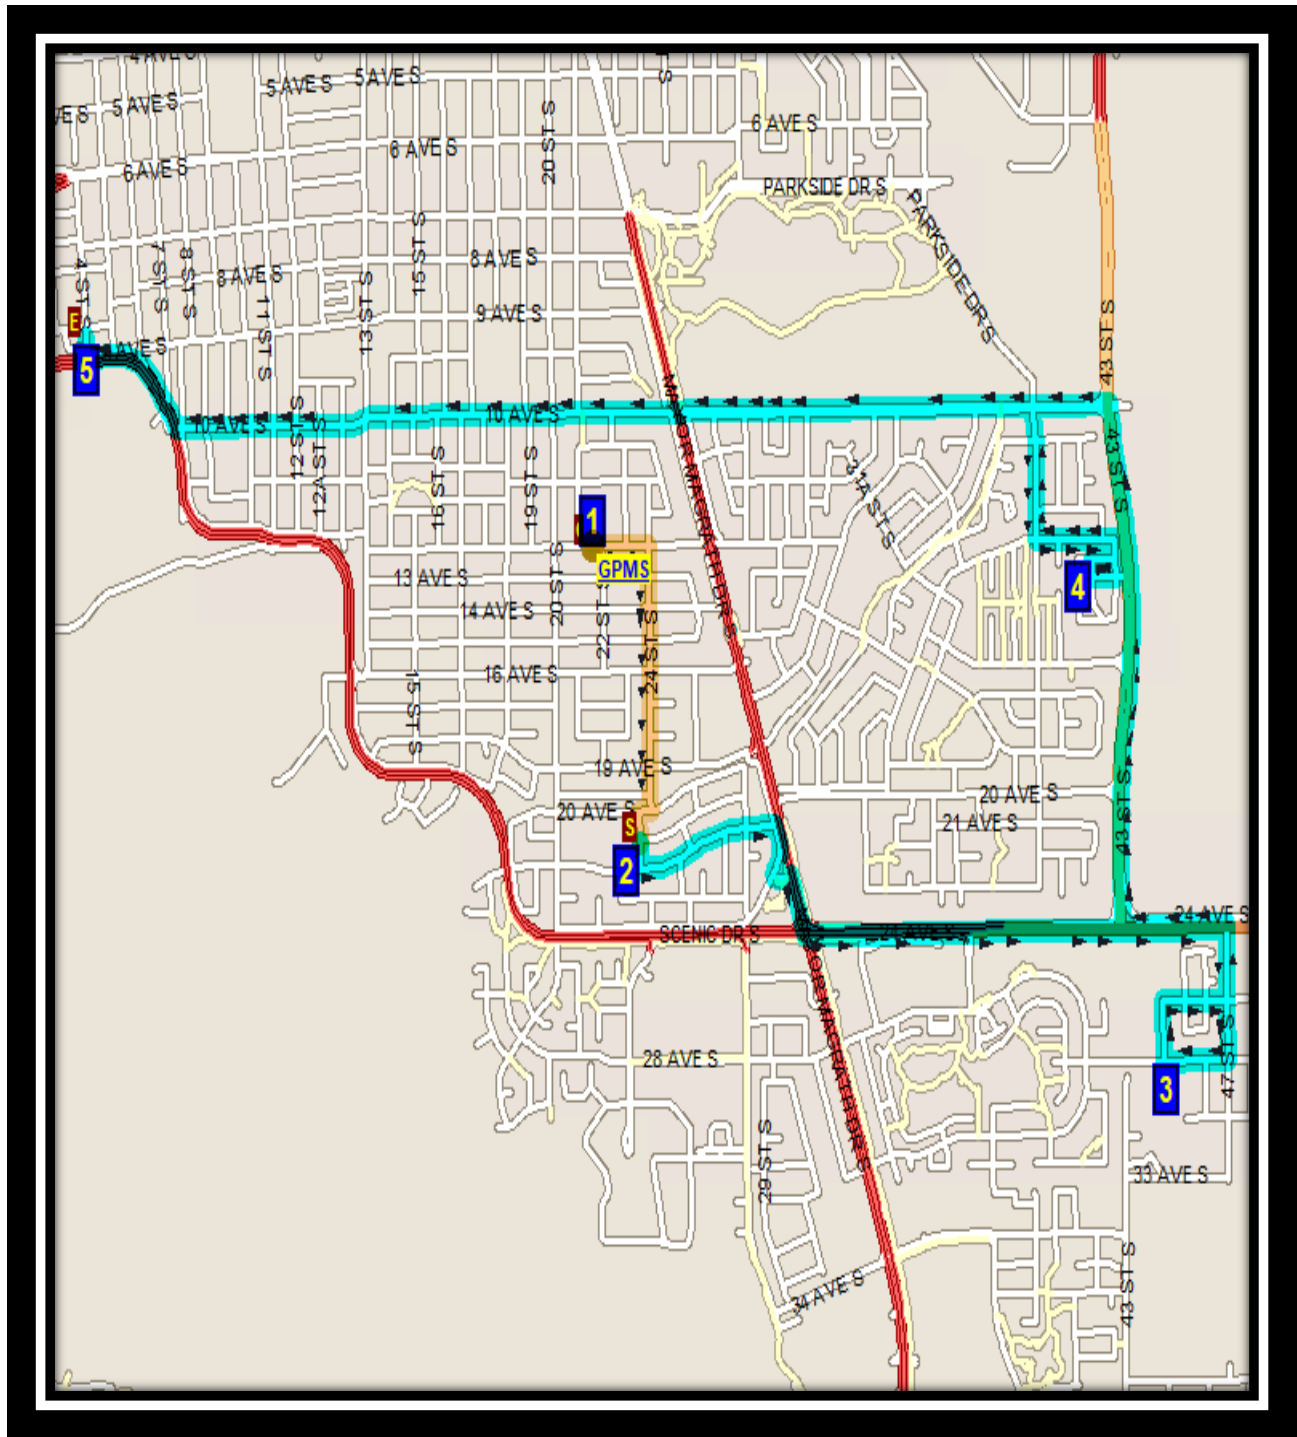

CLN Paterson

REVISED: May 18, 2021

EFFECTIVE: May 25, 2021

PM Route

Gilbert Paterson – 2109 12 Ave S – (403) 329-0125

Please arrive 5 minutes before scheduled pick up and drop off times. Times shown may vary due to weather & traffic conditions.
Bus routes and maps are subject to change. For the most up-to-date version, visit www.southland.ca/lethbridge.