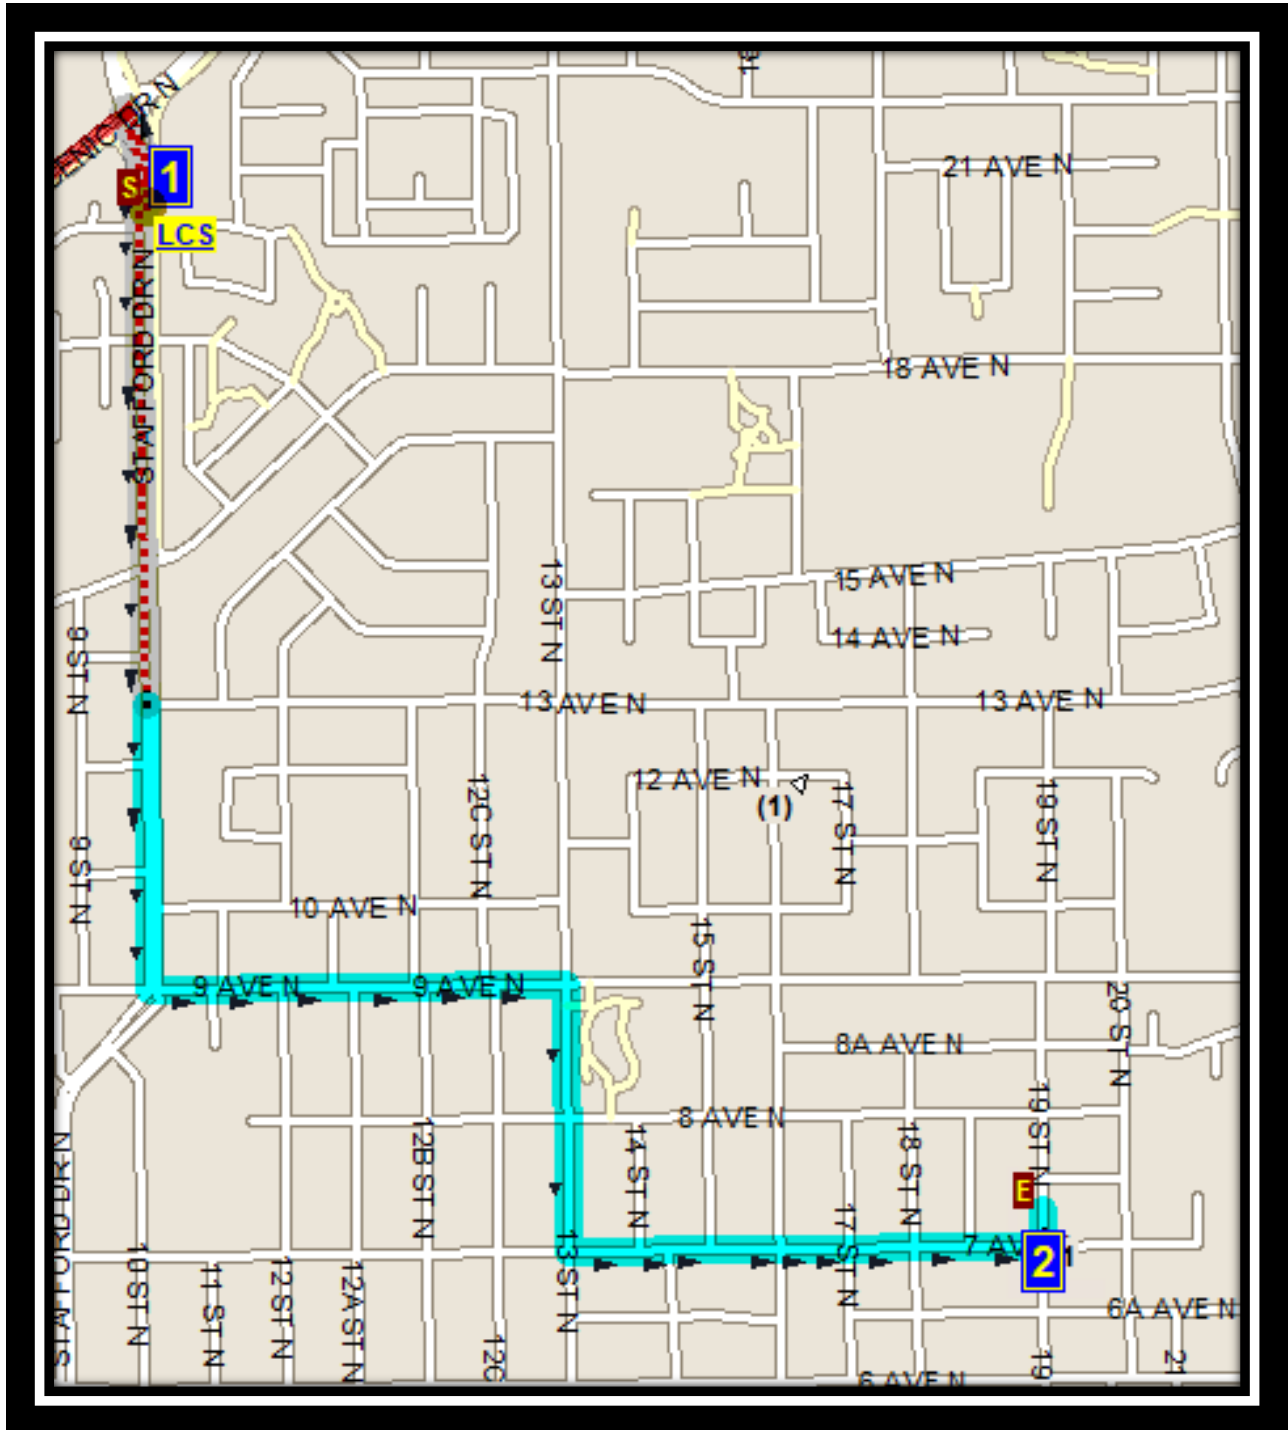

CLN Park Meadow/Lethbridge Christian

REVISED: May 25, 2021

EFFECTIVE: May 25, 2021

PM Route Friday Lethbridge Christian

Park Meadows – 50 Meadowlark Blvd N – (403) 328-9965

Lethbridge Christian – 3 St. James Blvd N – (403) 320-0677

Please arrive 5 minutes before scheduled pick up and drop off times. Times shown may vary due to weather & traffic conditions.
Bus routes and maps are subject to change. For the most up-to-date version, visit www.southland.ca/lethbridge.