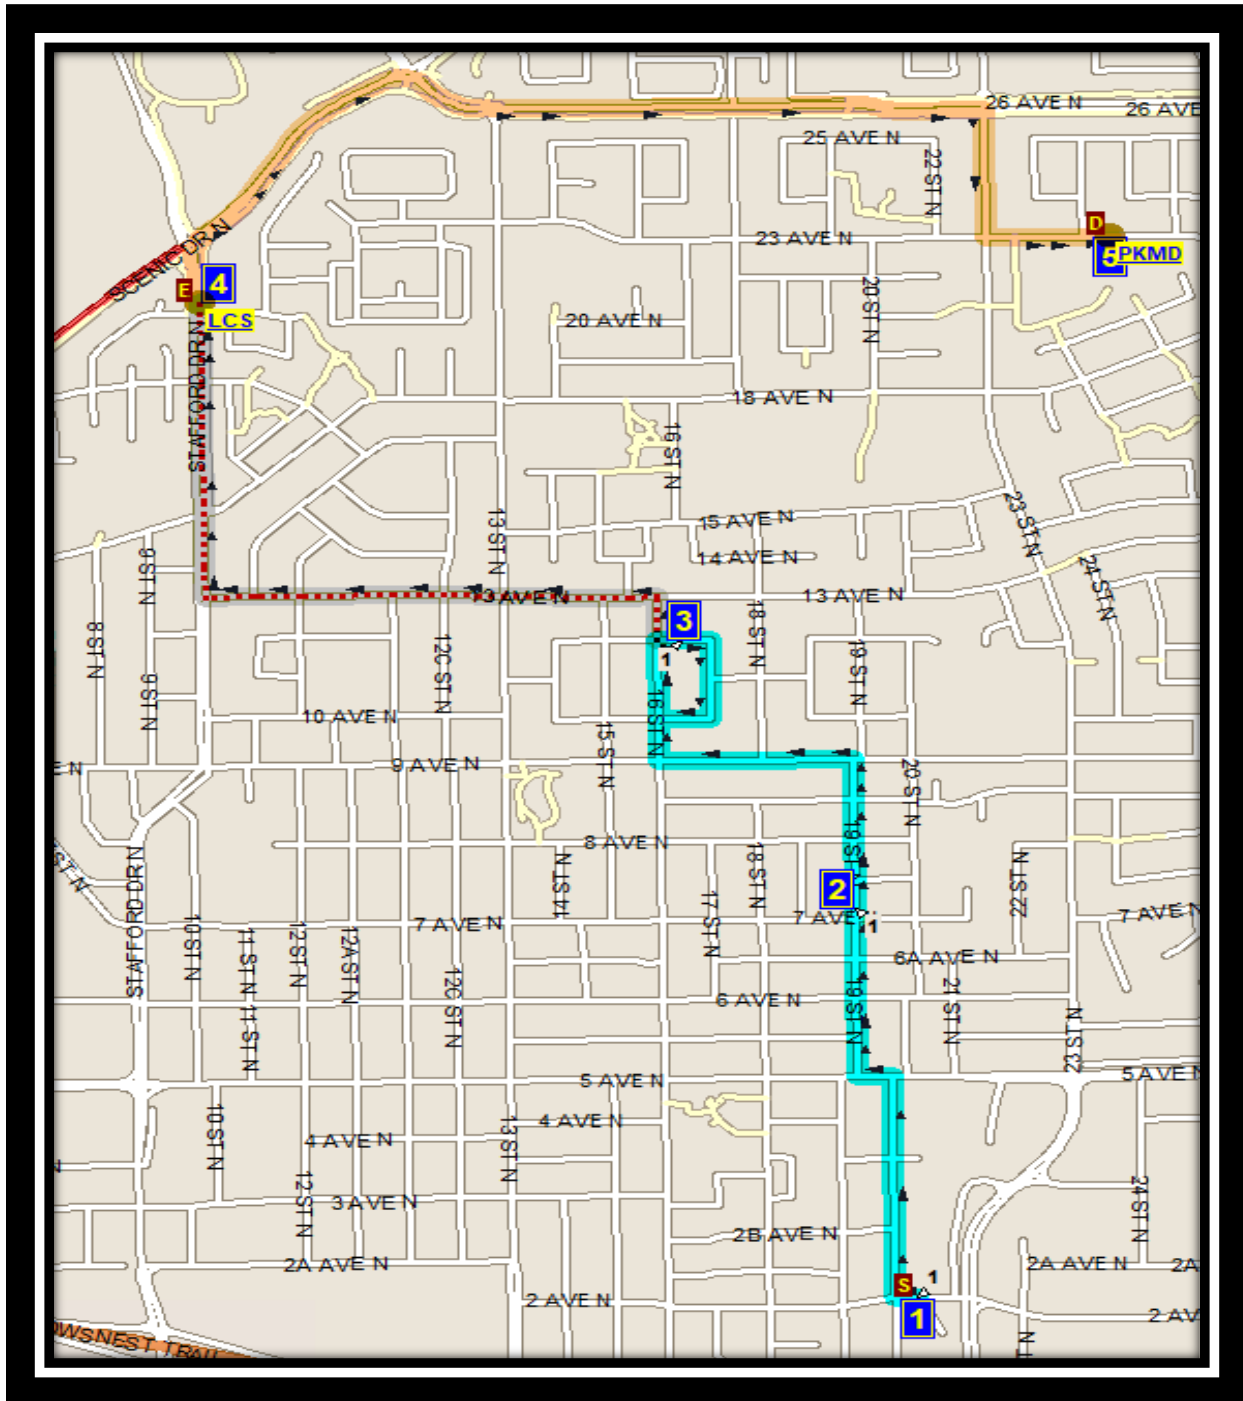

CLN Park Meadow/Lethbridge Christian

REVISED: May 25, 2021

EFFECTIVE: May 25, 2021

AM Route

Park Meadows – 50 Meadowlark Blvd N – (403) 328-9965

Lethbridge Christian – 3 St. James Blvd N – (403) 320-0677

Please arrive 5 minutes before scheduled pick up and drop off times. Times shown may vary due to weather & traffic conditions.
Bus routes and maps are subject to change. For the most up-to-date version, visit www.southland.ca/lethbridge.