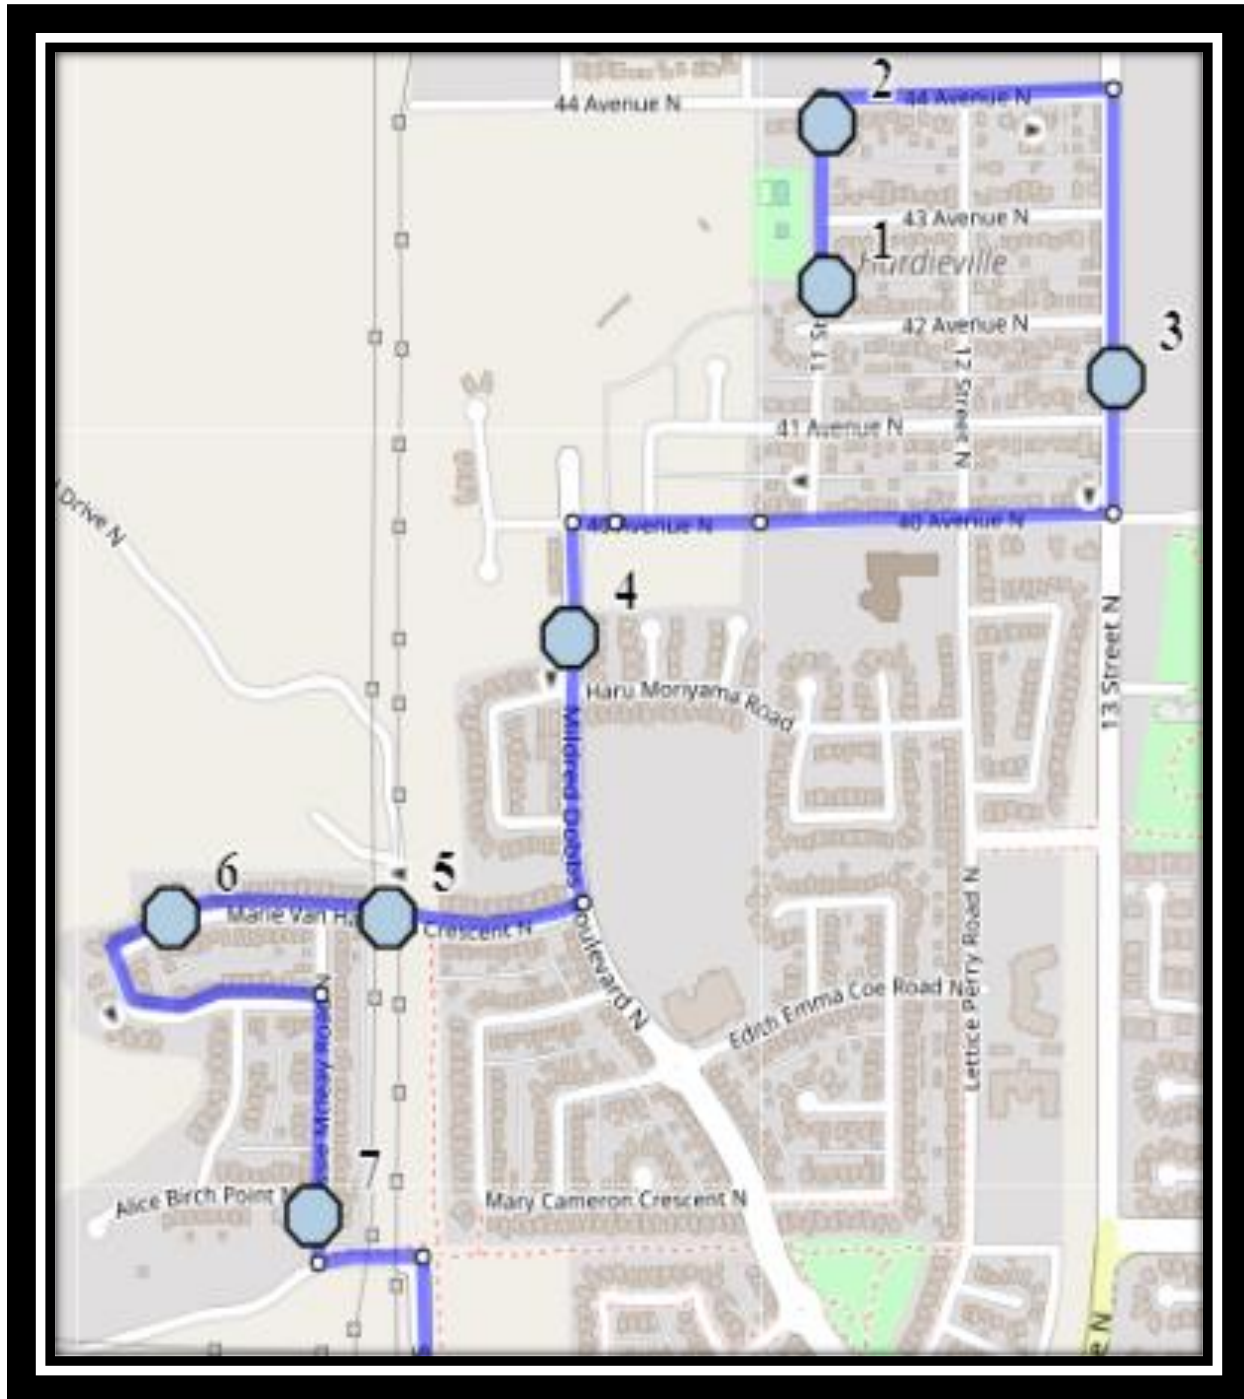

# Buchanan N1

REVISED: August 18, 2021

EFFECTIVE: August 31, 2021

**PM Route same direction as AM**

## **Senator Buchanan Elementary – 1101 7 Ave North – (403) 327-7321**

Please arrive 5 minutes before scheduled pick up and drop off times. Times shown may vary due to weather & traffic conditions.

Bus routes and maps are subject to change. For the most up-to-date version, visit [www.southland.ca/lethbridge](http://www.southland.ca/lethbridge).

# Buchanan N1

REVISED: August 18, 2021

EFFECTIVE: August 31, 2021

- #1 - 7:51 AM - 11 Street North Northbound - Alley
  - #2 - 7:52 AM - 11 Street North Northbound - Power Boxes
  - #3 - 7:54 AM - 13 Street North Southbound - Mailboxes
  - #4 - 7:56 AM - Mildred Dobbs Blvd North Southbound - Park Entrance
  - #5 - 7:58 AM - Marie Van Haarlem Crescent North Westbound - Walkway
  - #6 - 7:59 AM - Marie Van Haarlem Crescent North Westbound - Cement Island
  - #7 - 8:00 AM - Jessie Mcleay Road North Southbound - Mailboxes
  - #8 - 8:05 AM - Senator Buchanan Elementary
- 

	Friday
#1 - 3:17 PM - Senator Buchanan Elementary	11:57 AM
#2 - 3:24 PM - 11 Street North Northbound - Alley	12:06 PM
#3 - 3:25 PM - 11 Street North Northbound - Power Boxes	12:07 PM
#4 - 3:26 PM - 13 Street North Southbound - Mailboxes	12:08 PM
#5 - 3:29 PM - Mildred Dobbs Blvd North Southbound - Park Entrance	12:11 PM
#6 - 3:30 PM - Marie Van Haarlem Crescent North Westbound - Walkway	12:13 PM
#7 - 3:31 PM - Marie Van Haarlem Crescent North Westbound - Cement Island	12:14 PM
#8 - 3:33 PM - Jessie Mcleay Road North Southbound - Mailboxes	12:16 PM