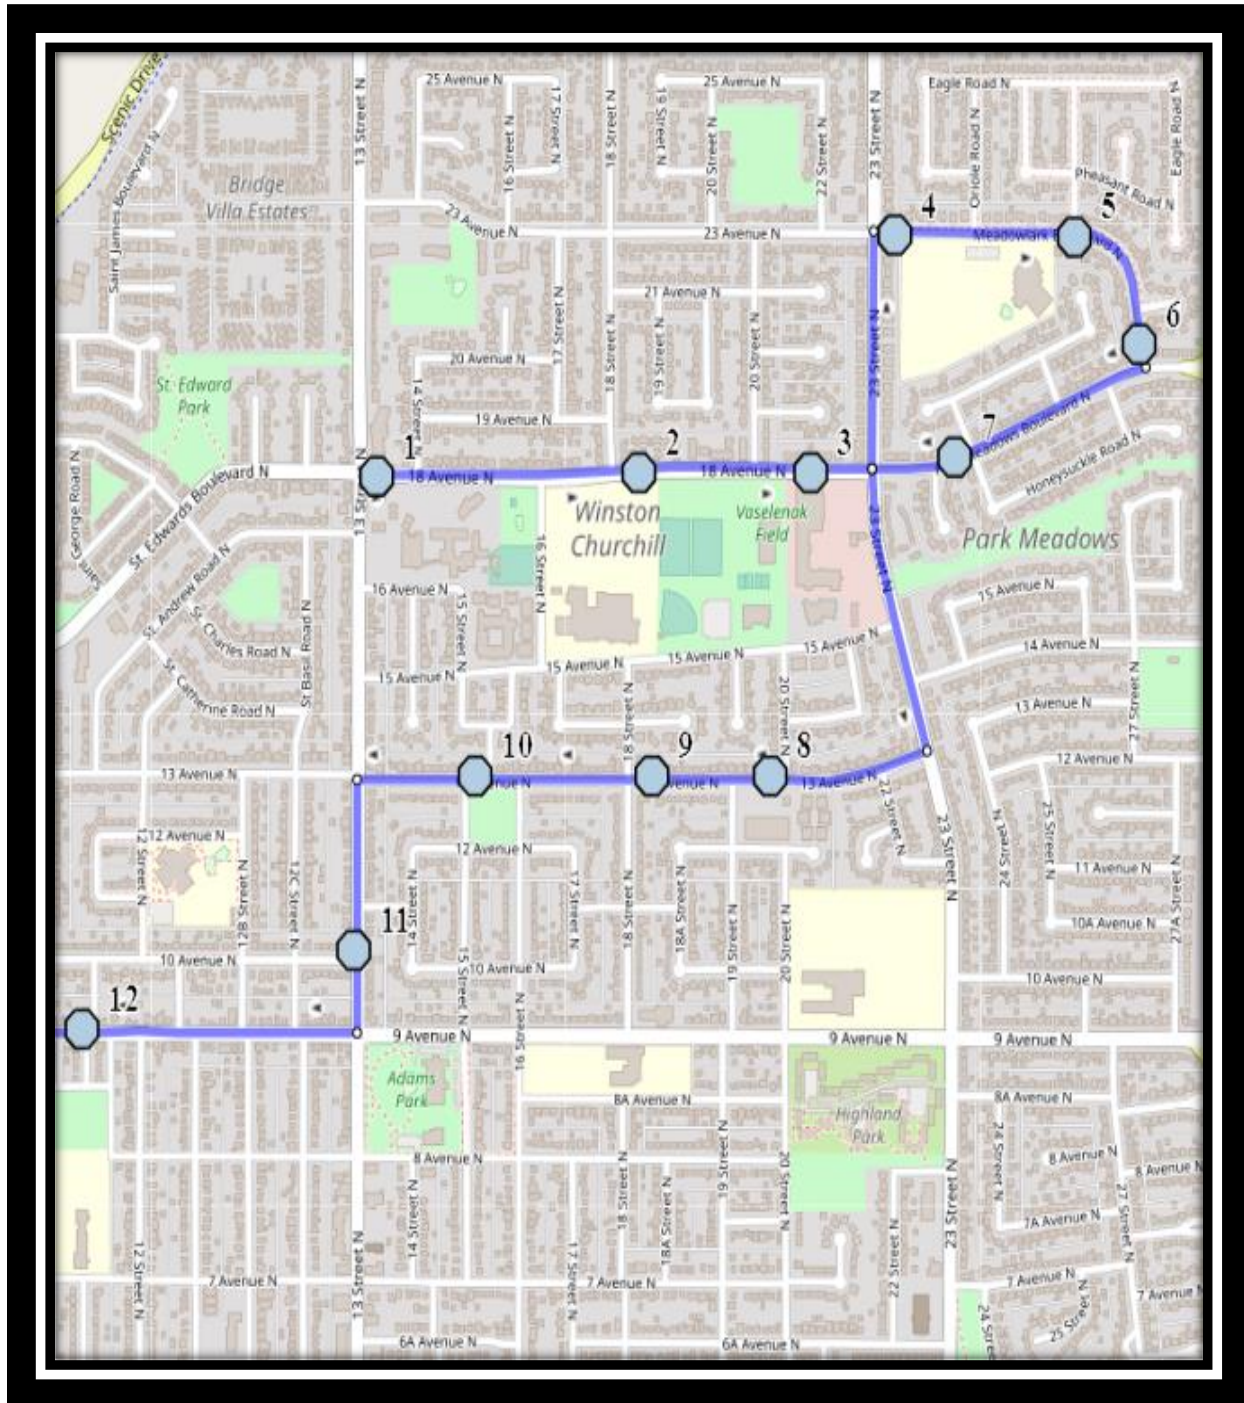

# CFM N1

REVISED: August 18, 2021

EFFECTIVE: August 31, 2021

**PM Route runs in same direction as AM**

**Catholic Central High East – 405 18 Street South – (403) 327-4596**

**St. Francis Middle School – 333 18 Street South – (403) 327-3402**

**Ecole St. Mary's – 422 20 Street South – (403) 327-3098**

Please arrive 5 minutes before scheduled pick up and drop off times. Times shown may vary due to weather & traffic conditions.  
Bus routes and maps are subject to change. For the most up-to-date version, visit [www.southland.ca/lethbridge](http://www.southland.ca/lethbridge).

# CFM N1

REVISED: August 18, 2021

EFFECTIVE: August 31, 2021

- #1 - 7:27 AM - 18 Ave North Eastbound - LPT Stop #11080
- #2 - 7:29 AM - 18 Ave North Eastbound - LPT Stop #11064
- #3 - 7:30 AM - 18 Ave North Eastbound - LPT Stop #11066
- #4 - 7:32 AM - Meadowlark Blvd North Eastbound - LPT Stop #11209
- #5 - 7:33 AM - Meadowlark Blvd North Eastbound - LPT Stop #11159
- #6 - 7:35 AM - Meadowlark Blvd North Southbound - LPT Stop #11252
- #7 - 7:36 AM - Park Meadows Blvd North Westbound - Lamp Post
- #8 - 7:38 AM - 13 Ave North Westbound - LPT Stop #11071
- #9 - 7:39 AM - 13 Ave North Westbound - LPT Stop #11223
- #10 - 7:40 AM - 13 Ave North Westbound - LPT Stop #11202
- #11 - 7:42 AM - 13 Street North Southbound - LPT Stop #11134
- #12 - 7:44 AM - 9 Ave North Westbound - LPT Stop #11098
- #13 - 7:50 AM - Catholic Central High School East Campus
- #14 - 7:50 AM - Ecole St. Marys
- #15 - 7:50 AM - St. Francis Junior High

Please arrive 5 minutes before scheduled pick up and drop off times. Times shown may vary due to weather & traffic conditions.  
Bus routes and maps are subject to change. For the most up-to-date version, visit [www.southland.ca/lethbridge](http://www.southland.ca/lethbridge).