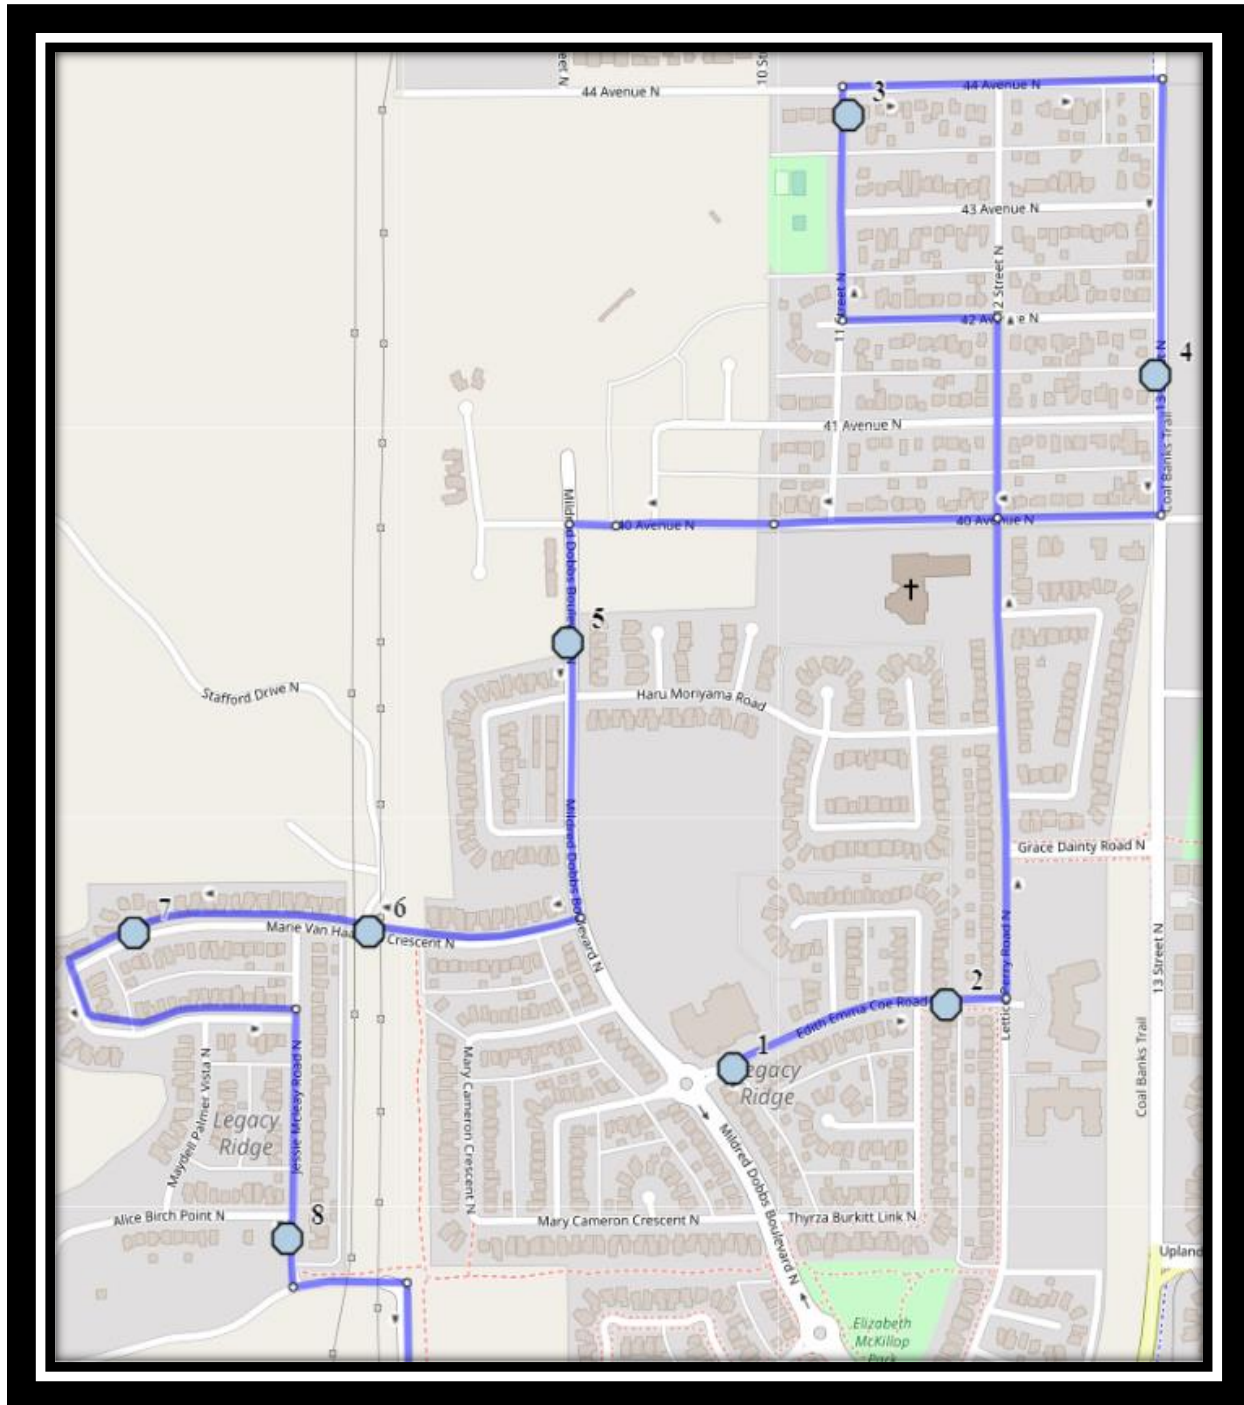

CFM N3

REVISED: August 18, 2021

EFFECTIVE: August 31, 2021

PM Route same direction as AM

Catholic Central High East – 405 18 Street South – (403) 327-4596

St. Francis Middle School – 333 18 Street South – (403) 327-3402

Ecole St. Mary's – 422 20 Street South – (403) 327-3098

Please arrive 5 minutes before scheduled pick up and drop off times. Times shown may vary due to weather & traffic conditions.
Bus routes and maps are subject to change. For the most up-to-date version, visit www.southland.ca/lethbridge.

CFM N3

REVISED: August 18, 2021

EFFECTIVE: August 31, 2021

- #1 - 7:24 AM - Edith Emma Coe Road North Eastbound - Mailboxes
- #2 - 7:27 AM - Edith Emma Coe Road North - Empty LPT Stop
- #3 - 7:30 AM - 11 Street North Northbound - Power Boxes
- #4 - 7:32 AM - 13 Street North Southbound - Mailboxes
- #5 - 7:35 AM - Mildred Dobbs Blvd North Southbound - Park Entrance
- #6 - 7:38 AM - Marie Van Haarlem Crescent North Westbound - Walkway
- #7 - 7:40 AM - Marie Van Haarlem Crescent North Westbound - Cement Island
- #8 - 7:42 AM - Jessie Mcleay Road North Southbound - Mailboxes
- #9 - 7:50 AM - Catholic Central High School East Campus
- #10 - 7:50 AM - Ecole St. Marys
- #11 - 7:50 AM - St. Francis Junior High