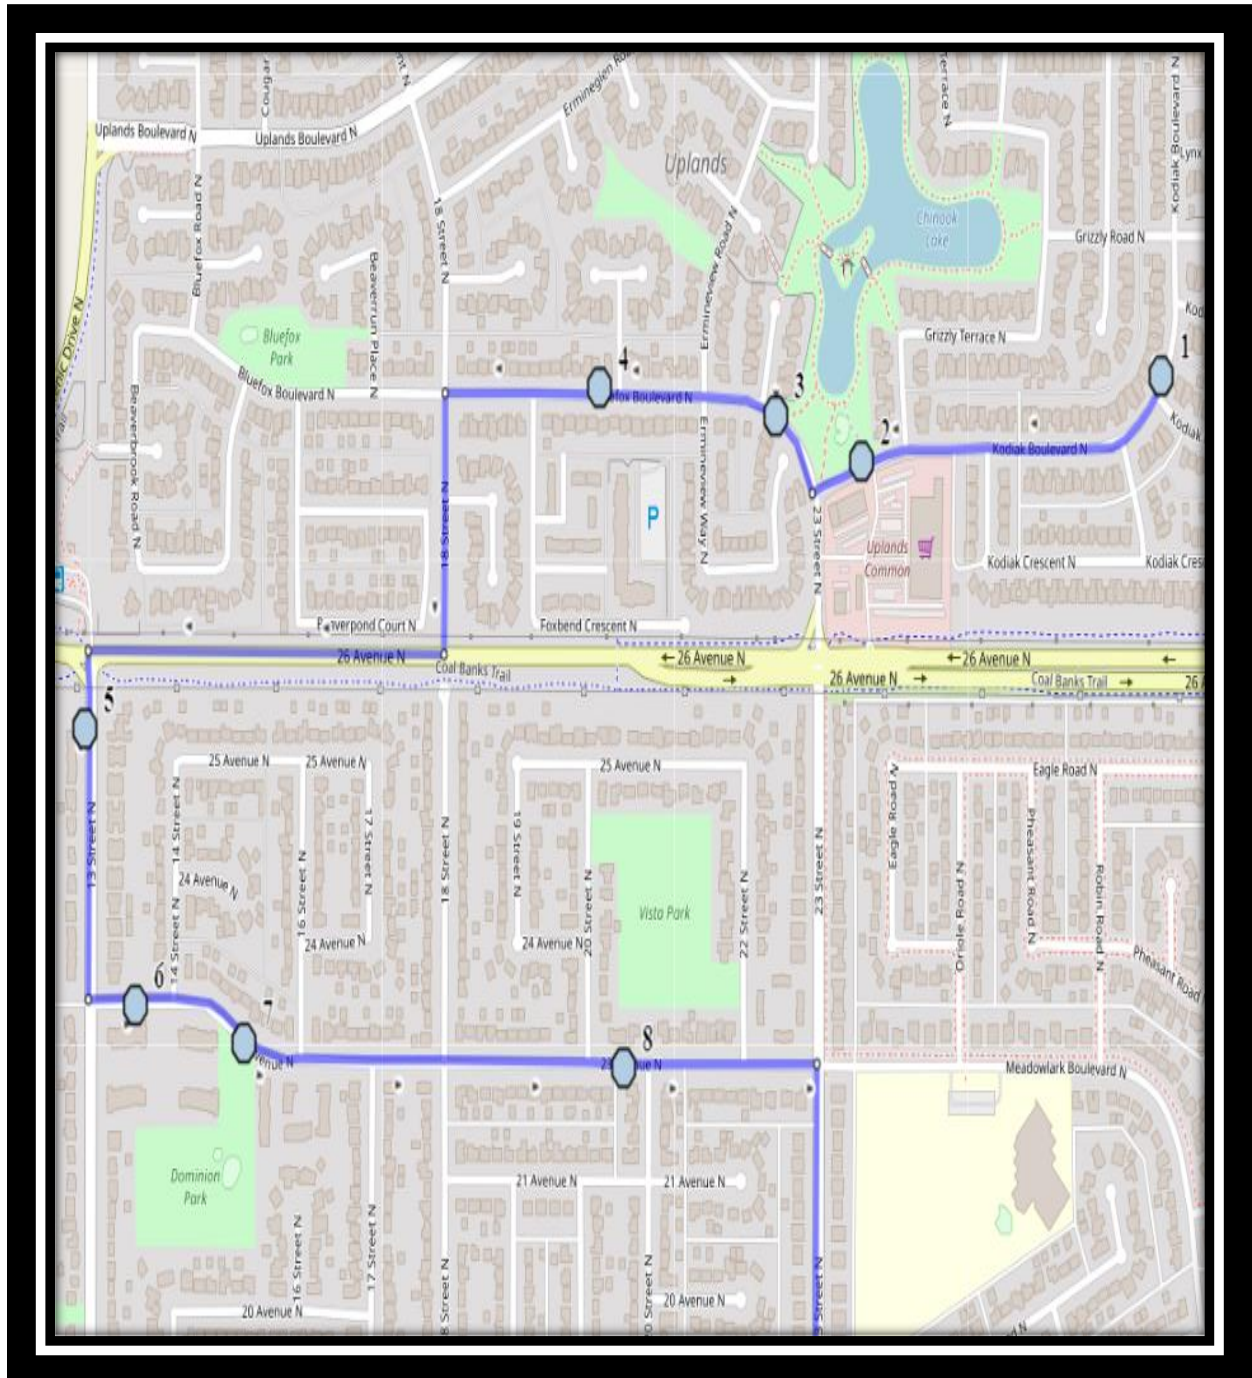

CFM N4

REVISED: August 18, 2021

EFFECTIVE: August 31, 2021

PM Route same direction as AM

Catholic Central High East – 405 18 Street South – (403) 327-4596

St. Francis Middle School – 333 18 Street South – (403) 327-3402

Ecole St. Mary's – 422 20 Street South – (403) 327-3098

Please arrive 5 minutes before scheduled pick up and drop off times. Times shown may vary due to weather & traffic conditions.
Bus routes and maps are subject to change. For the most up-to-date version, visit www.southland.ca/lethbridge.