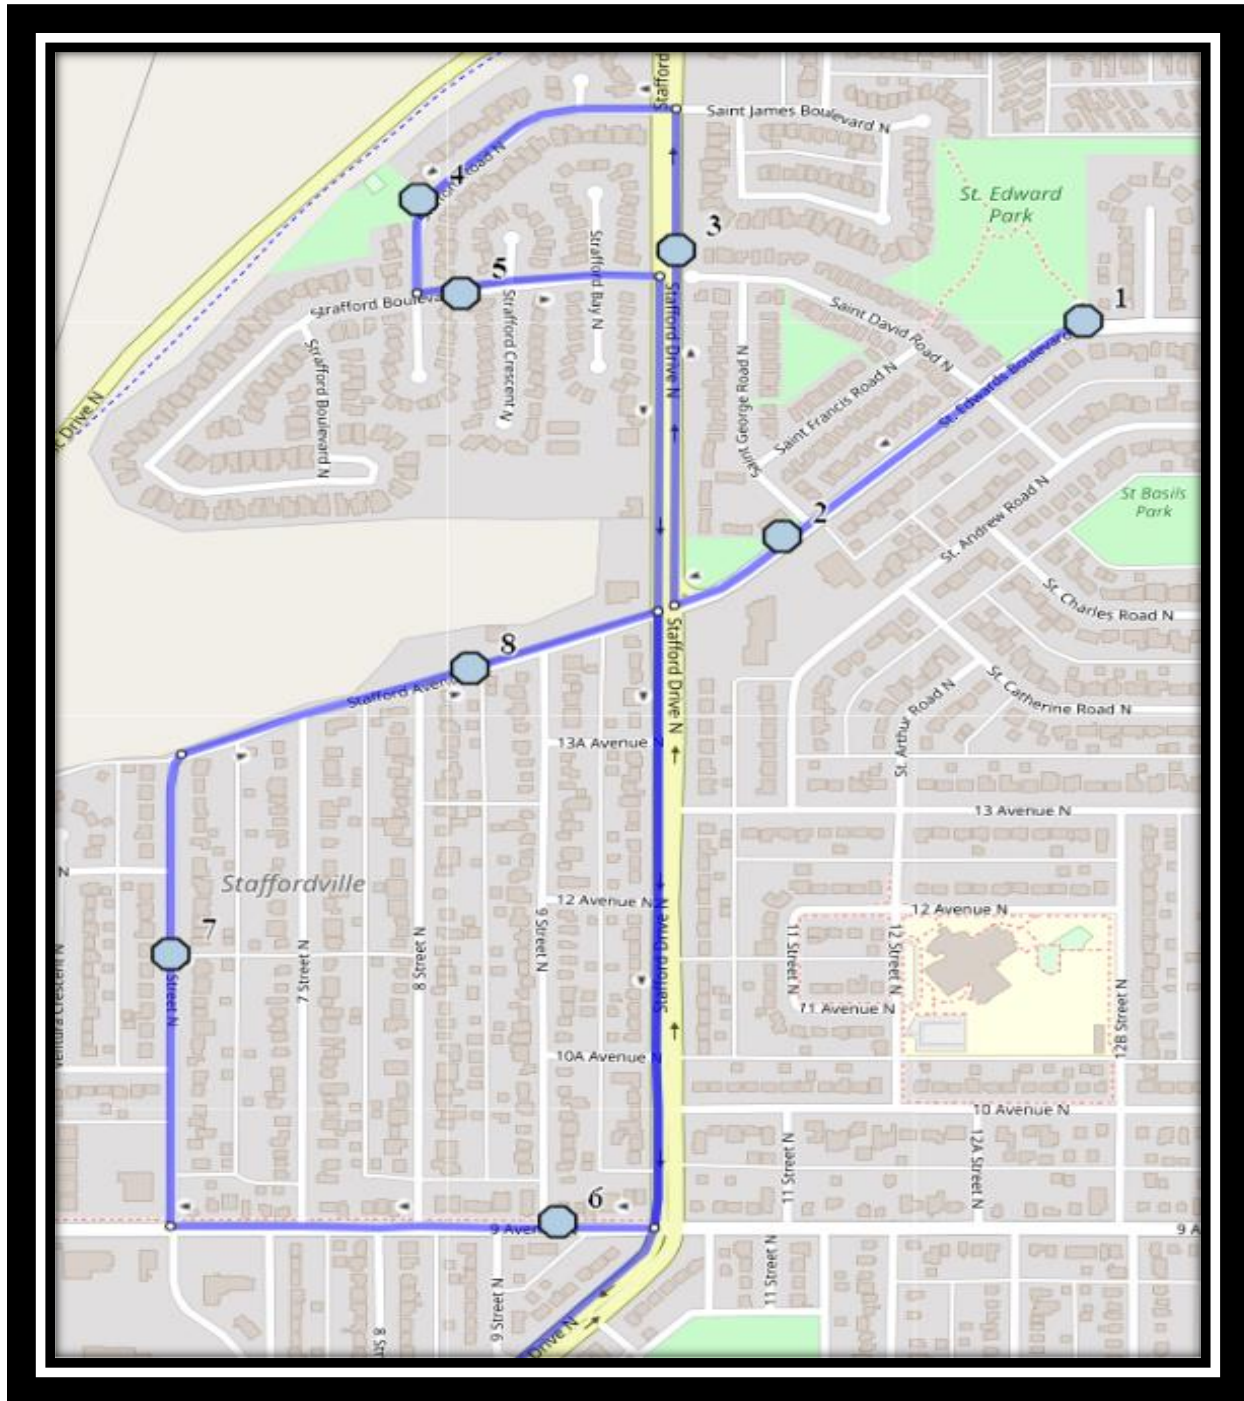

CFM N6

REVISED: August 18, 2021

EFFECTIVE: August 31, 2021

PM Route same direction as AM

- **Catholic Central High East – 405 18 Street South – (403) 327-4596**
- **St. Francis Middle School – 333 18 Street South – (403) 327-3402**
- **Ecole St. Mary's – 422 20 Street South – (403) 327-3098**

Please arrive 5 minutes before scheduled pick up and drop off times. Times shown may vary due to weather & traffic conditions. Bus routes and maps are subject to change. For the most up-to-date version, visit www.southland.ca/lethbridge.