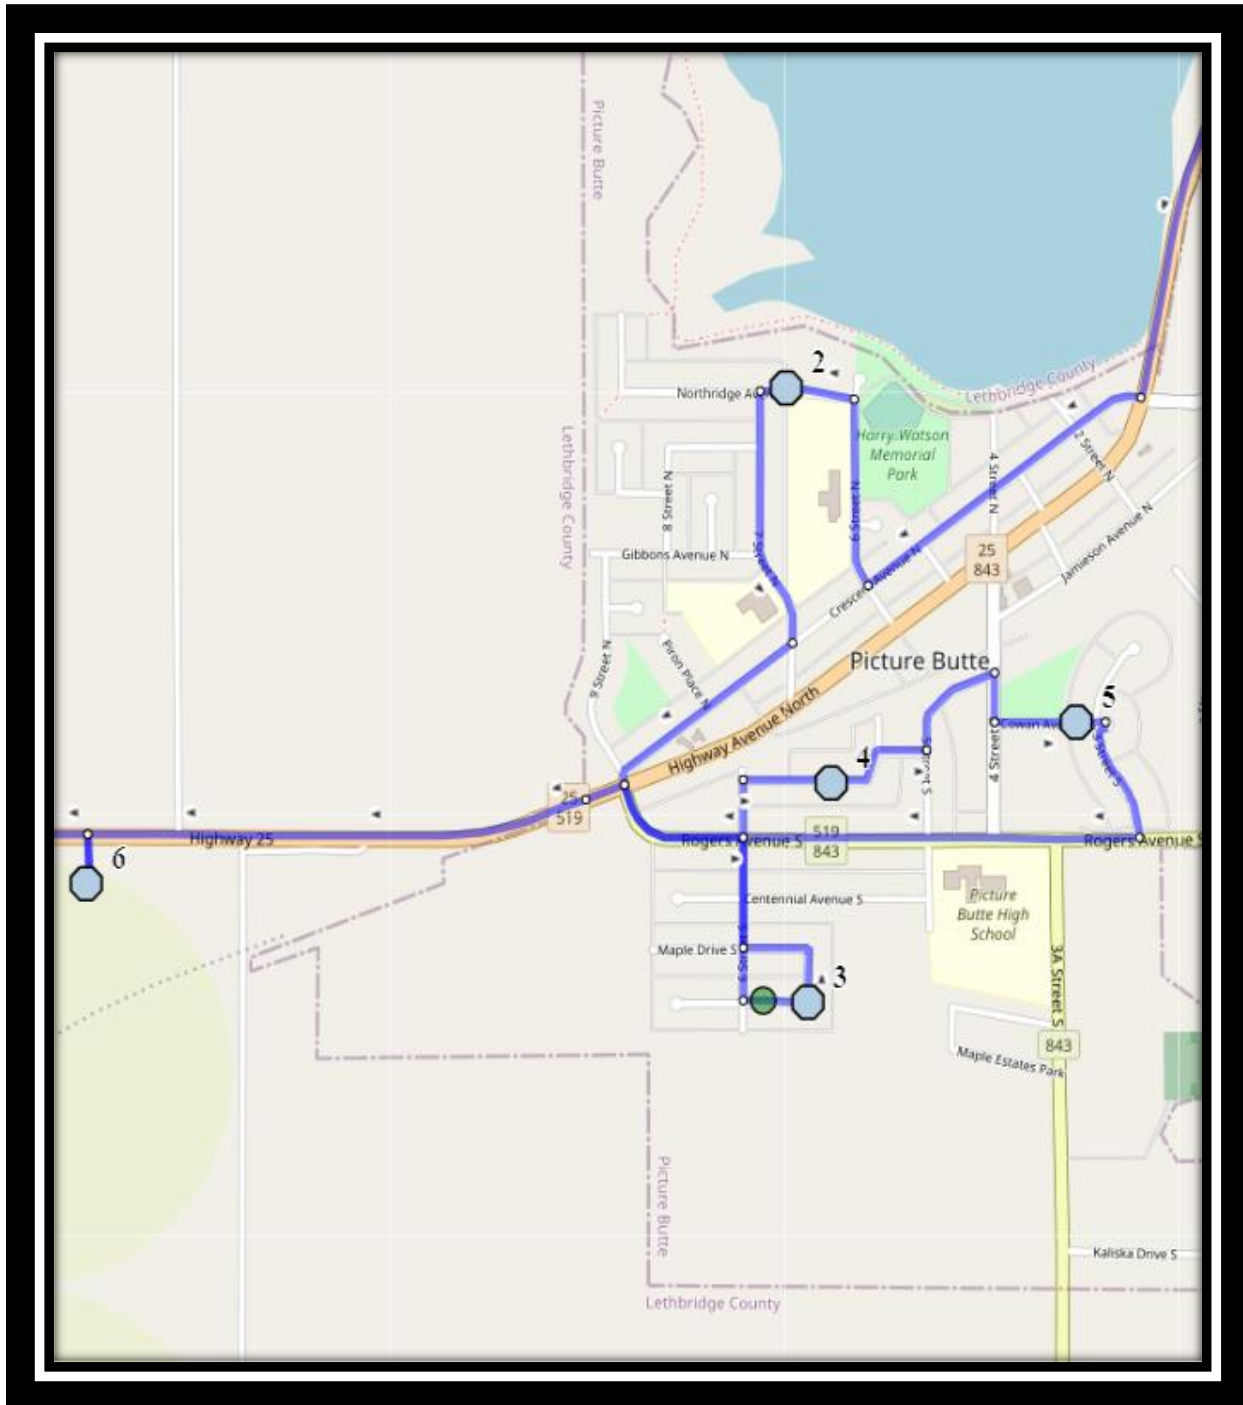

CFM Picture Butte

REVISED: August 18, 2021

EFFECTIVE: August 31, 2021

PM Route in REVERSE direction of AM

- Catholic Central High East – 405 18 Street South – (403) 327-4596**
- St. Francis Middle School – 333 18 Street South – (403) 327-3402**
- Ecole St. Mary’s – 422 20 Street South – (403) 327-3098**

Please arrive 5 minutes before scheduled pick up and drop off times. Times shown may vary due to weather & traffic conditions.
Bus routes and maps are subject to change. For the most up-to-date version, visit www.southland.ca/lethbridge.

CFM Picture Butte

REVISED: August 18, 2021

EFFECTIVE: August 31, 2021

#1 - 6:47 AM - Range Road 203 - #115006

#2 - 6:59 AM - Northridge Ave Westbound - Alley

#3 - 7:03 AM - Maple Crescent South Northbound

#4 - 7:05 AM - Watson Ave South Eastbound - Fire Hydrant

#5 - 7:07 AM - Cowan Ave South Eastbound

#6 - 7:11 AM - Highway 25 - #213048

#7 - 7:15 AM - Range Road 220

#8 - 7:22 AM - Range Road 215 - 105070

#9 - 7:27 AM - Mckechney Ave Southeast Eastbound

#10 - 7:29 AM - Range Road 215a - 100050