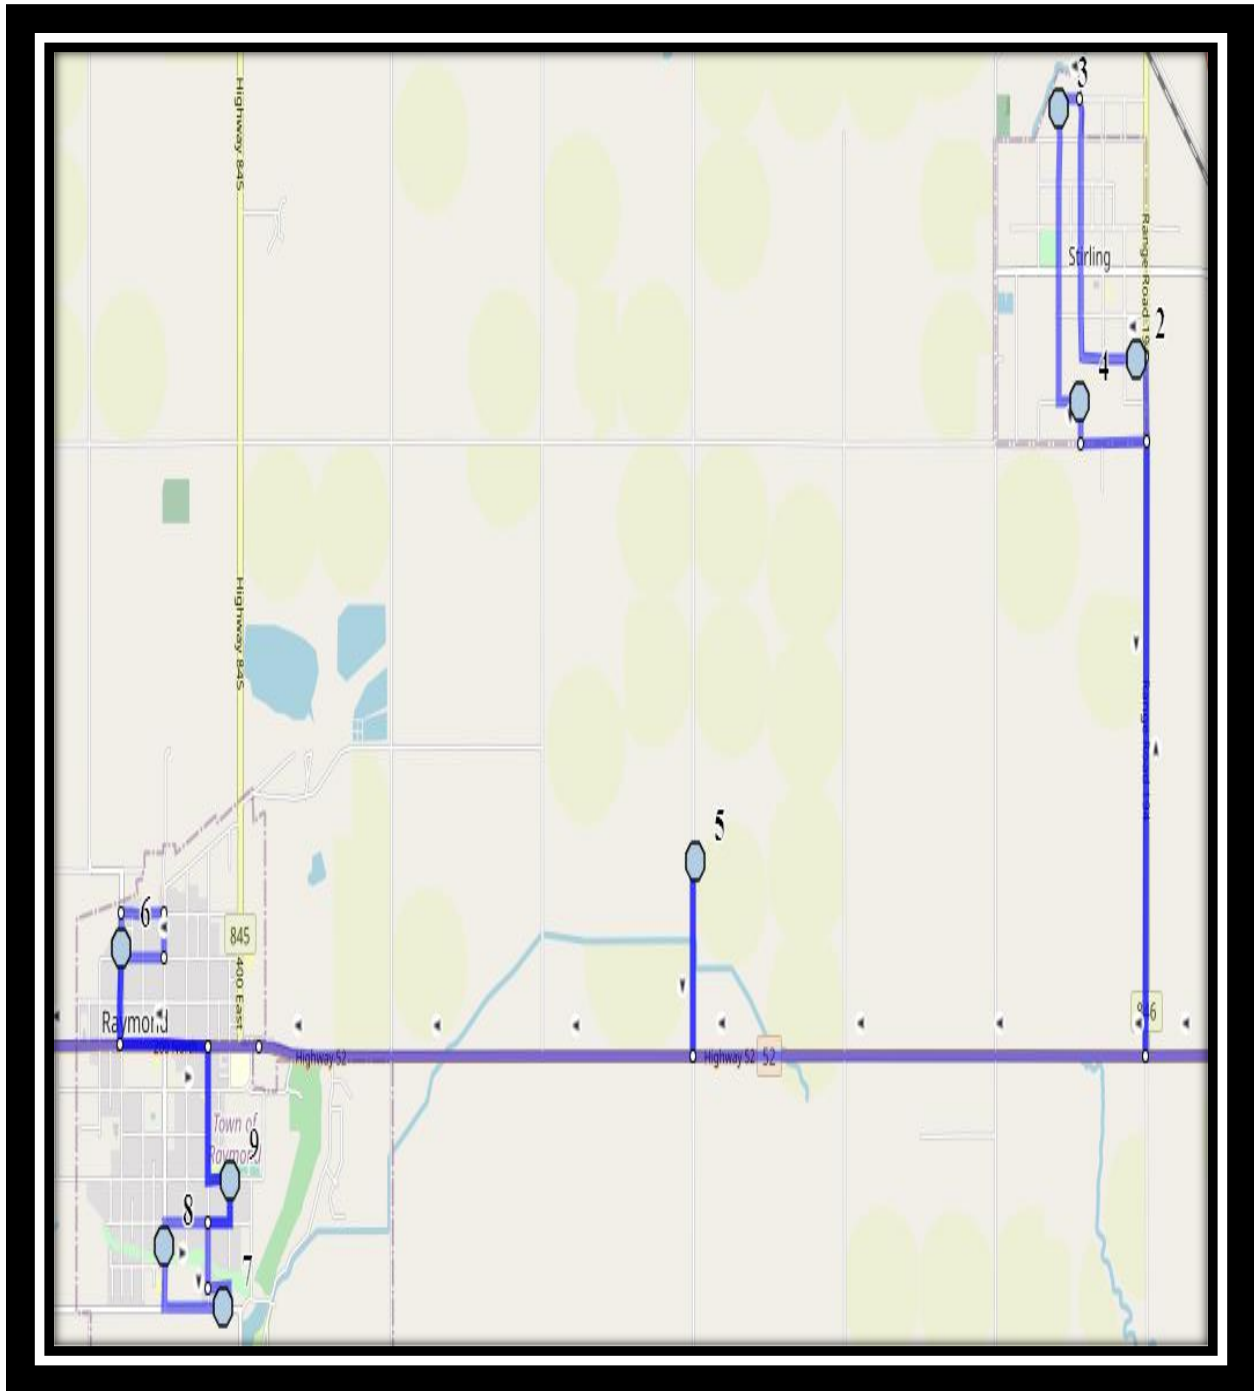

CFM Raymond/Stirling

REVISED: August 18, 2021

EFFECTIVE: August 31, 2021

PM Route runs REVERSE of AM

Catholic Central High East – 405 18 Street South – (403) 327-4596

St. Francis Middle School – 333 18 Street South – (403) 327-3402

Ecole St. Mary's – 422 20 Street South – (403) 327-3098

Please arrive 5 minutes before scheduled pick up and drop off times. Times shown may vary due to weather & traffic conditions.
Bus routes and maps are subject to change. For the most up-to-date version, visit www.southland.ca/lethbridge.

CFM Raymond/Stirling

REVISED: August 18, 2021

EFFECTIVE: August 31, 2021

#1 - 6:15 AM - 6 Ave South

#2 - 6:22 AM - 5 Street South - Horseshoe Driveway

#3 - 6:28 AM - 4 Street South

#4 - 6:39 AM - Range Road 201 - #62051

#5 - 6:48 AM - 300 East Street South

#6 - 6:52 AM - 400 South Ave East

#7 - 6:55 AM - Broadway South

#8 - 7:04 AM - 200 West Street North

#9 - 7:16 AM - Range Road 212 - #62047

#10 - 7:25 AM - Township Road 62 - Range Road 221