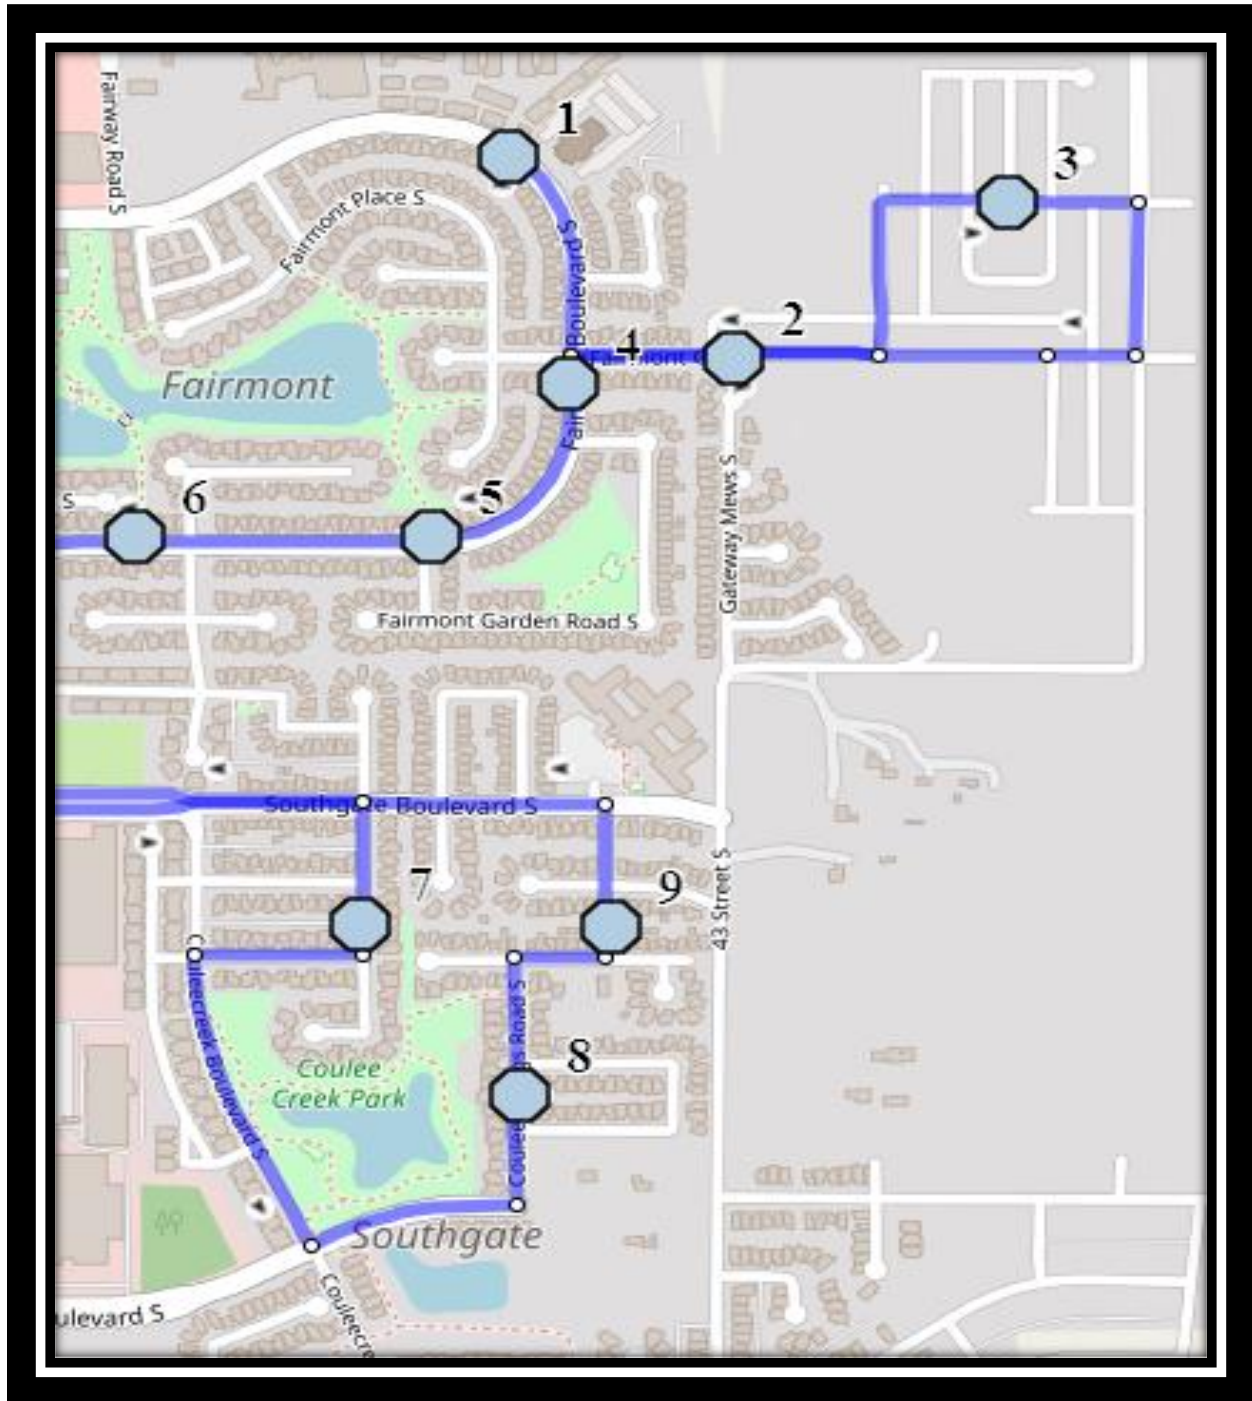

CFM S2

REVISED: August 18, 2021

EFFECTIVE: August 31, 2021

PM Route same as AM

Catholic Central High East – 405 18 Street South – (403) 327-4596

St. Francis Middle School – 333 18 Street South – (403) 327-3402

Ecole St. Mary's – 422 20 Street South – (403) 327-3098

Please arrive 5 minutes before scheduled pick up and drop off times. Times shown may vary due to weather & traffic conditions.
Bus routes and maps are subject to change. For the most up-to-date version, visit www.southland.ca/lethbridge.