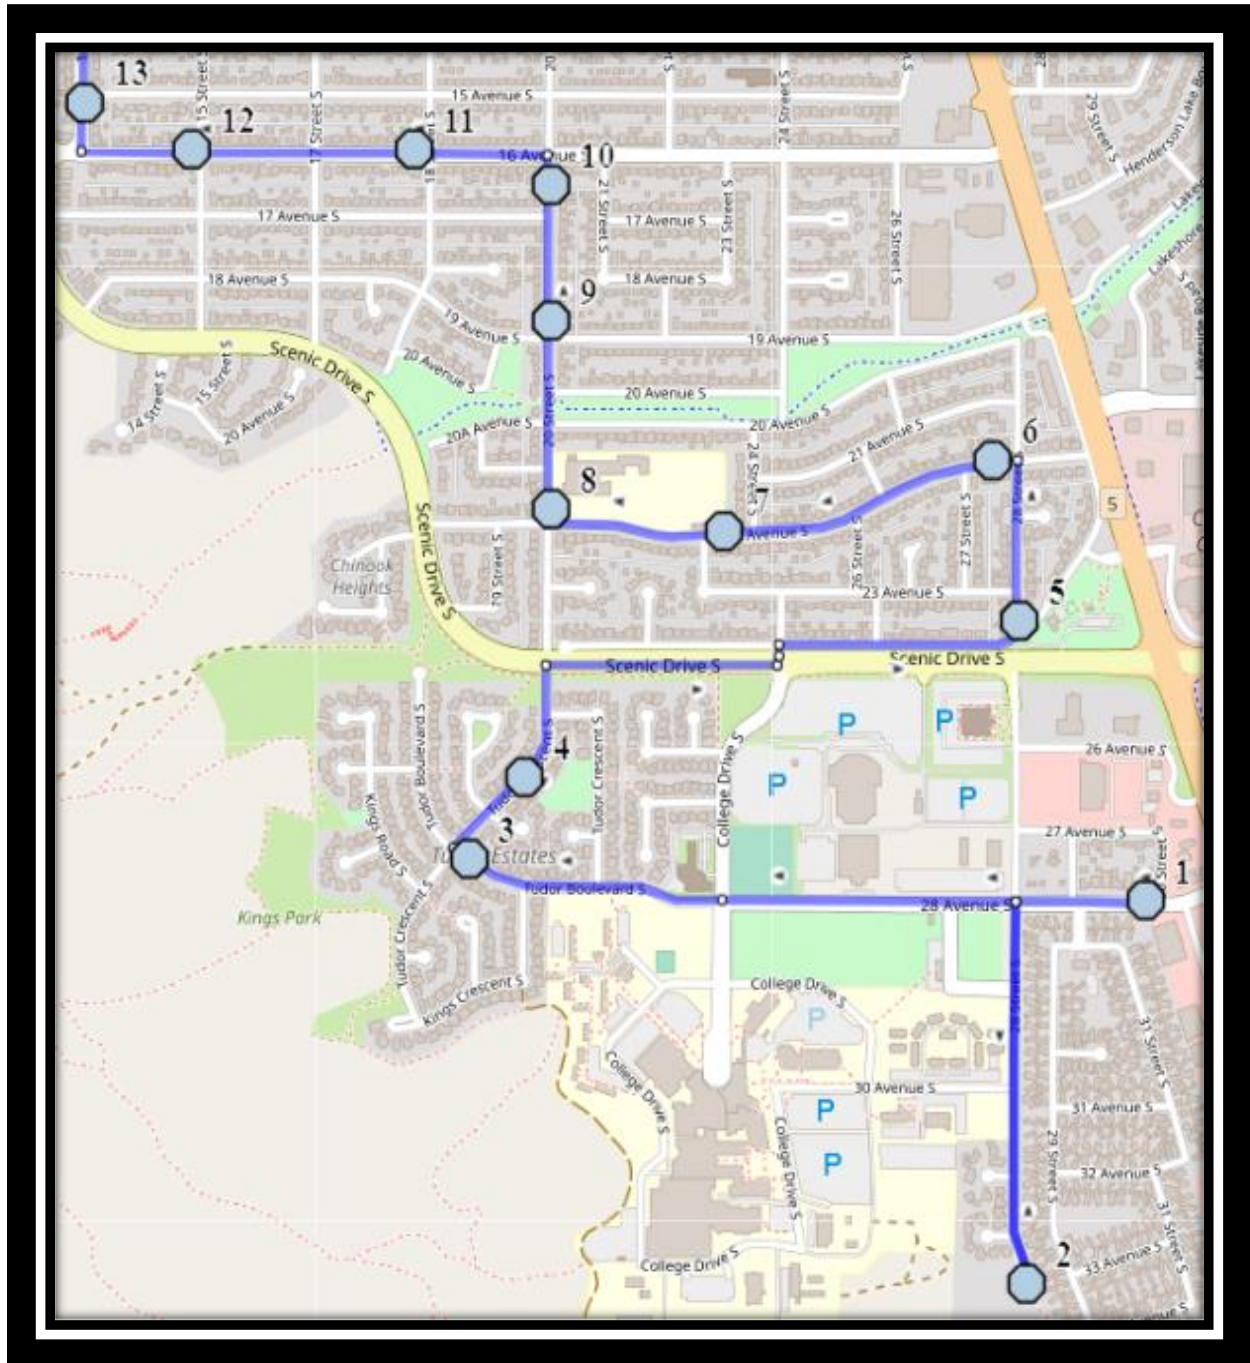

CFM S3

REVISED: August 18, 2021

EFFECTIVE: August 31, 2021

PM Route same direction as AM

Catholic Central High East – 405 18 Street South – (403) 327-4596

St. Francis Middle School – 333 18 Street South – (403) 327-3402

Ecole St. Mary's – 422 20 Street South – (403) 327-3098

Please arrive 5 minutes before scheduled pick up and drop off times. Times shown may vary due to weather & traffic conditions.
Bus routes and maps are subject to change. For the most up-to-date version, visit www.southland.ca/lethbridge.