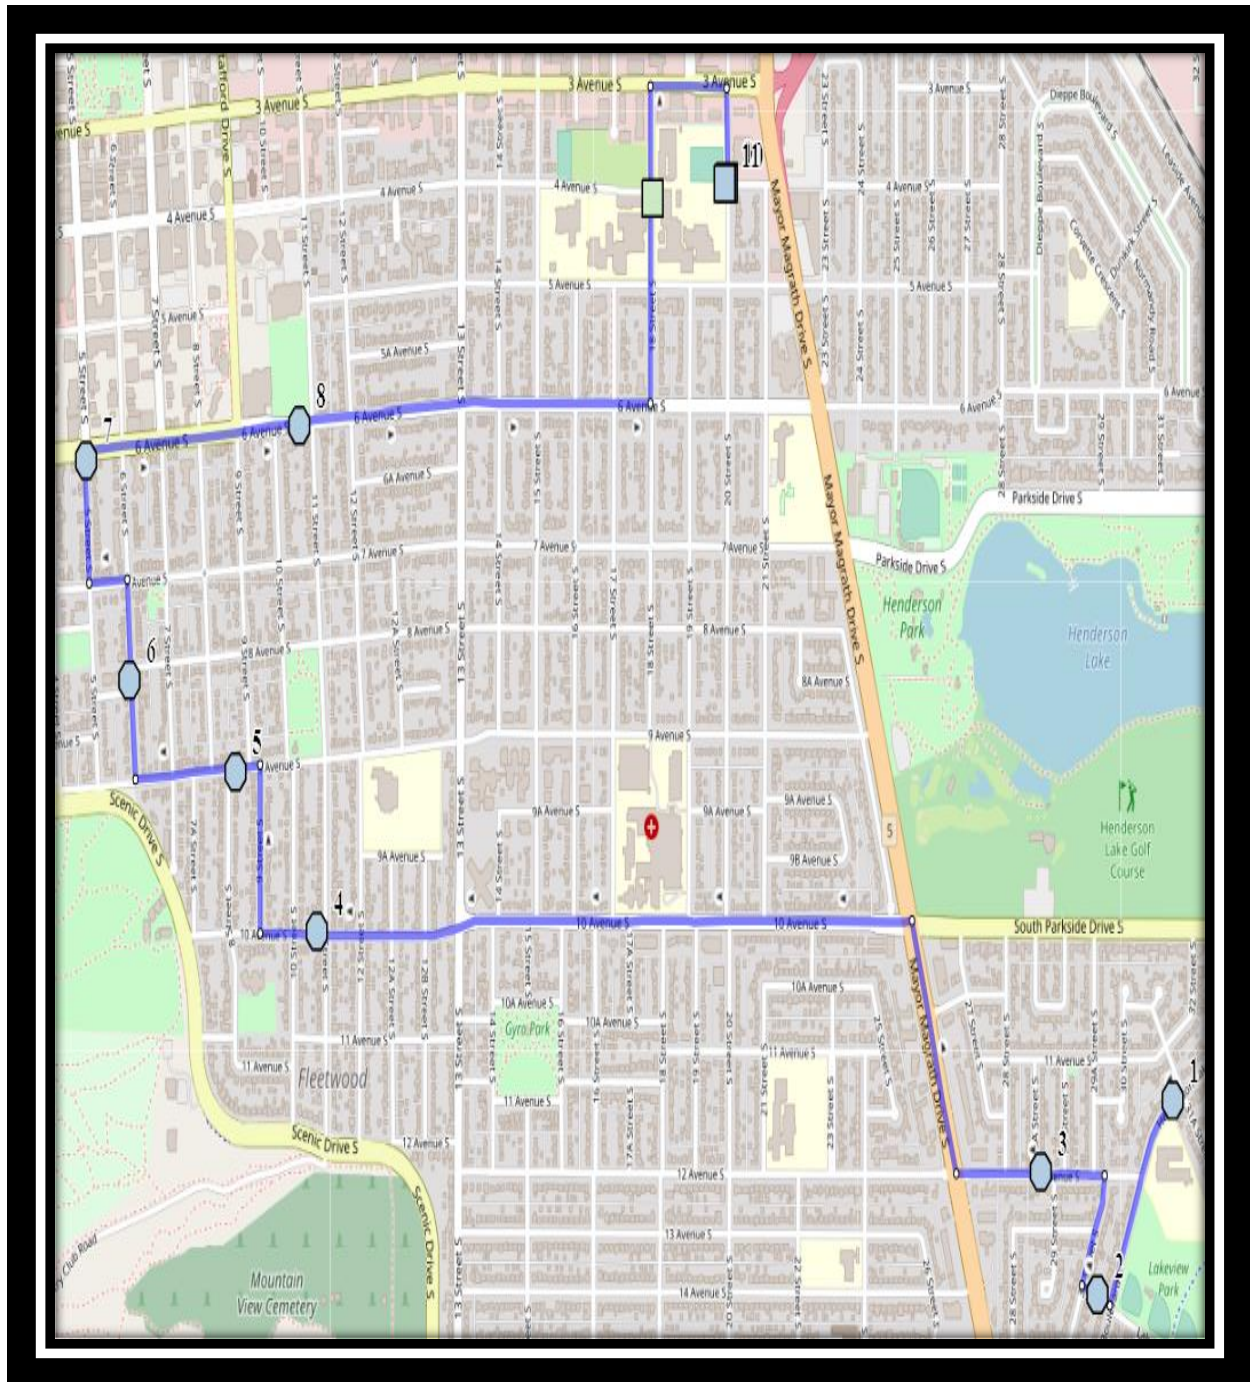

CFM S4

REVISED: August 18, 2021

EFFECTIVE: August 31, 2021

PM Route same direction as AM

- Catholic Central High East – 405 18 Street South – (403) 327-4596**
- St. Francis Middle School – 333 18 Street South – (403) 327-3402**
- Ecole St. Mary’s – 422 20 Street South – (403) 327-3098**

Please arrive 5 minutes before scheduled pick up and drop off times. Times shown may vary due to weather & traffic conditions. Bus routes and maps are subject to change. For the most up-to-date version, visit www.southland.ca/lethbridge.

CFM S4

REVISED: August 18, 2021

EFFECTIVE: August 31, 2021

#1 - 7:31 AM - Henderson Lake Blvd South Southbound - LPT Stop #12069

#2 - 7:33 AM - 14 Ave South Westbound - Alley

#3 - 7:35 AM - 12 Ave South Westbound - LPT Stop #12066

#4 - 7:39 AM - 10 Ave South Westbound - LPT Stop #12170

#5 - 7:41 AM - 9 Ave South Eastbound - LPT Stop #12174

#6 - 7:42 AM - 6 Street South Southbound

#7 - 7:45 AM - 5 Street South Northbound - LPT Stop #12179