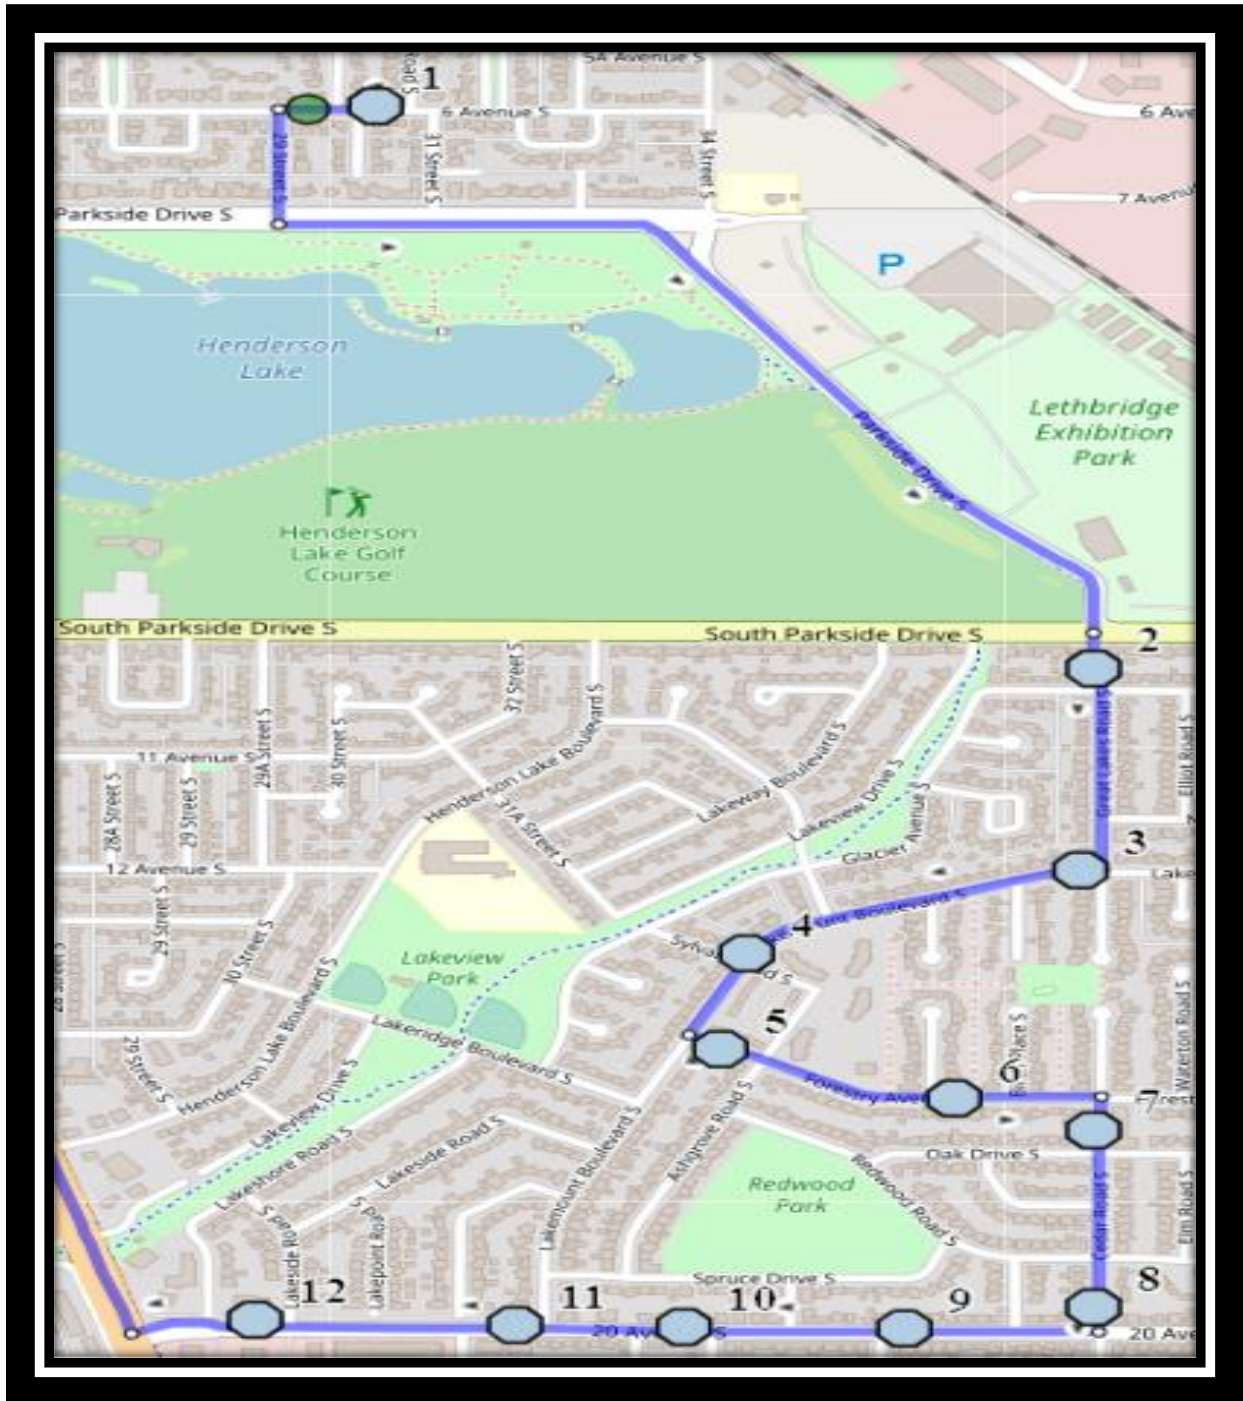

CFM S5

REVISED: August 18, 2021

EFFECTIVE: August 31, 2021

PM Route same direction as AM

Catholic Central High East – 405 18 Street South – (403) 327-4596

St. Francis Middle School – 333 18 Street South – (403) 327-3402

Ecole St. Mary's – 422 20 Street South – (403) 327-3098

Please arrive 5 minutes before scheduled pick up and drop off times. Times shown may vary due to weather & traffic conditions.
Bus routes and maps are subject to change. For the most up-to-date version, visit www.southland.ca/lethbridge.