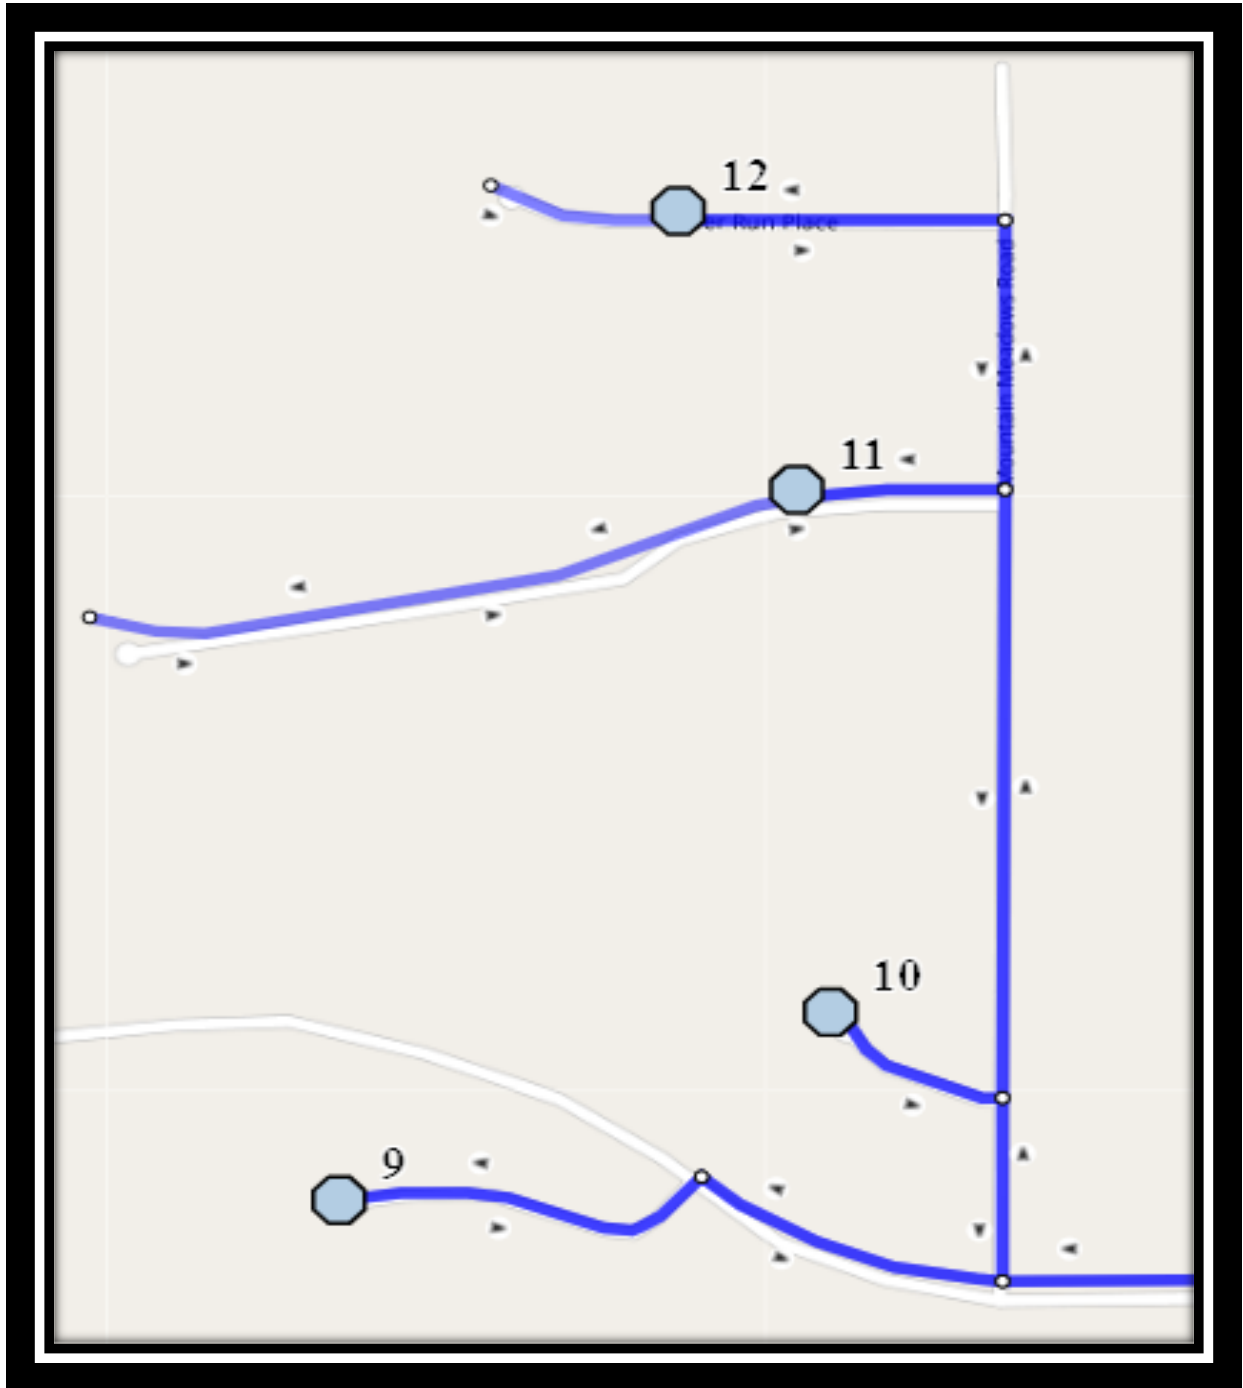

CFM/Van Tighem

REVISED: August 18, 2021

EFFECTIVE: August 31, 2021

AM Route Part 2 // PM Route stops

Catholic Central High East – 405 18 Street South – (403) 327-4596

St. Francis Middle School – 333 18 Street South – (403) 327-3402

Ecole St. Mary's – 422 20 Street South – (403) 327-3098

Father Leonard Van Tighem – 25 Stony Crescent West – (403) 381-0953

Please arrive 5 minutes before scheduled pick up and drop off times. Times shown may vary due to weather & traffic conditions.

Bus routes and maps are subject to change. For the most up-to-date version, visit www.southland.ca/lethbridge.