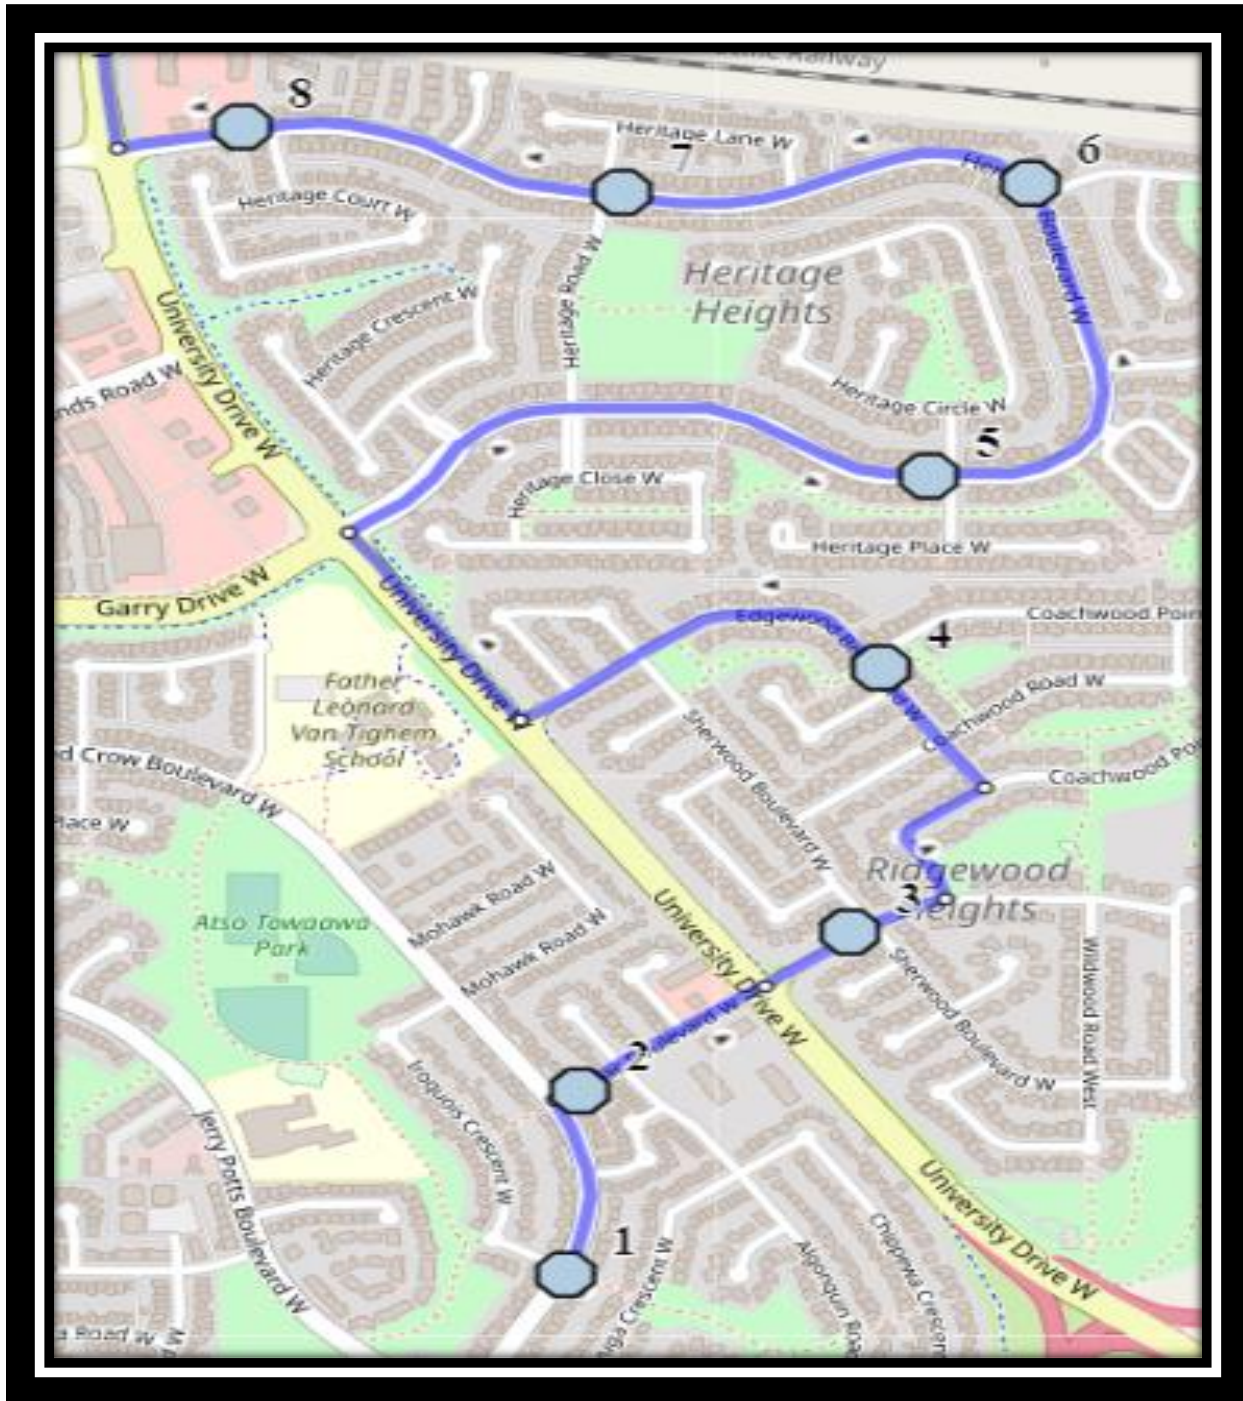

CFM W1

REVISED: August 18, 2021

EFFECTIVE: August 31, 2021

PM Route same direction as AM

Catholic Central High East – 405 18 Street South – (403) 327-4596

St. Francis Middle School – 333 18 Street South – (403) 327-3402

Ecole St. Mary's – 422 20 Street South – (403) 327-3098

Please arrive 5 minutes before scheduled pick up and drop off times. Times shown may vary due to weather & traffic conditions.
Bus routes and maps are subject to change. For the most up-to-date version, visit www.southland.ca/lethbridge.