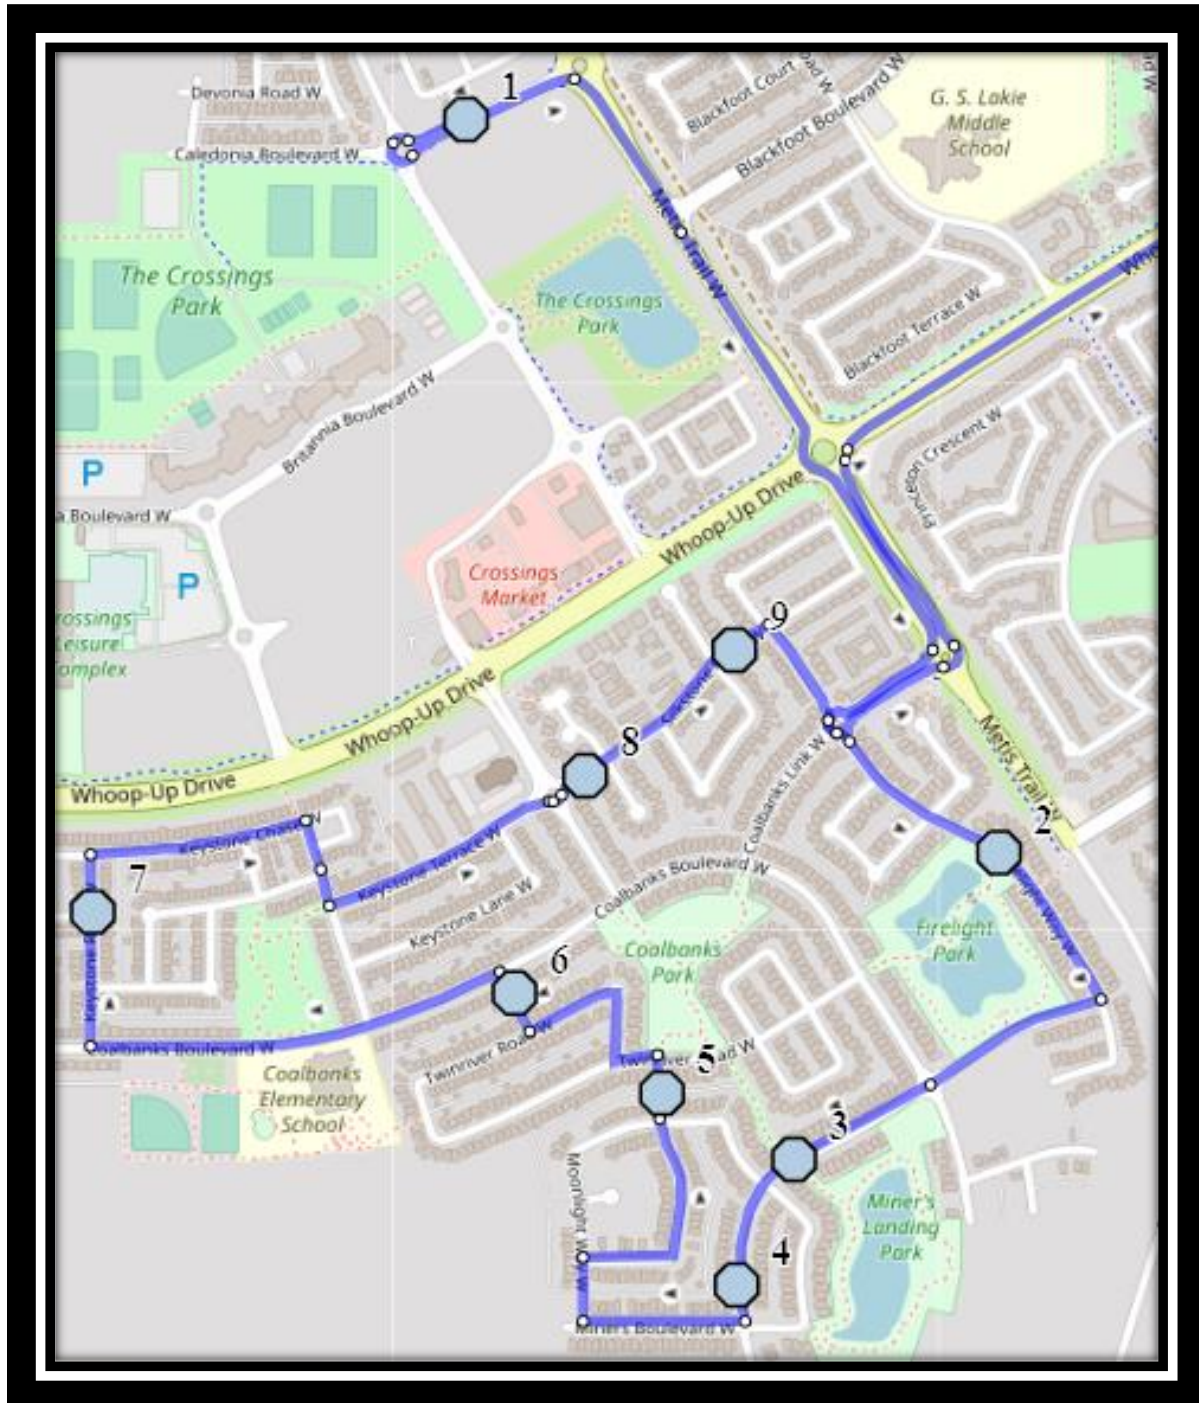

CFM W3

REVISED: August 18, 2021

EFFECTIVE: August 31, 2021

PM Route same direction as AM

Catholic Central High East – 405 18 Street South – (403) 327-4596
St. Francis Middle School – 333 18 Street South – (403) 327-3402
Ecole St. Mary's – 422 20 Street South – (403) 327-3098

Please arrive 5 minutes before scheduled pick up and drop off times. Times shown may vary due to weather & traffic conditions. Bus routes and maps are subject to change. For the most up-to-date version, visit www.southland.ca/lethbridge.