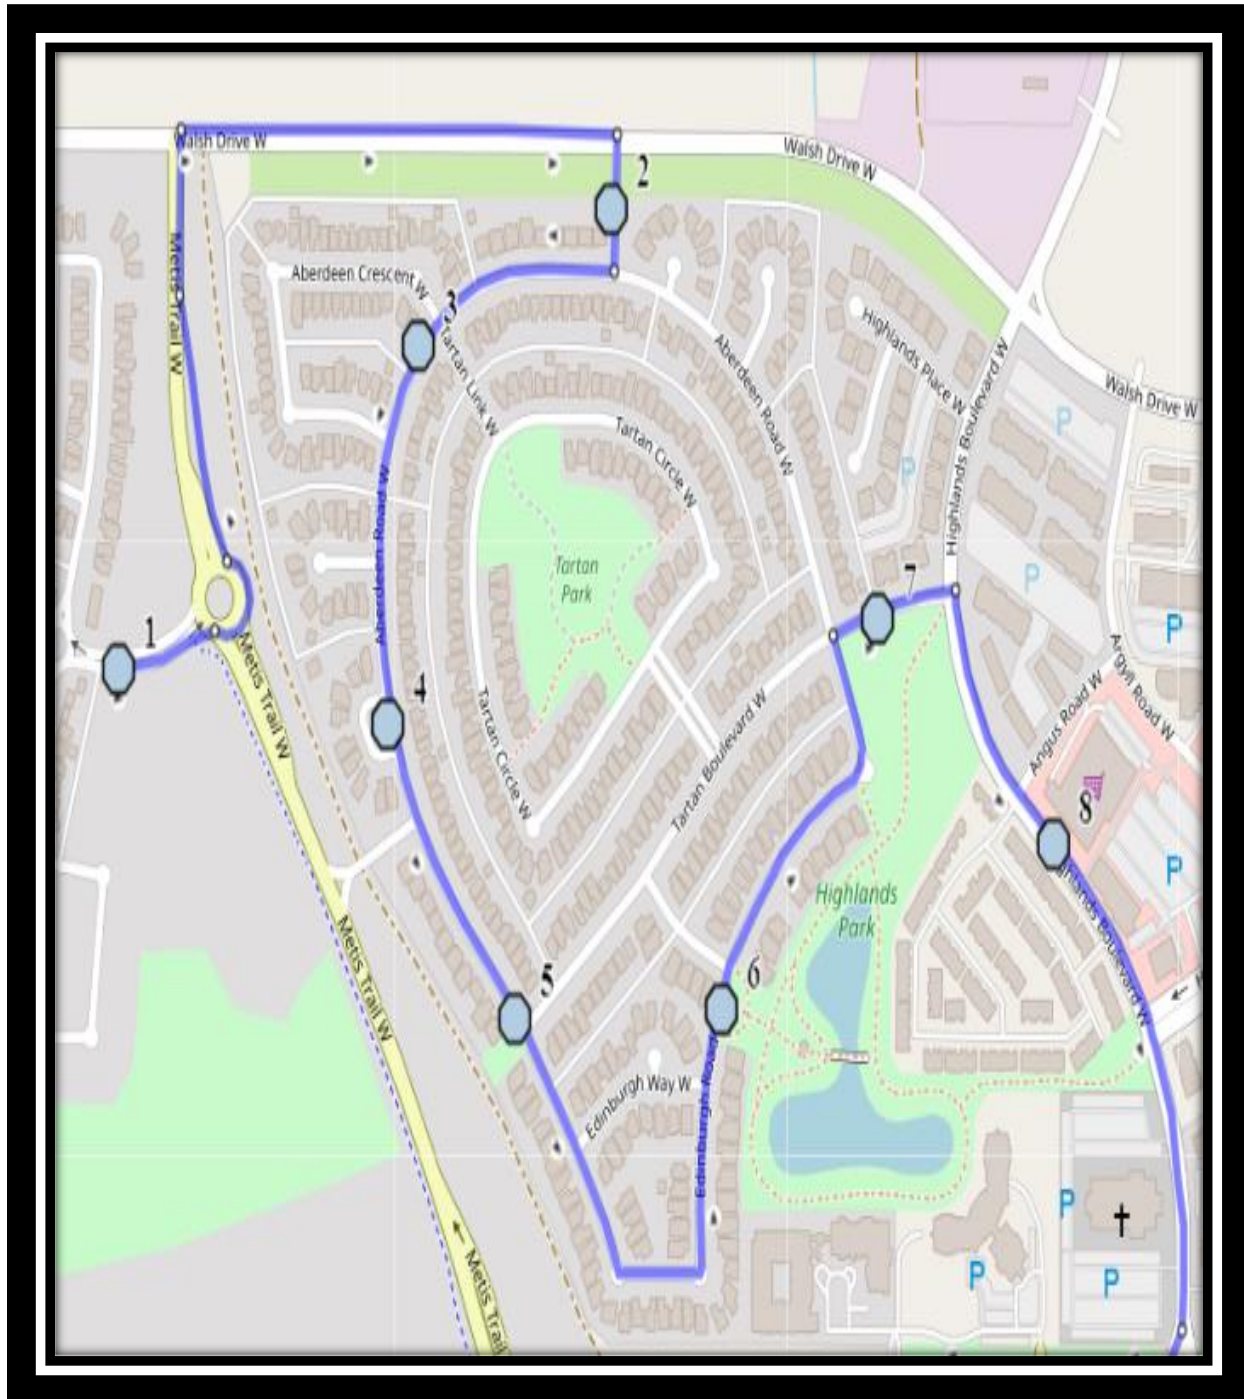

Chinook/CCHW W1

REVISED: August 18, 2021

EFFECTIVE: August 31, 2021

PM Route same as AM

Chinook High – 259 Britannia Blvd West – (403) 320-7565

Catholic Central West – 251 Britannia Blvd West – (403) 327-4596

Please arrive 5 minutes before scheduled pick up and drop off times. Times shown may vary due to weather & traffic conditions.

Bus routes and maps are subject to change. For the most up-to-date version, visit www.southland.ca/lethbridge.