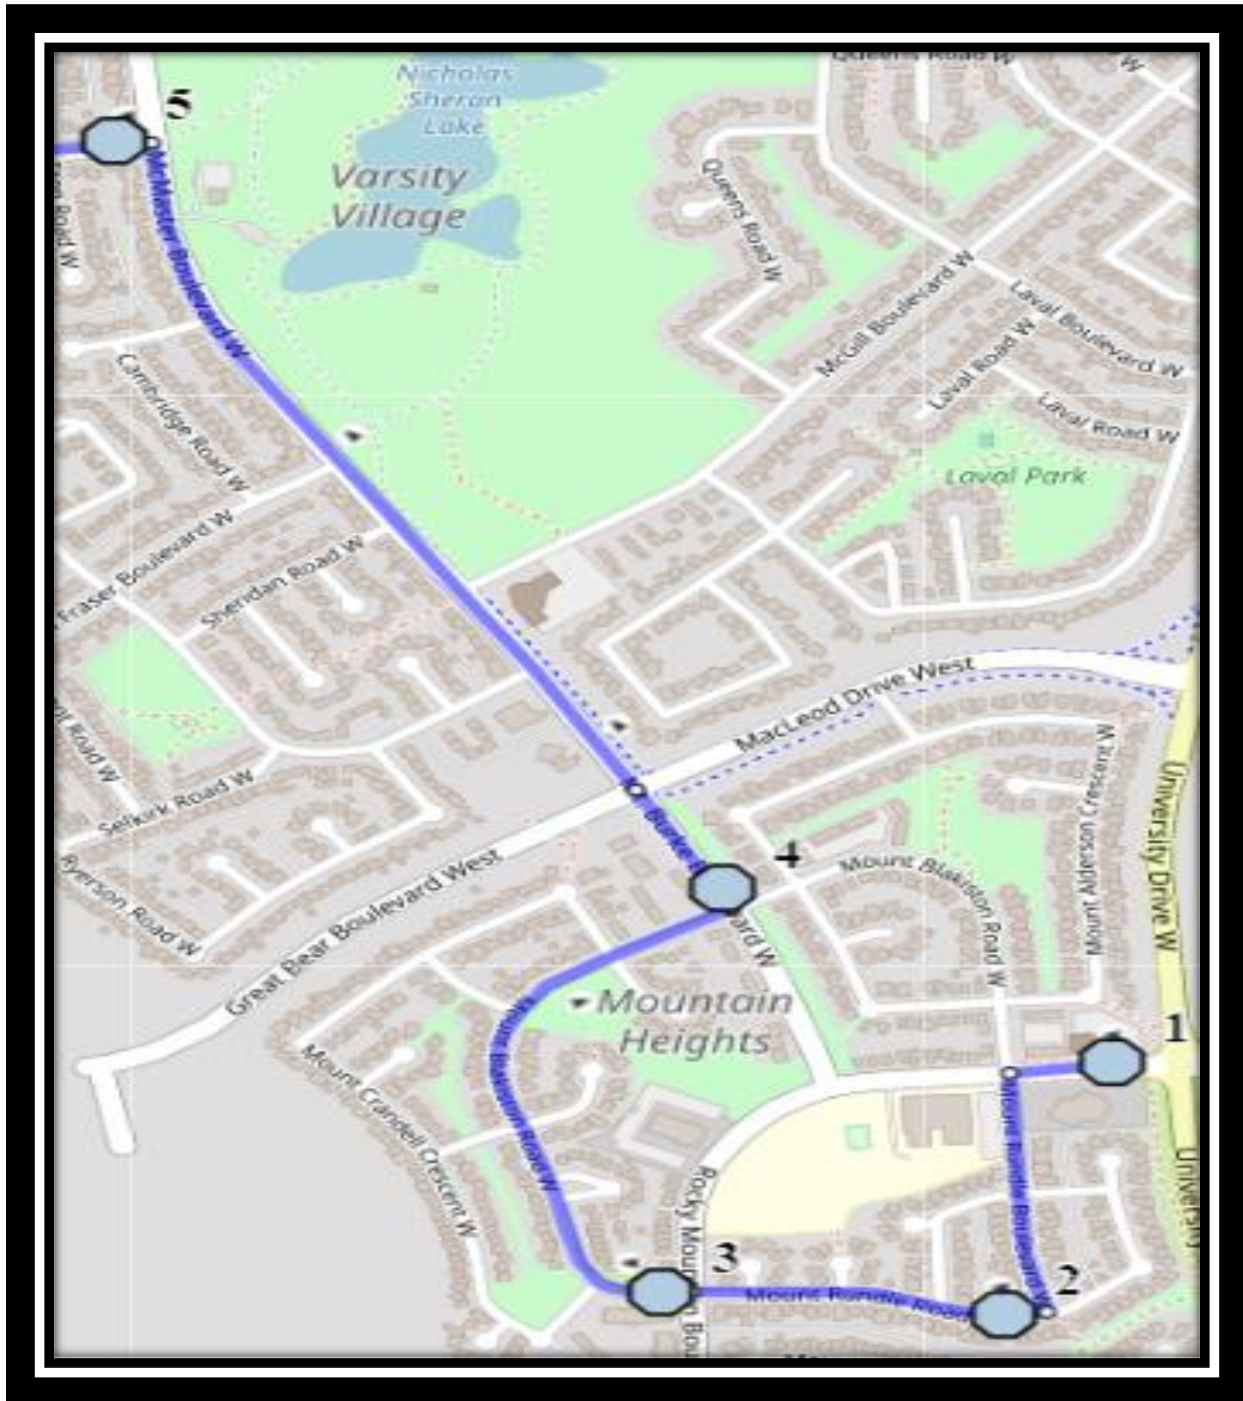

Chinook/CCHW W10

REVISED: August 18, 2021

EFFECTIVE: August 31, 2021

PM Route same direction as AM

Chinook High – 259 Britannia Blvd West – (403) 320-7565

Catholic Central West – 251 Britannia Blvd West – (403) 327-4596

Please arrive 5 minutes before scheduled pick up and drop off times. Times shown may vary due to weather & traffic conditions.

Bus routes and maps are subject to change. For the most up-to-date version, visit www.southland.ca/lethbridge.

Chinook/CCHW W10

REVISED: August 18, 2021

EFFECTIVE: August 31, 2021

#1 - 7:54 AM - Rocky Mountain Blvd West Westbound - LPT Stop #13076

#2 - 7:56 AM - Mt Rundle Road W Westbound - LPT Stop #13078

#3 - 7:58 AM - Mt Blakiston Road W Westbound - LPT Stop #13079

#4 - 8:00 AM - Mt Burke Blvd West Northbound - LPT Stop #13082

#5 - 8:05 AM - Temple Blvd West Westbound

#6 - 8:10 AM - Chinook High School

	Friday
#1 - 3:22 PM - Chinook High School	12:27 PM
#2 - 3:34 PM - Rocky Mountain Blvd West Westbound - LPT Stop #13076	12:39 PM
#3 - 3:36 PM - Mt Rundle Road W Westbound - LPT Stop #13078	12:41 PM
#4 - 3:37 PM - Mt Blakiston Road W Westbound - LPT Stop #13079	12:42 PM
#5 - 3:40 PM - Mt Burke Blvd West Northbound - LPT Stop #13082	12:45 PM
#6 - 3:44 PM - Temple Blvd West Westbound	12:49 PM