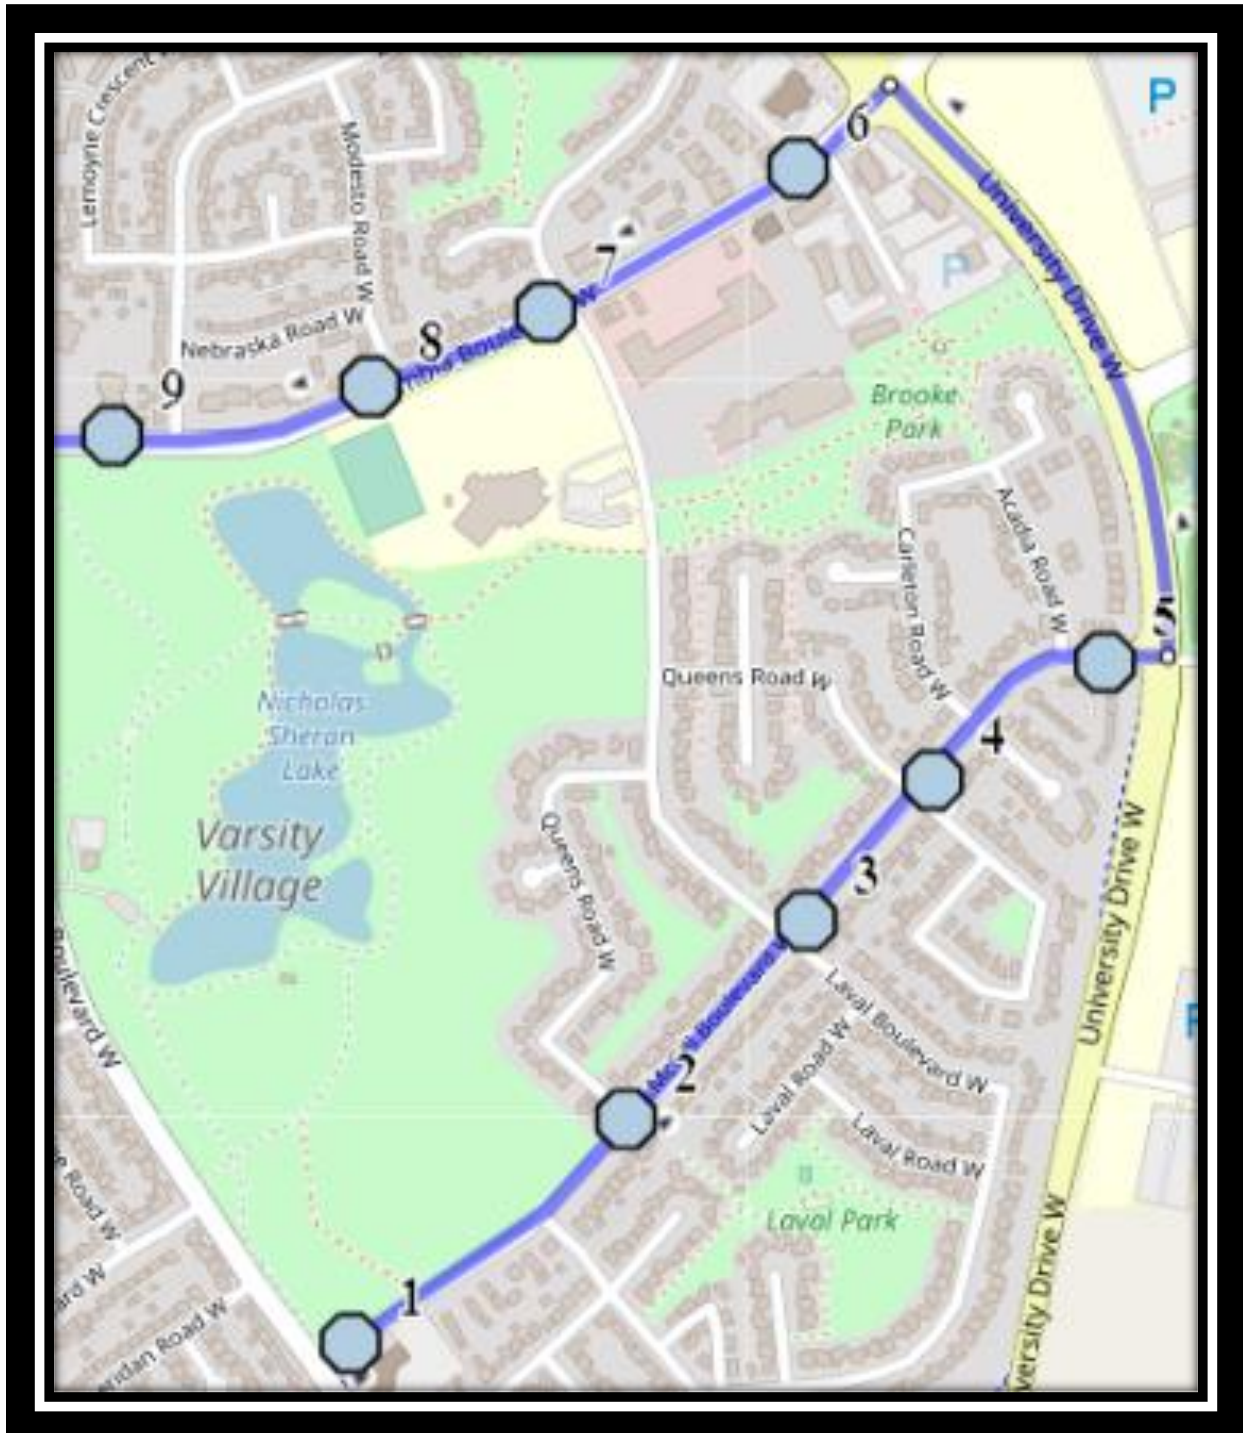

Chinook/CCHW W7

REVISED: August 18, 2021

EFFECTIVE: August 31, 2021

PM Route same direction as AM

Chinook High – 259 Britannia Blvd West – (403) 320-7565

Catholic Central West – 251 Britannia Blvd West – (403) 327-4596

Please arrive 5 minutes before scheduled pick up and drop off times. Times shown may vary due to weather & traffic conditions.

Bus routes and maps are subject to change. For the most up-to-date version, visit www.southland.ca/lethbridge.

Chinook/CCHW W7

REVISED: August 18, 2021

EFFECTIVE: August 31, 2021

#1 - 7:32 AM - McGill Blvd West Eastbound - LPT Stop #13083

#2 - 7:34 AM - McGill Blvd W Eastbound - LPT Stop #13085

#3 - 7:35 AM - McGill Blvd W Eastbound - LPT Stop #13086

#4 - 7:36 AM - McGill Blvd W Eastbound - LPT Stop #13087

#5 - 7:38 AM - McGill Blvd W Eastbound - LPT Stop #13088

#6 - 7:40 AM - Columbia Blvd W Westbound - LPT Stop #13046

#7 - 7:41 AM - Columbia Blvd W Westbound - LPT Stop #13047