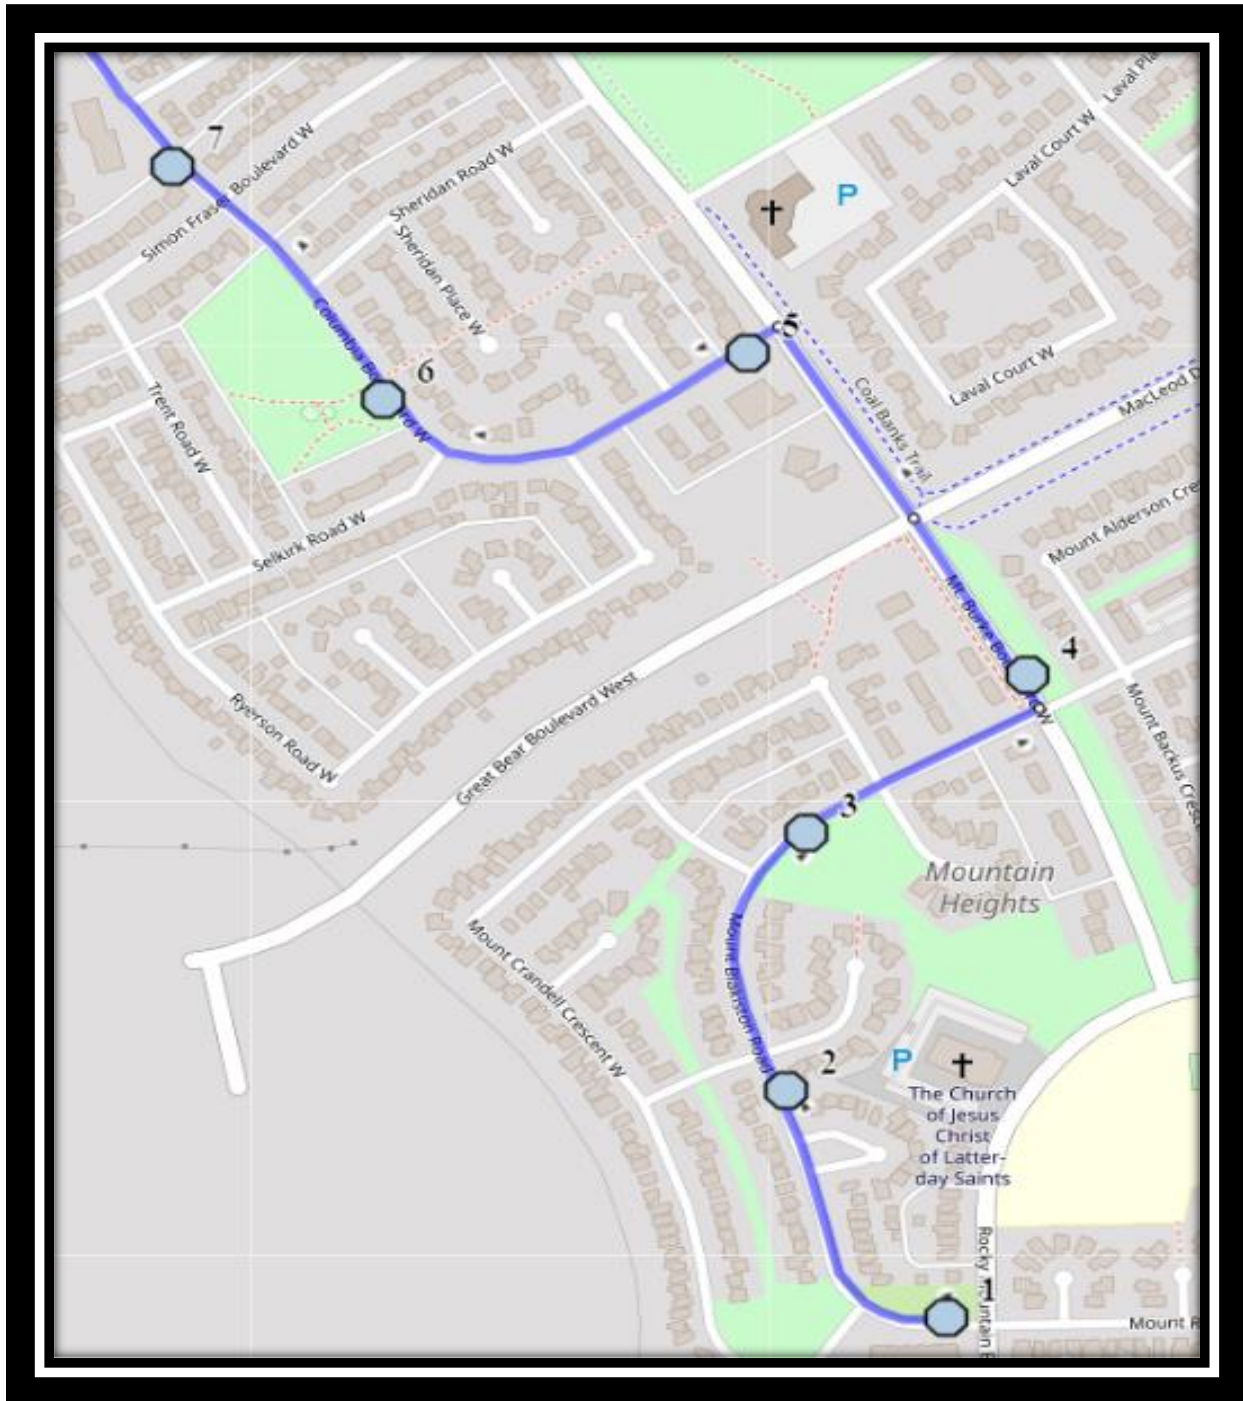

Chinook/CCHW W8

REVISED: August 18, 2021

EFFECTIVE: August 31, 2021

PM Route stops 7-5 first, then stops 1-4

Chinook High – 259 Britannia Blvd West – (403) 320-7565

Catholic Central West – 251 Britannia Blvd West – (403) 327-4596

Please arrive 5 minutes before scheduled pick up and drop off times. Times shown may vary due to weather & traffic conditions.

Bus routes and maps are subject to change. For the most up-to-date version, visit www.southland.ca/lethbridge.

Chinook/CCHW W8

REVISED: August 18, 2021

EFFECTIVE: August 31, 2021

- #1 - 7:36 AM - Mt Blakiston Road W Westbound - LPT Stop #13079
- #2 - 7:36 AM - Mt Blakiston Road W Northbound - LPT Stop #13080
- #3 - 7:38 AM - Mt Blakiston Road W Eastbound - LPT Stop #13081
- #4 - 7:39 AM - Mt Burke Blvd West Northbound - LPT Stop #13082
- #5 - 7:40 AM - Columbia Blvd West Eastbound - LPT Stop #13070
- #6 - 7:41 AM - Columbia Blvd West Southbound - LPT Stop #13069
- #7 - 7:43 AM - Columbia Blvd West Southbound - LPT Stop #13068
- #8 - 7:50 AM - Catholic Central High School West Campus
- #9 - 8:10 AM - Chinook High School

	Friday
#1 - 3:22 PM - Chinook High School	12:27 PM
#2 - 3:22 PM - Catholic Central High School West Campus	12:27 PM
#3 - 3:27 PM - Columbia Blvd West Southbound - LPT Stop #13068	12:32 PM
#4 - 3:30 PM - Columbia Blvd West Southbound - LPT Stop #13069	12:35 PM
#5 - 3:31 PM - Columbia Blvd West Eastbound - LPT Stop #13070	12:36 PM
#6 - 3:34 PM - Mt Blakiston Road W Westbound - LPT Stop #13079	12:39 PM
#7 - 3:35 PM - Mt Blakiston Road W Northbound - LPT Stop #13080	12:40 PM
#8 - 3:36 PM - Mt Blakiston Road W Eastbound - LPT Stop #13081	12:41 PM
#9 - 3:37 PM - Mt Burke Blvd West Northbound - LPT Stop #13082	12:42 PM