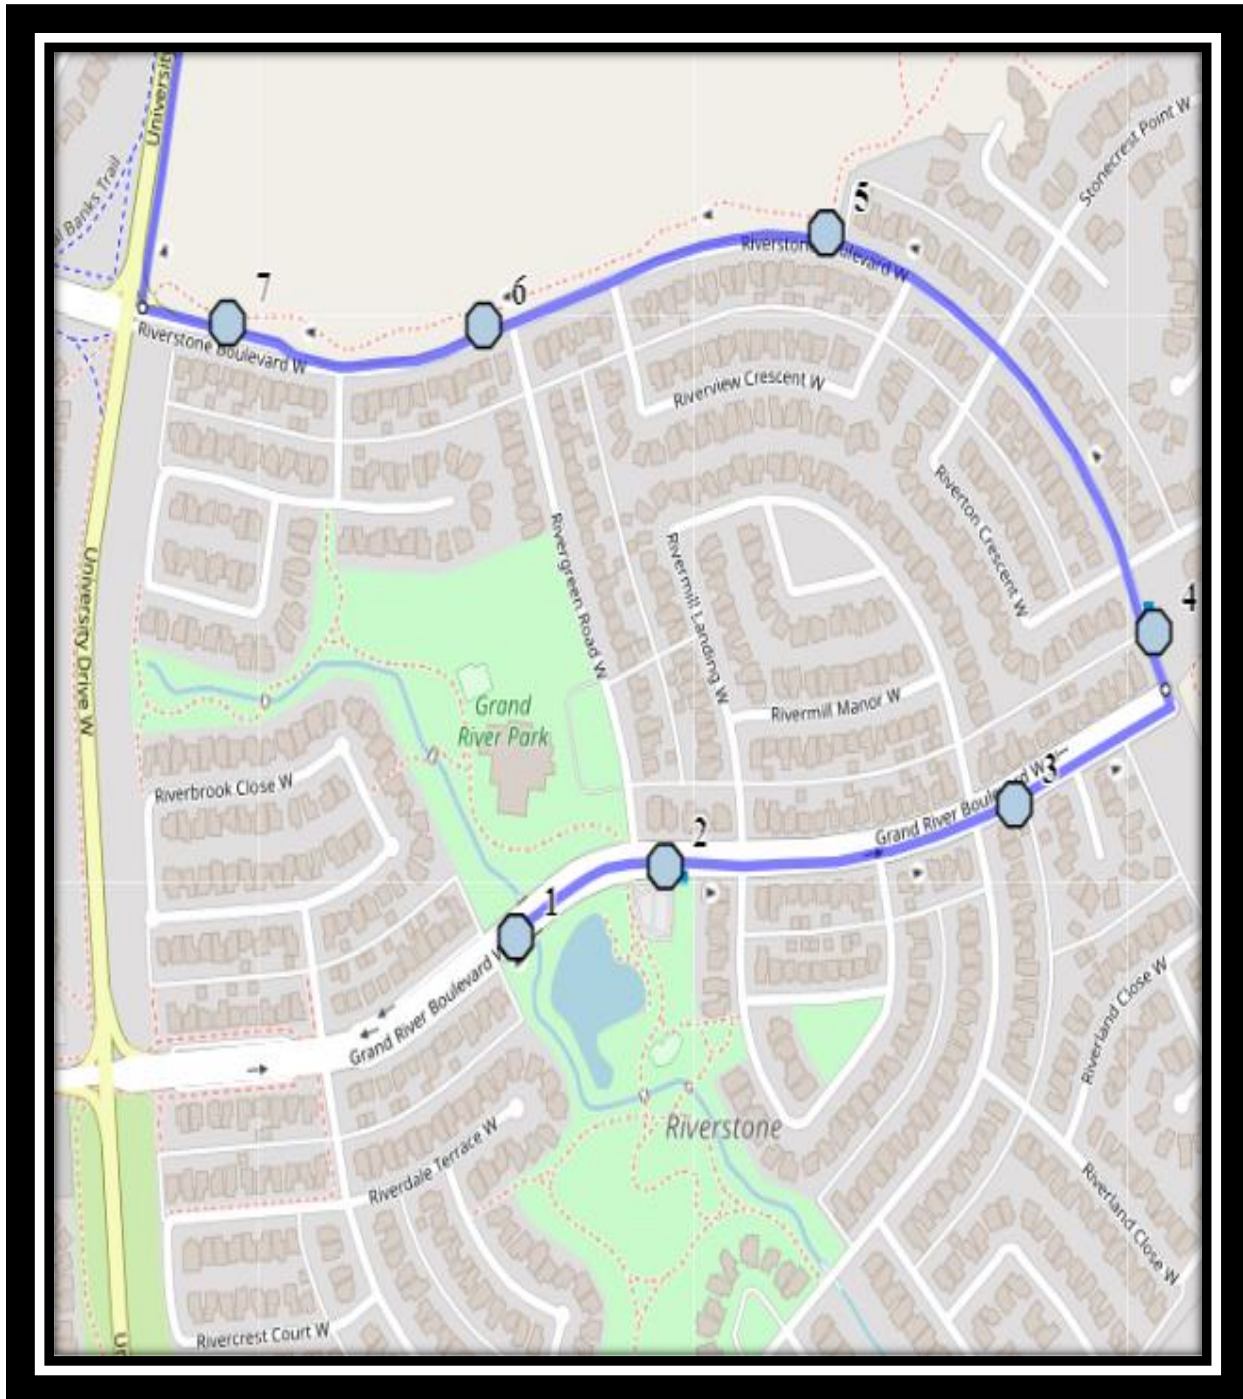

Chinook/CCHW W9

REVISED: August 18, 2021

EFFECTIVE: August 31, 2021

PM Route same direction as AM

Chinook High – 259 Britannia Blvd West – (403) 320-7565

Catholic Central West – 251 Britannia Blvd West – (403) 327-4596

Chinook/CCHW W9

REVISED: August 18, 2021

EFFECTIVE: August 31, 2021

#1 - 7:33 AM - Grand River Blvd West Eastbound - LPT Stop #13518

#2 - 7:34 AM - Grand River Blvd West Eastbound - LPT Stop #13512

#3 - 7:36 AM - Grand River Blvd West Eastbound - LPT Stop #13513

#4 - 7:37 AM - Riverston Blvd West Northbound - LPT Stop #13514

#5 - 7:39 AM - Riverston Blvd West Westbound - LPT Stop #13515

#6 - 7:41 AM - Riverstone Blvd West Westbound - LPT Stop #13516

#7 - 7:42 AM - Riverstone Blvd West Westbound - LPT Stop #13517

#3 - 3:30 PM - Grand River Blvd West Eastbound - LPT Stop #13518

12:35 PM

#4 - 3:31 PM - Grand River Blvd West Eastbound - LPT Stop #13512

12:36 PM

#5 - 3:33 PM - Grand River Blvd West Eastbound - LPT Stop #13513