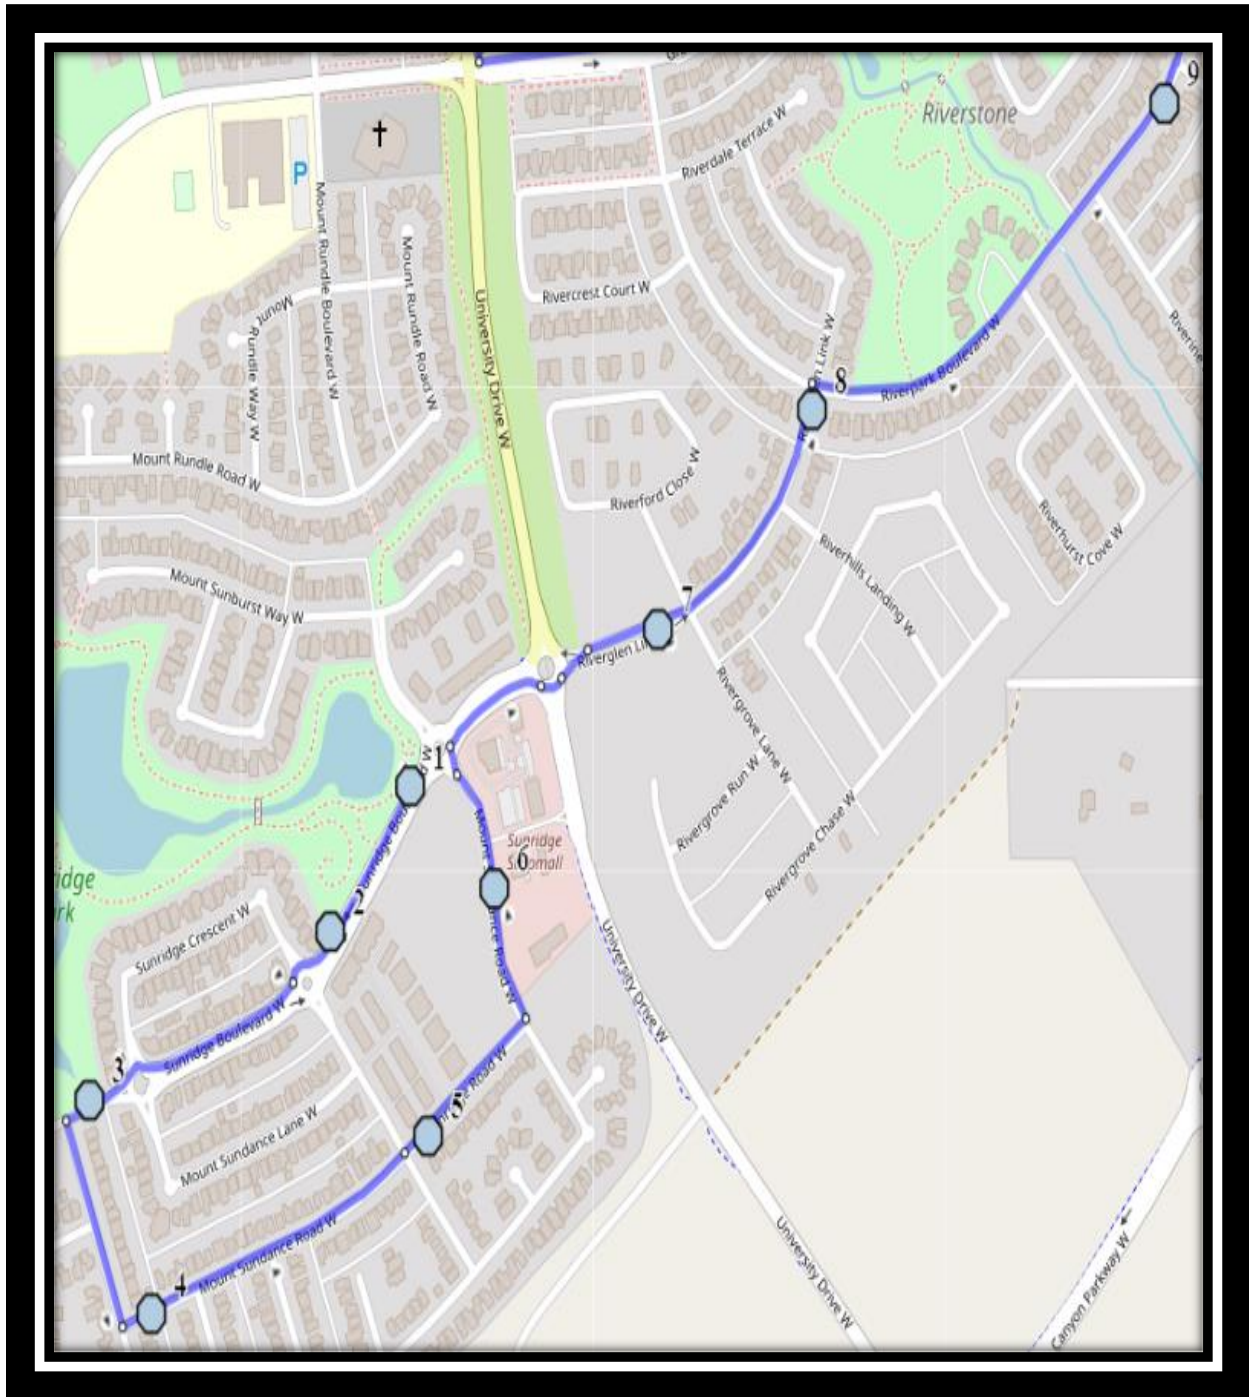

Chinook/CCHW W11

REVISED: August 18, 2021

EFFECTIVE: August 31, 2021

PM Route same direction as AM

Chinook High – 259 Britannia Blvd West – (403) 320-7565

Catholic Central West – 251 Britannia Blvd West – (403) 327-4596

Chinook/CCHW W11

REVISED: August 18, 2021

EFFECTIVE: August 31, 2021

#1 - 7:48 AM - Sunridge Blvd West Southbound - LPT Stop #13504

#2 - 7:49 AM - Sunridge Blvd W Southbound - LPT Stop #13505

#3 - 7:50 AM - Sunridge Blvd W Westbound - LPT Stop #13506

#4 - 7:52 AM - Mt Sundance Road W Eastbound - LPT Stop #13507

#5 - 7:53 AM - Sunridge Road West Northbound - LPT Stop #13508

#6 - 7:55 AM - Sunridge Road West Northbound - LPT Stop #13509

#7 - 7:56 AM - Riverglen Link West Eastbound

#2 - 3:36 PM - Sunridge Blvd West Southbound - LPT Stop #13504

12:41 PM

#3 - 3:37 PM - Sunridge Blvd W Southbound - LPT Stop #13505

12:42 PM

#4 - 3:38 PM - Sunridge Blvd W Westbound - LPT Stop #13506

12:43 PM