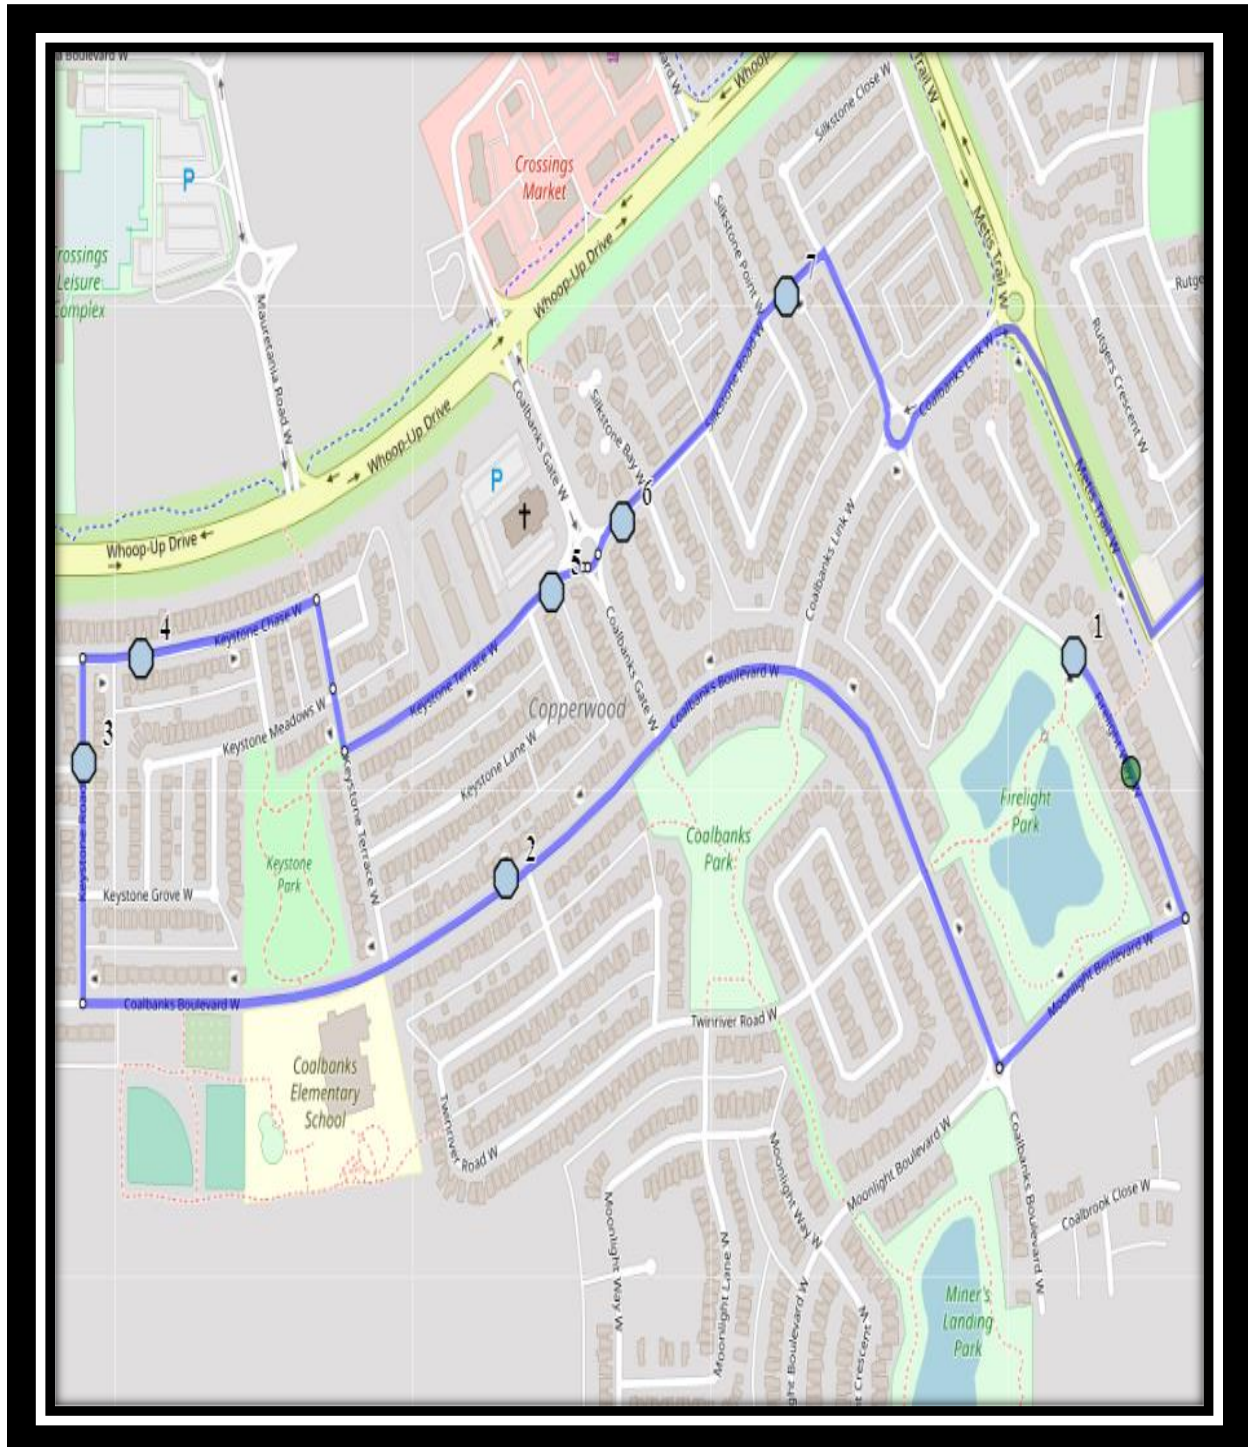

Fairbairn W1

REVISED: August 18, 2021

EFFECTIVE: August 31, 2021

PM Route same direction as AM

Senator Joyce Fairbairn – 301 Rocky Mountain Blvd West – (403) 381-2977

Please arrive 5 minutes before scheduled pick up and drop off times. Times shown may vary due to weather & traffic conditions.

Bus routes and maps are subject to change. For the most up-to-date version, visit www.southland.ca/lethbridge.

Fairbairn W1

REVISED: August 18, 2021

EFFECTIVE: August 31, 2021

- #1 - 8:19 AM - Firelight Way West Southbound - Park Entrance
 - #2 - 8:22 AM - Coalbanks Blvd West Westbound
 - #3 - 8:24 AM - Keystone Road West Northbound - Walkway Entrance
 - #4 - 8:26 AM - Keystone Chase West Eastbound - Power Box
 - #5 - 8:29 AM - Keystone Terrace West Eastbound - LPT Stop #13309
 - #6 - 8:30 AM - Silkstone Road West Eastbound - LPT Stop #13302
 - #7 - 8:32 AM - Silkstone Road West Eastbound - LPT Stop #13303
 - #8 - 8:40 AM - Senator Joyce Fairbairn
-

	Friday
#1 - 3:37 PM - Senator Joyce Fairbairn	11:47 AM
#2 - 3:50 PM - Firelight Way West Southbound - Park Entrance	12:00 PM
#3 - 3:52 PM - Coalbanks Blvd West Westbound	12:02 PM
#4 - 3:54 PM - Keystone Road West Northbound - Walkway Entrance	12:04 PM
#5 - 3:57 PM - Keystone Chase West Eastbound - Power Box	12:07 PM
#6 - 3:59 PM - Keystone Terrace West Eastbound - LPT Stop #13309	12:09 PM
#7 - 4:00 PM - Silkstone Road West Eastbound - LPT Stop #13302	12:10 PM
#8 - 4:02 PM - Silkstone Road West Eastbound - LPT Stop #13303	12:12 PM

Senator Joyce Fairbairn – 301 Rocky Mountain Blvd West – (403) 381-2977

Please arrive 5 minutes before scheduled pick up and drop off times. Times shown may vary due to weather & traffic conditions.

Bus routes and maps are subject to change. For the most up-to-date version, visit www.southland.ca/lethbridge.