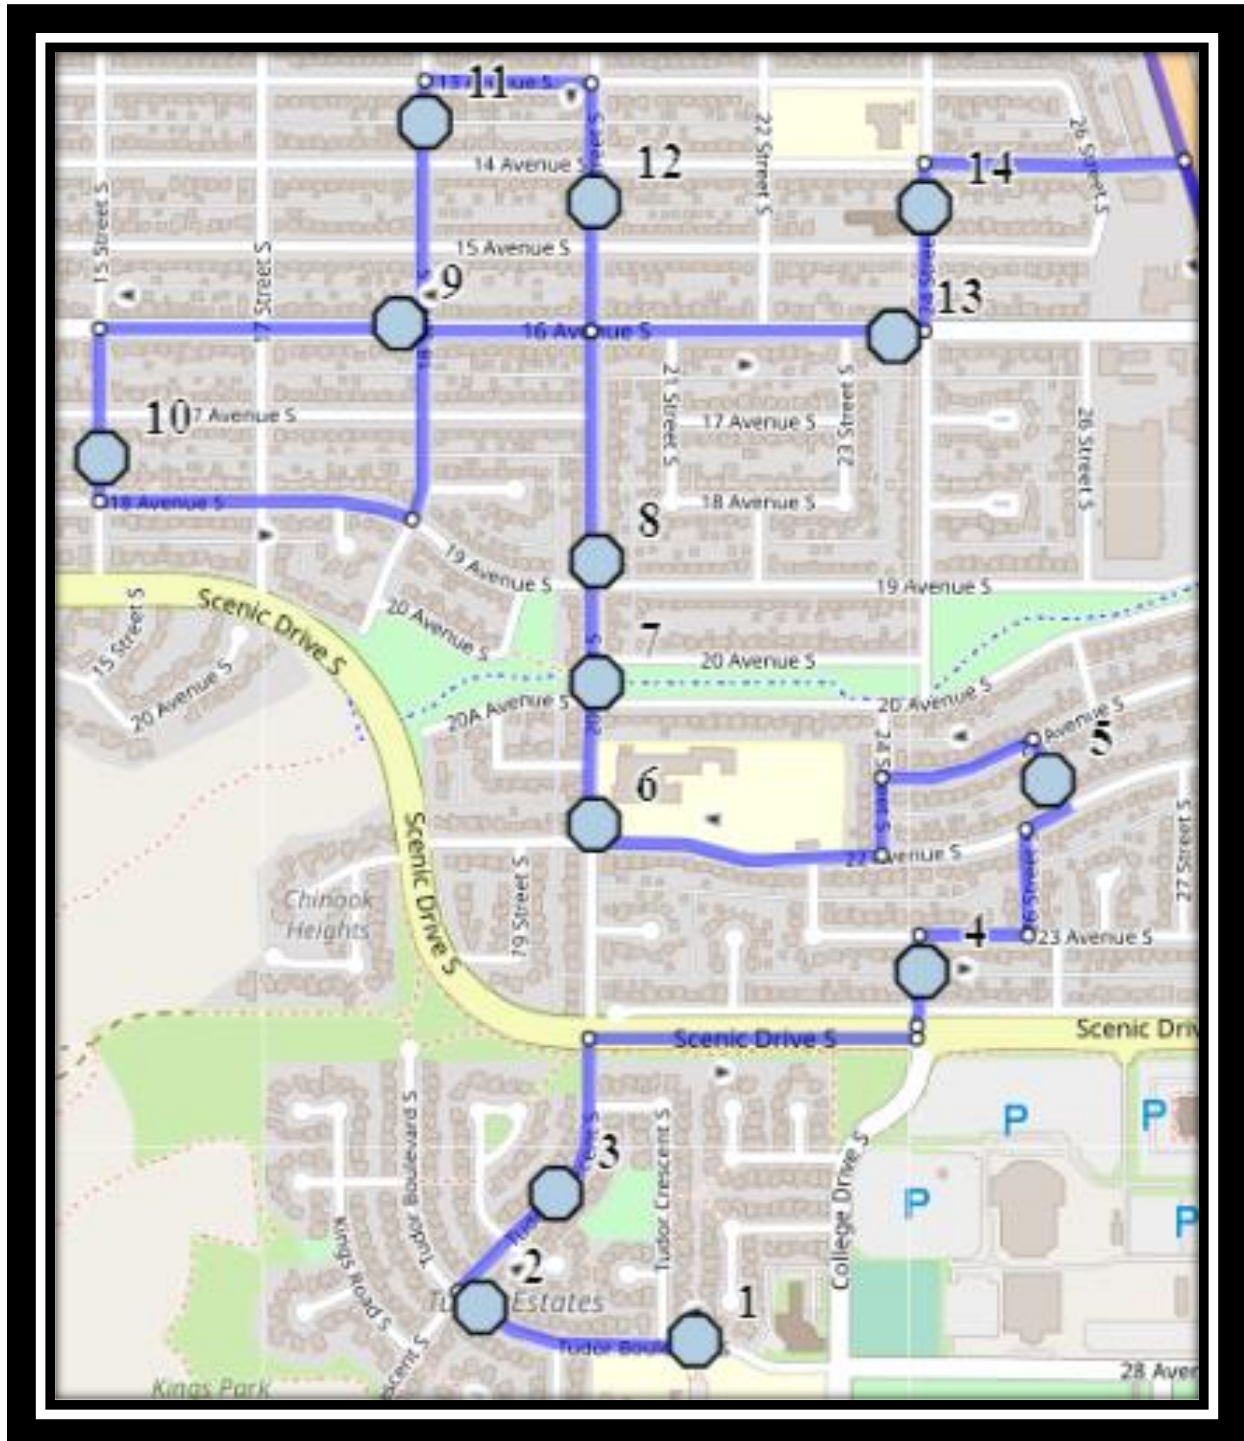

Lakeview/Plaxton S1

REVISED: August 18, 2021

EFFECTIVE: August 31, 2021

PM Route same direction as AM

Lakeview Elementary – 1129 Henderson Lake Blvd South – (403) 328-5454
Dr. Robert Plaxton Elementary – 4510 Fairmont Gate South – (825) 399-0620

#4 - 7:25 AM - 23 Ave South Northbound - Alley

#5 - 7:27 AM - 26 Street South Southbound - Alley

#6 - 7:30 AM - 20 Street South Northbound - LPT Stop #12136

#7 - 7:32 AM - 20 Street South Northbound - LPT Stop #12138

#8 - 7:34 AM - 20 Street South Northbound - LPT Stop #12147

#9 - 7:36 AM - 16 Ave South Westbound - LPT Stop #12150

#10 - 7:38 AM - 15 Street South Northbound - Alley

#11 - 7:41 AM - 13 Ave South Northbound - Alley

#12 - 7:43 AM - 20 Street South Northbound - Alley

#13 - 7:45 AM - 16 Ave South Eastbound before 24 ST S

#14 - 7:46 AM - 24 Street South Northbound - Alley

#15 - 7:50 AM - Lakeview School

#16 - 8:00 AM - Dr. Robert Plaxton